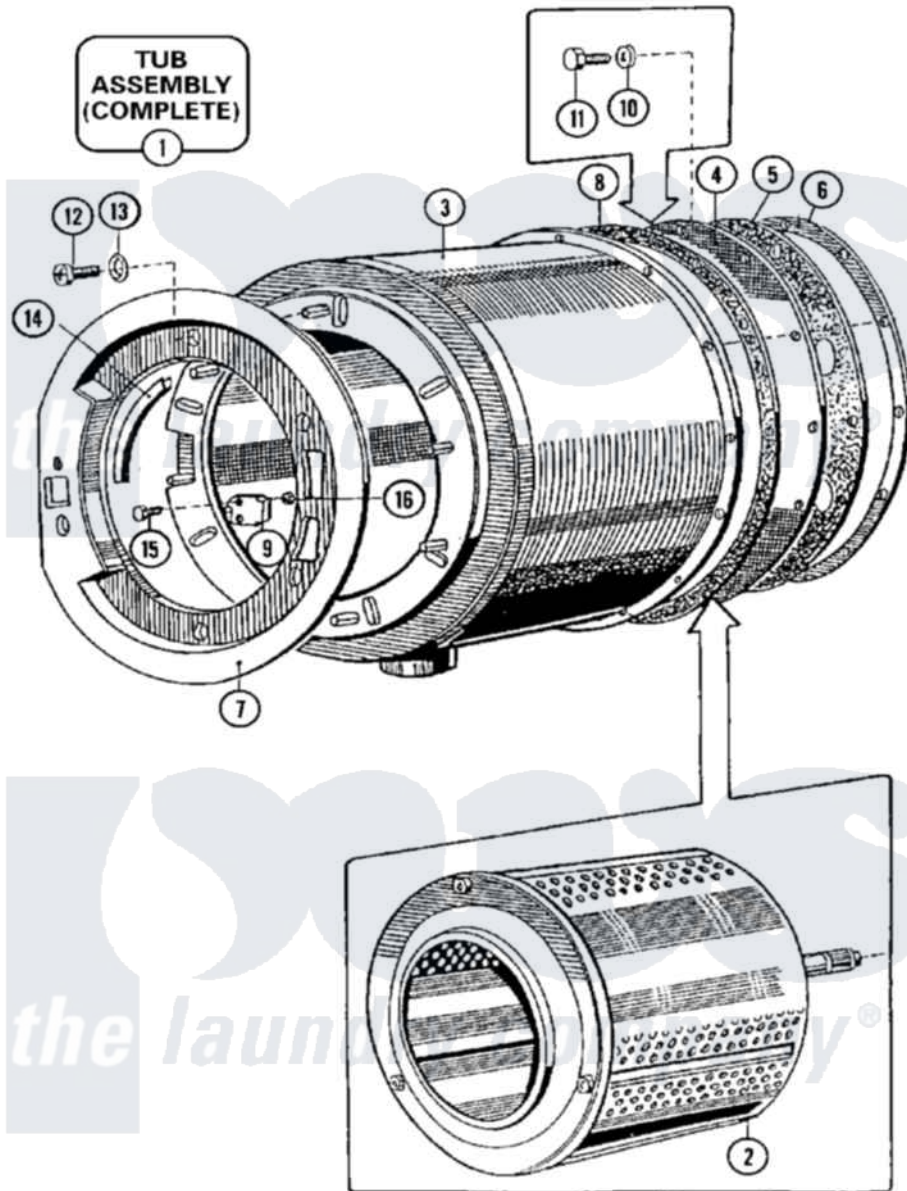

Maytag MFR35PDAVS 08 - BASKET & OUTER SHELL ASSEMBLY

Maytag Residential Maytag MFR35PDAVS Washer Parts Parts Diagram 08 - BASKET & OUTER SHELL ASSEMBLY

[Click on the part number to view part](#)

Item	Original Part Number	Replaced By	Status	Part Description
001	NLA		Not Available	TUB (COMPLETE)
002	23003817			Drum And Shaft Mfr 35 Lu
003	23001191			Shell, Outer
004	23001193			Backplate
005	23001195			Backplate
006	23001197			Ring, Clamp
007	23001198			Shield
008	23001199			Gasket, Rear Shell
009	23001200			Hinge, Mirco Switch
010	23001201			Washer
011	23001202	23002940		Screw
012	23001177			Screw
013	23001204			Washer, Finishing
014	23001088	23002473		Rubber, Protective
015	23001089			Screw
016	23001055	23001014		Nut M4