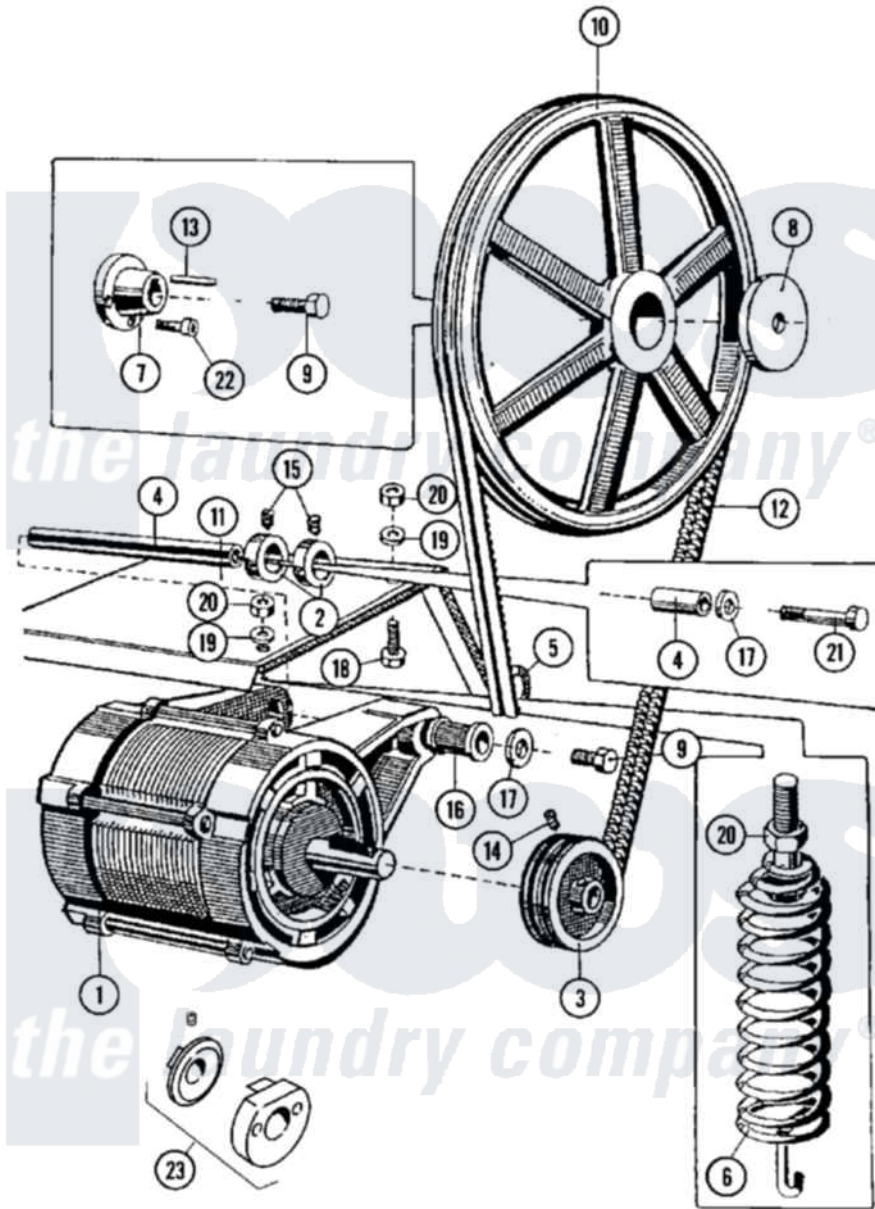

Maytag MFR35PDAVS 10 - MOTOR & BASKET PULLEY

Maytag Residential Maytag MFR35PDAVS Washer Parts Parts Diagram 10 - MOTOR & BASKET PULLEY
 Click on the part number to view part

Item	Original Part Number	Replaced By	Status	Part Description
001	23001269			Motor
"	23001270			Motor
002	23002925			Shaft, Sliding Ring Motor
003	23001273			V-Pulley
004	23002926			Rod, Motor Support
"	23002927			Shaft, Extension Motor
005	23001278			Tensioner, Belt
006	23001279			Belt, Tension Spring
007	23001280			Bushing, Tapered
008	23001282			Washer
009	23001283			Bolt
010	23001284			Pulley, Basket
011	23002928			Motor, Protection Shield
012	23001287			V-Belt
013	23001288			Key, Basket Pulley
014	23001289			Screw, Allen Set

015	23001290	Screw, Allen Set
016	23001291	Bushing, Rubber Motor Mount
017	23001292	Washer
018	23001264	Bolt M8x20
019	23001265	Washer
020	23001266	Nut M8
021	23001294	Bolt
022	23002336	Bolt, Socket Head
023	23002317	Switch, Centrifugal