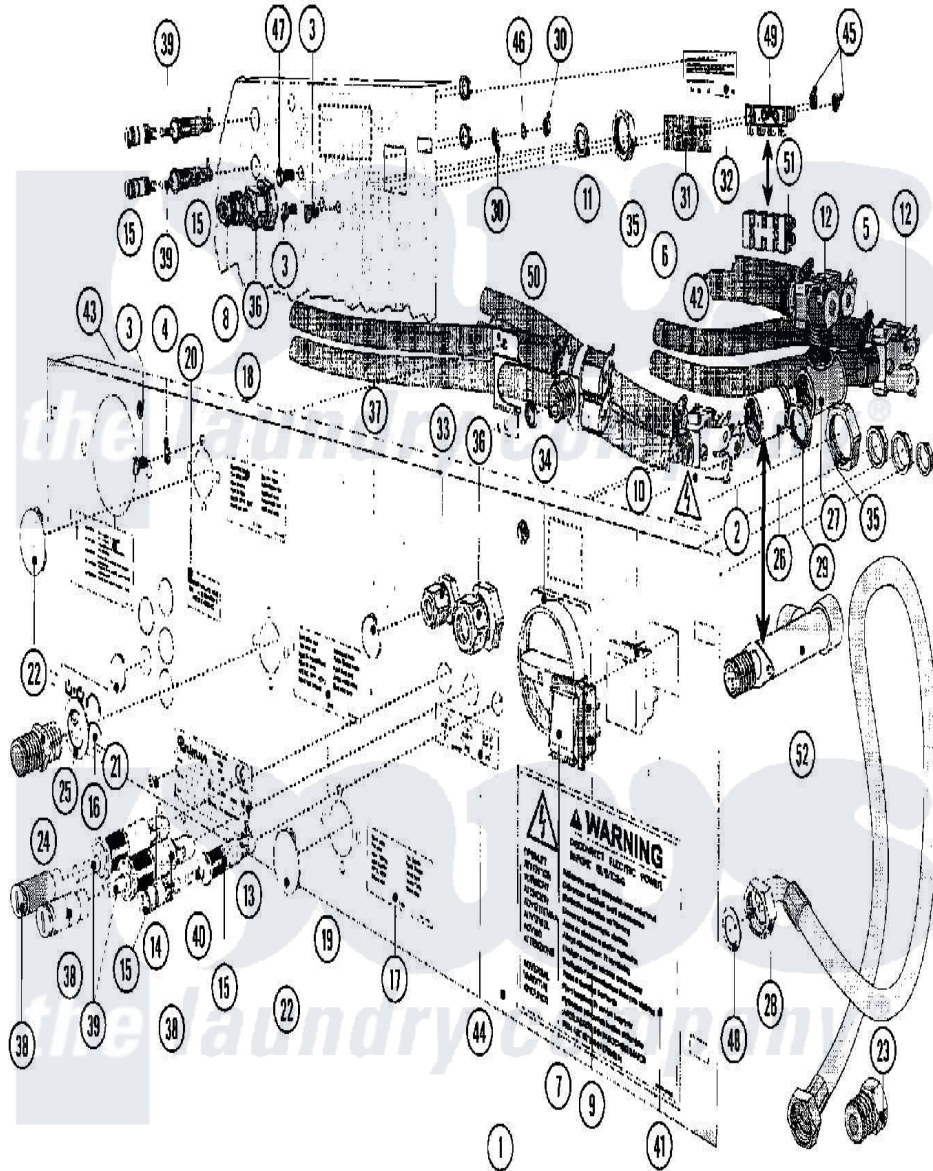

Maytag MFR35PDAVS 11 - WATER VALVE & REAR PANEL

Maytag [Residential Maytag MFR35PDAVS Washer Parts](#) Parts Diagram 11 - WATER VALVE & REAR PANEL
 Click on the part number to view part

Item	Original Part Number	Replaced By	Status	Part Description
001	23002909	23003683		Bridge, Rear
002	23001533			Valve, Three-Way
003	23002423	23001361		Bolt
004	23002111	23001013		Lock Washer External Teeth M4
005	23001506	596669		Clamp, Manifold
006	23001507			Waterhose
007	23001532			Cover, Button
008	23001453			Nut, Swivel
009	23001529			Button
010	23001452			Square Plug
011	23001450			Swivel
012	23001455			Valve, Two Way
013	BLANK		Not Available	PLATE, IDENTIFICATION
014	23001461			Rivets, Blind
015	23001462			Holder, Fuse
016	23001468			Sticker, Spin Direction