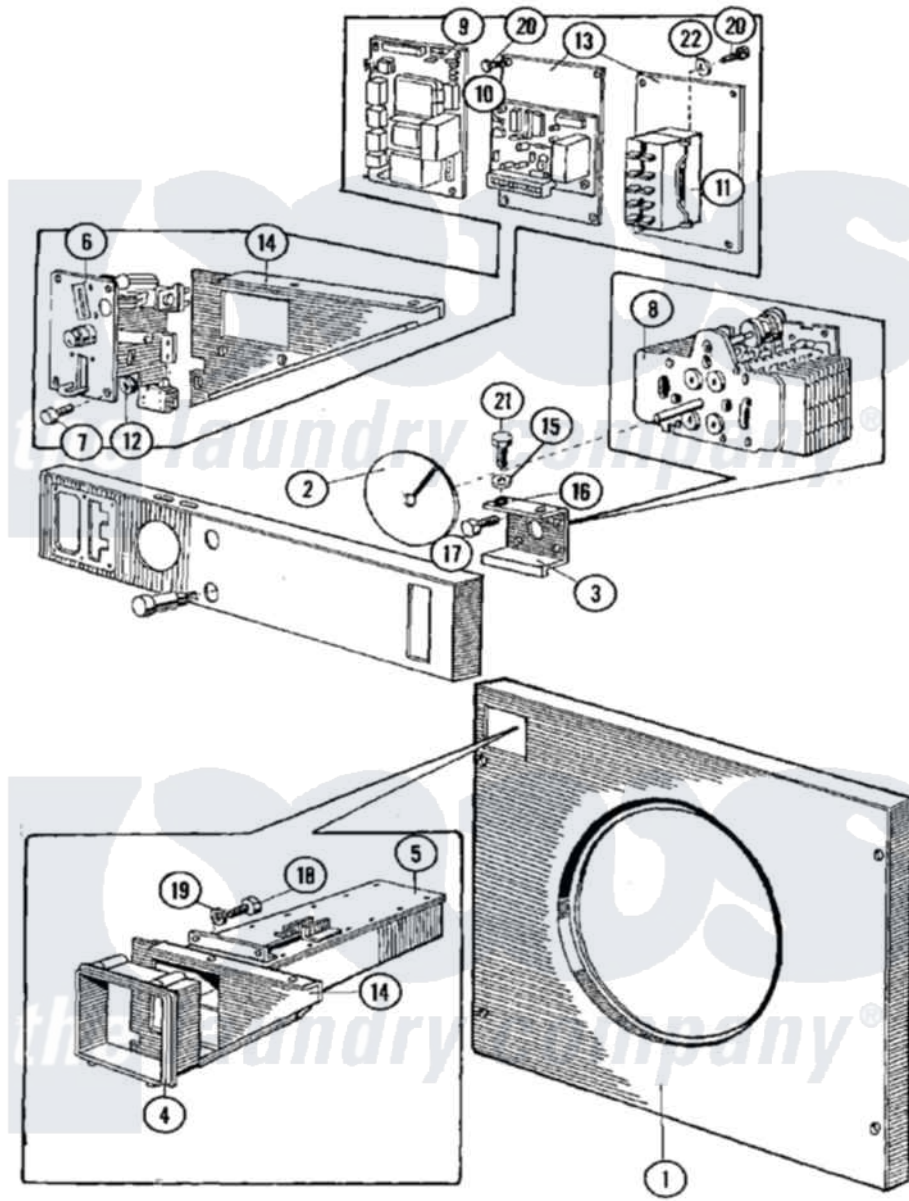

# Maytag MFR35PNAVS 01 - TIMER & COIN ASSEMBLY

Maytag Residential Maytag MFR35PNAVS Washer Parts Parts Diagram 01 - TIMER & COIN ASSEMBLY  
 Click on the part number to view part

Item	Original Part Number	Replaced By	Status	Part Description
001	<a href="#">23001320</a>			Panel, Front
002	<a href="#">23001060</a>			Disc, Timer Indicator
003	<a href="#">23001061</a>			Timer, Support
004	<a href="#">23001062</a>			Collar, Coin Vault
005	<a href="#">23001349</a>			Vault, Coin
006	<a href="#">23001063</a>			Meter, Coin
"	<a href="#">23003445</a>			Coil
"	<a href="#">23003987</a>			Coin Counter Harm-Mc
007	<a href="#">23001064</a>			Screw, Ornamental
008	<a href="#">23001065</a>			Timer
"	<a href="#">23002204</a>			Motor, Timer
009	<a href="#">23001066</a>			Counter, Coin
"	23001693	<a href="#">23001066</a>		Counter, Coin
"	<a href="#">23003987</a>			Coin Counter Harm-Mc
010	W10124350		Not Available	NOT REQUIRED PART OR SEE NOTE
011	<a href="#">23001068</a>			Relay, Start

012	<a href="#">23001053</a>		Nut
013	NLA	Not Available	MOUNTING PLATE, START RELAY
014	<a href="#">23001502</a>		Support, Coin Vault
015	23001028	<a href="#">23002756</a>	Lockwasher
016	<a href="#">23001027</a>		Washer
017	<a href="#">23001069</a>		Screw
018	<a href="#">23001070</a>		Screw
019	<a href="#">23001013</a>		Lock Washer External Teeth M4
020	23001052	<a href="#">23002869</a>	Screw
021	<a href="#">23001026</a>		Bolt
022	<a href="#">23001054</a>		Washer, Locking
023	<a href="#">23001038</a>		Conversion Kit
"	<a href="#">23002195</a>		Pc-Pn Conversion Kit
"	<a href="#">23002333</a>		Pc To Pn Conversion
"	<a href="#">23002334</a>		Mc To MN Convers.