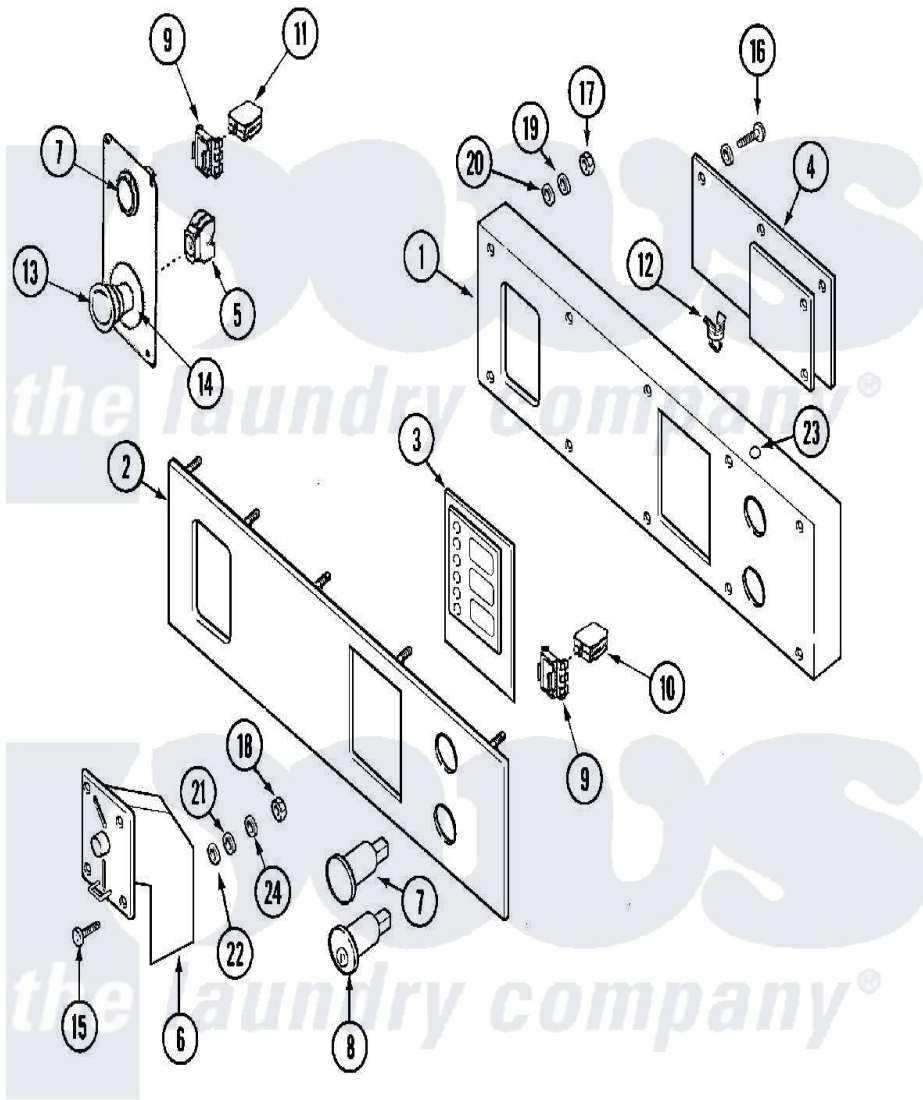

Maytag MFR35PNAVS 02 - CONTROL PANEL (PC/PN)

Maytag [Residential Maytag MFR35PNAVS Washer Parts](#) Parts Diagram 02 - CONTROL PANEL (PC/PN)
 Click on the part number to view part

Item	Original Part Number	Replaced By	Status	Part Description
001	23001339	23002455		Nut, Rapid
"	NLA		Not Available	PANEL, CONTROL
"	NLA		Not Available	BOLT (M6X16)
002	NLA		Not Available	FACIA, CONTROL PANEL (PC)
003	23001526			Plexi, Microprocessor
004	23001525			Microprocessor
"	23003741			Controller, Apl283a V1.07
"	23003742	23003741		Controller, Apl283a V1.07
"	23003743	23003741		Controller, Apl283a V1.07
005	23002331			Contactor, Central Stop
006	23001063			Meter, Coin
007	23001537	12001897		Kit- Key S
008	23001538	12001896		Kit- Key S
009	23001540			Adapter, Contact Block
010	23001541			Block, Contact
011	23002873			Block, Contact

012	23001542		Holder, Board
013	23002332		Knob, Central Stop
014	23002330	Not Available	LABEL, CENTRAL STOP
015	23001064		Screw, Ornemental
016	23001544		Bolt
"	23002174	23003654	Washer M3.2
017	23001055	23001014	Nut M4
018	23001053		Nut
019	23001013		Lock Washer External Teeth M4
020	23002111	23001013	Lock Washer External Teeth M4
021	23002174	23003654	Washer M3.2
022	23001610	23002438	Washer M4.3
023	NLA	Not Available	LABEL, EARTH
024	NLA	Not Available	LOCKWASHER (M3)