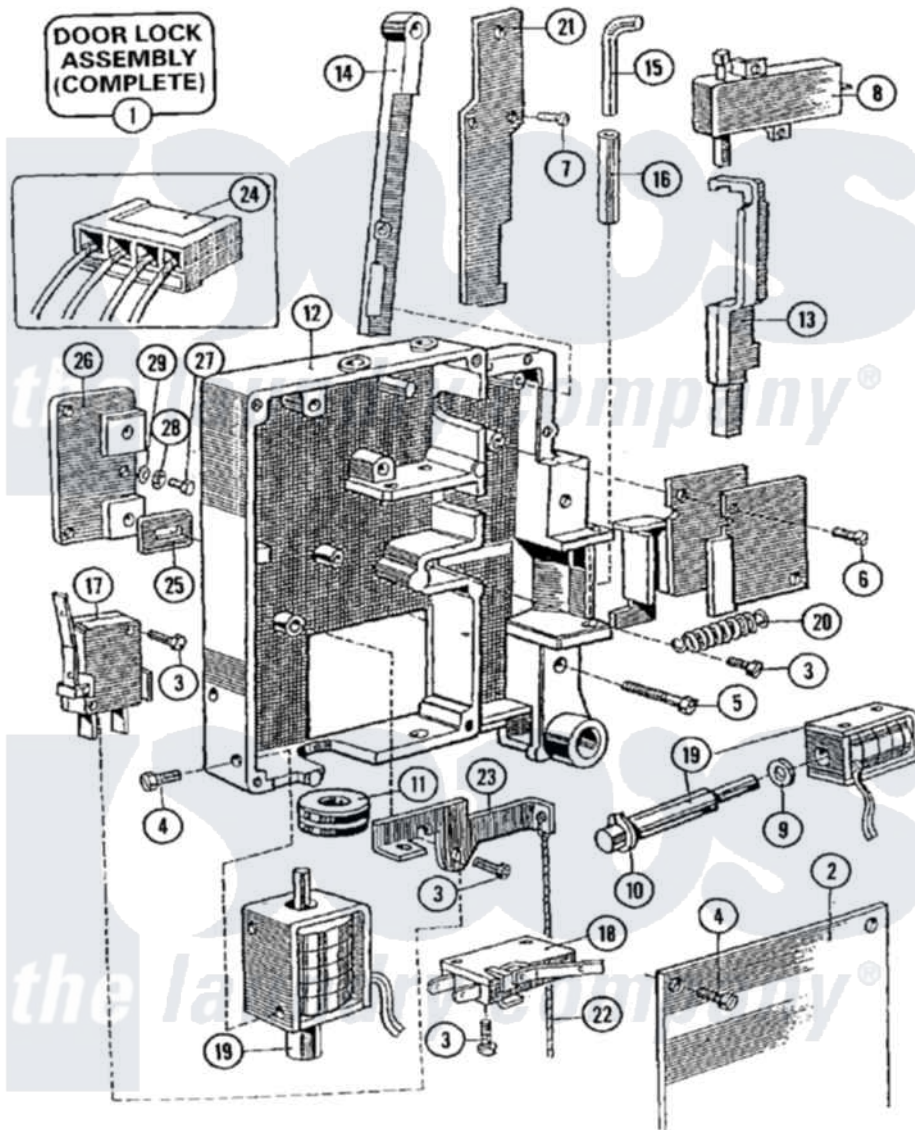

Maytag MFR35PNAVS 04 - DOOR LOCK ASSEMBLY

Maytag Residential Maytag MFR35PNAVS Washer Parts Parts Diagram 04 - DOOR LOCK ASSEMBLY
 Click on the part number to view part

Item	Original Part Number	Replaced By	Status	Part Description
001	23001129	23003679		Door Latch Complete
002	23001130			Plate, Cover
003	23001131			Screw
004	23001132			Screw
005	23001133			Screw
006	23001070			Screw
007	23001134			Bolt
008	23001135			Bimetal, Actuator
009	23001136			Washer
010	23001137			Ring, Retaining
011	23001138			Bushing, Cable Passage
012	23001139	Y23002898		Ground, Plate Lock
013	23001140			Small Lock Hook
014	23001141			Bar, Handle Latch
015	23001142			Retainer, Lock Tube
016	23001143			Tube, Lock

017	23001144		Microswitch, Lever
018	23001145		Microswitch, Lever
019	23001146		Coil
"	23001147		Coil
020	23001148	23002900	Spring, Locking Part
021	23001149		Leaf Spring, Latch Bar
022	23001152		Cord, Emergency Opening
023	23001153		Lever, Emergency Opening
024	23001154		Wiring Harness, Doorlock
025	23001155	23001368	Shim, Hinge Base
026	23001156		Spacer, Lock
027	23001157		Bolt
028	23001158		Lockwasher
029	23001159		Washer Lu