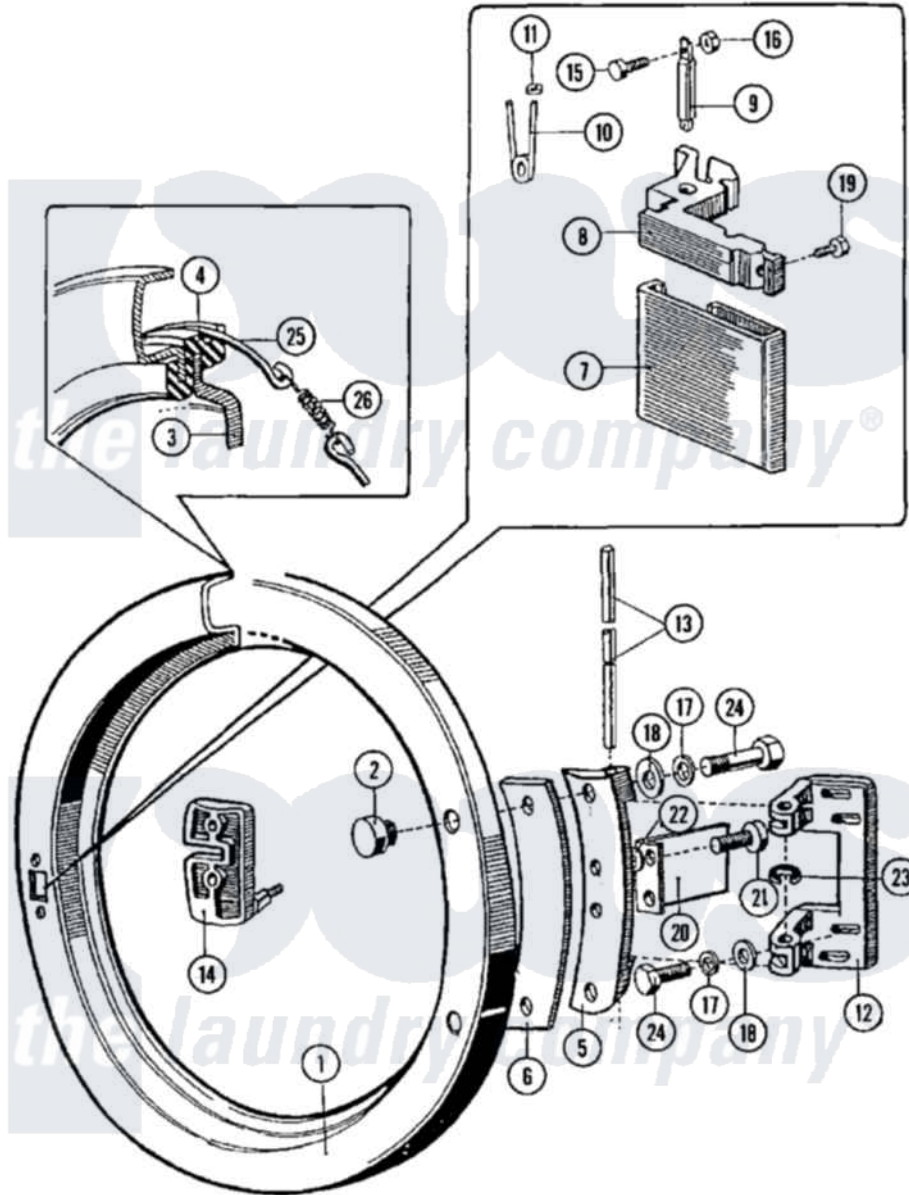

Maytag MFR35PNAVS 05 - DOOR

Maytag [Residential Maytag MFR35PNAVS Washer Parts](#) Parts Diagram 05 - DOOR
 Click on the part number to view part

| Item | Original Part Number | Replaced By | Status | Part Description |
|------|--------------------------|--------------------------|--------|--|
| 001 | 23001161 | | | Ring, Door |
| 002 | 23001162 | | | Nut, Ornamental |
| 003 | 23001163 | | | Glass, Door |
| 004 | 23001164 | | | Gasket, Door Glass |
| 005 | 23001165 | | | Plate, Hinge |
| 006 | 23001166 | | | Shim, Hinge Plate |
| 007 | 23001510 | 12001889 | | Kit, Door Handle Assembly Handle Front And Back Included |
| " | 23003631 | 12001889 | | Kit, Door Handle Assembly Handle Front And Back Included |
| " | 23003632 | 12001889 | | Kit, Door Handle Assembly Handle Front And Back Included |
| " | 23003700 | 12001889 | | Kit, Door Handle Assembly Handle Front And Back Included |
| 008 | 23003634 | | | Lever, Door |

| | | | |
|-----|--------------------------|--------------------------|-------------------------------|
| " | NLA | Not Available | LEVER, HANDLE |
| 009 | 23001168 | | Door Handle Pivot Pin |
| 010 | 23001169 | | Spring, Handle Lever |
| 011 | 23001057 | 23002499 | Spring Retaining Clip |
| " | 23001170 | | Fastener, Spring |
| 012 | 23001171 | | Base, Hinge |
| 013 | 23001172 | | Shaft, Door Hinge |
| 014 | 23001173 | | Handle, Lever Plate |
| 015 | 23001175 | | Screw |
| " | 23002937 | | Screw |
| 016 | 23001176 | 23001312 | Mut M6 |
| 017 | 23001158 | | Lockwasher |
| 018 | 23001159 | | Washer Lu |
| 019 | 23001177 | | Screw |
| 020 | 23001178 | | Microswitch, Activating Plate |
| 021 | 23001179 | | Screw |
| 022 | 23001180 | 23001056 | Ring, Shaft Locking |
| 023 | 23001181 | | Ring, Retaining |
| 024 | 23001182 | | Bolt |
| 025 | 23001185 | | Doorseal, Tension Ring |
| 026 | 23001186 | | Doorspring, Tension Spring |