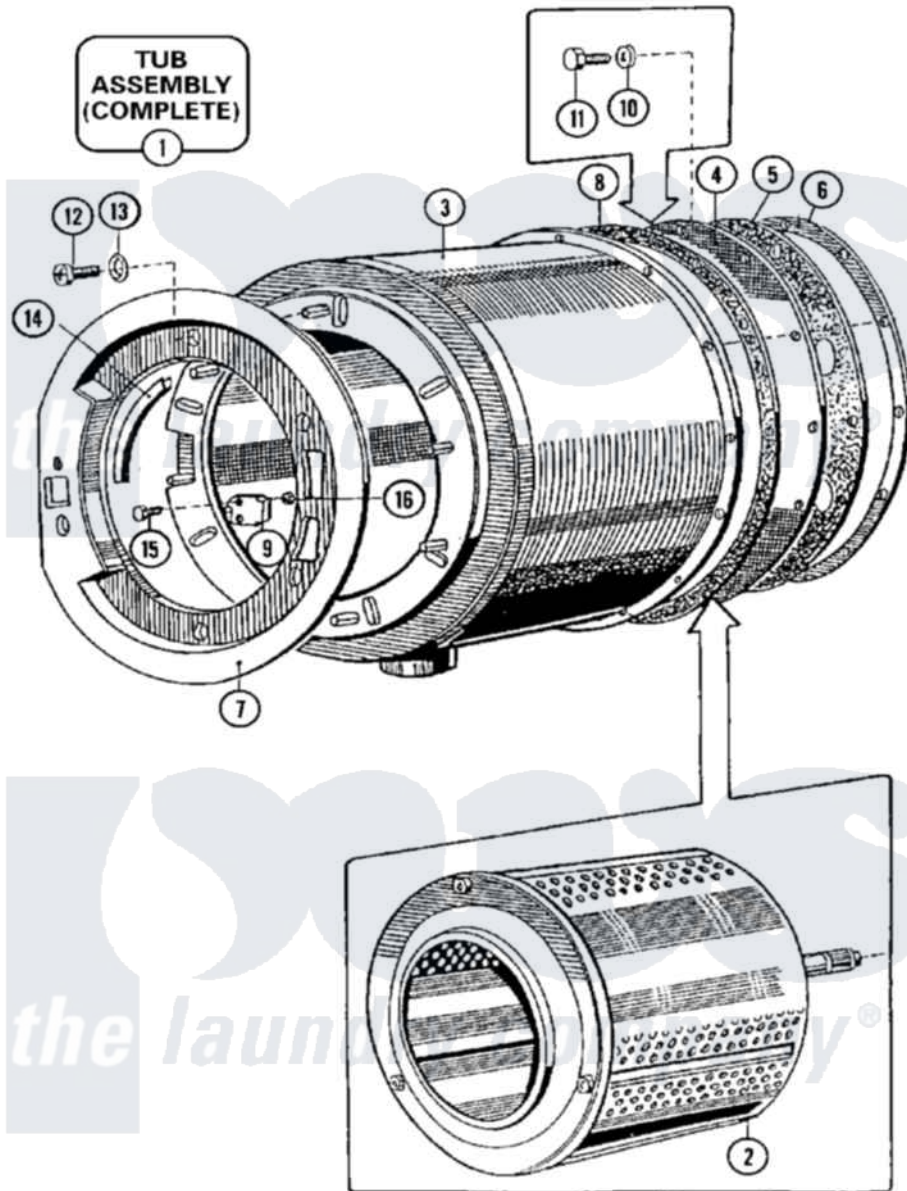

Maytag MFR35PNAVS 06 - BASKET & OUTER SHELL ASSEMBLY

Maytag Residential Maytag MFR35PNAVS Washer Parts Parts Diagram 06 - BASKET & OUTER SHELL ASSEMBLY

[Click on the part number to view part](#)

Item	Original Part Number	Replaced By	Status	Part Description
001	NLA		Not Available	TUB (COMPLETE)
002	23001189	23003817		Drum And Shaft Mfr 35 Lu
003	23001191			Shell, Outer
004	23001193			Backplate
005	23001195			Backplate
006	23001197			Ring, Clamp
007	23001198			Shield
008	23001199			Gasket, Rear Shell
009	23001200			Hinge, Mirco Switch
010	23001201			Washer
011	23001202	23002940		Screw
012	23001177			Screw
013	23001204			Washer, Finishing
014	23001088	23002473		Rubber, Protective
015	23001089			Screw
016	23001055	23001014		Nut M4