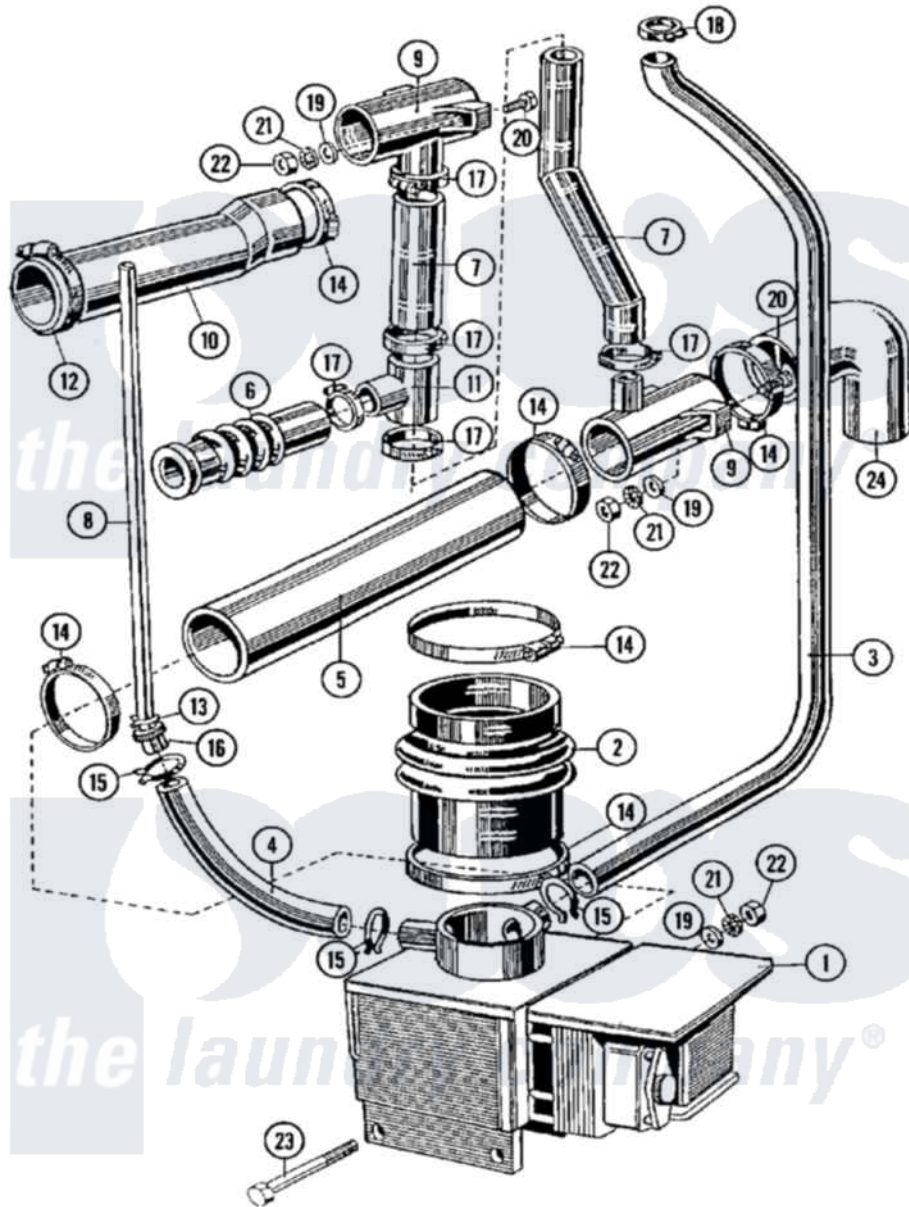

Maytag MFR35PNAVS 08 - DRAIN & HOSE ASSEMBLY

Maytag Residential Maytag MFR35PNAVS Washer Parts Parts Diagram 08 - DRAIN & HOSE ASSEMBLY
 Click on the part number to view part

Item	Original Part Number	Replaced By	Status	Part Description
001	23001244			Valve, Drain
"	23002321			Motor, Drain
002	23001245			Tub To Drain Hose
003	23001246			Lower Pressure Switch Hose
004	23001247			Hose, Air Dome
005	23001249			Drain Valve Outlet Hose
006	23001250			Corrugated Vent Hose
007	23001251			Lower Overflow Hose
008	23001252			Upper Pressure Switch Hose
009	23001253			Tee, Drain
010	23001254	23004241		Hopper To T-Hose
011	23001255			Tee, Overflow Hose
012	23001256	34001289		Clamp, Hose
013	23001257	596669		Clamp, Manifold
014	23001258	696392		Hose Clamp
015	23001259			Clamp, Corbin

016	23001260		Pressure Switch Hose Fitting
017	23001261	616099	Clamp
018	23001262	616099	Clamp
019	23001263		Washer
020	23001264		Bolt M8x20
021	23001265		Washer
022	23001266		Nut M8
023	23001267	23002908	Screw
024	23001268	23002015	Elbow