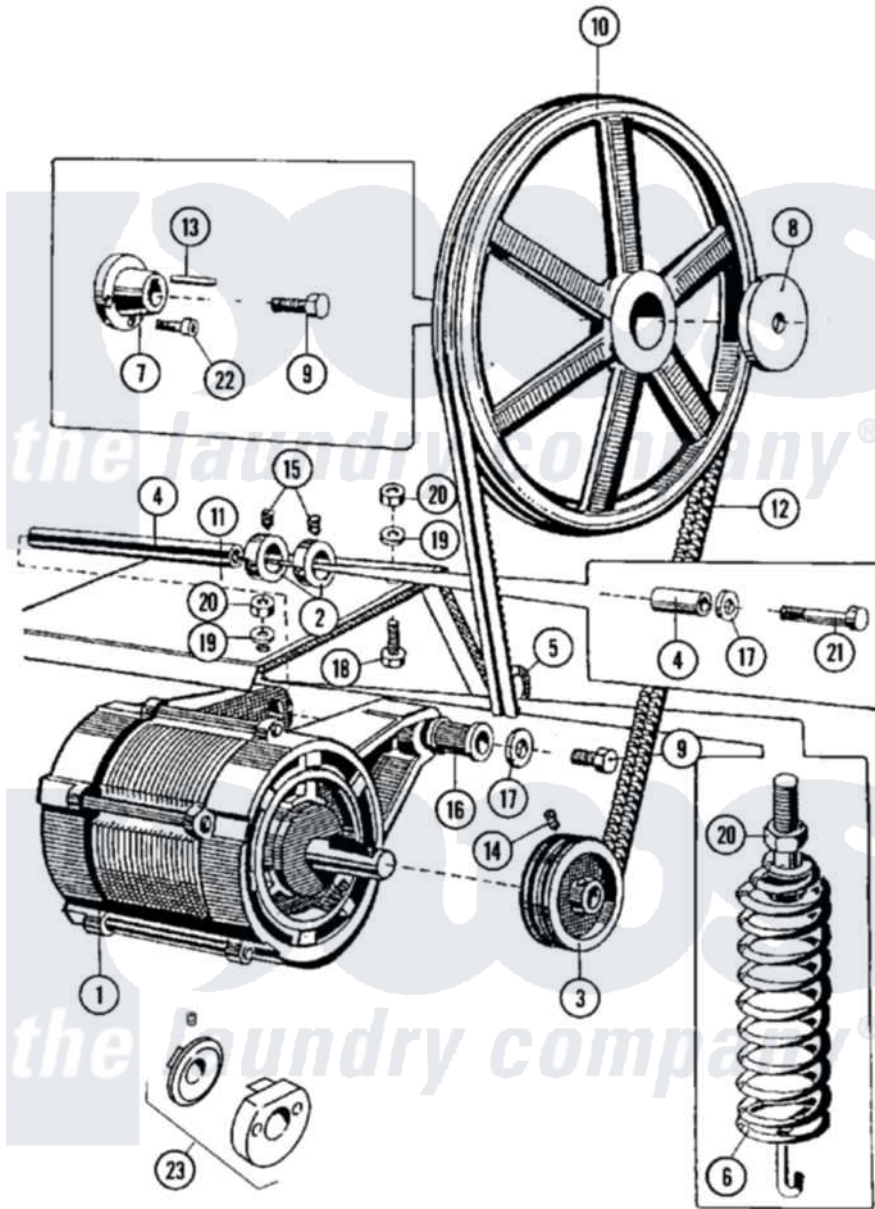

Maytag MFR35PNAVS 09 - MOTOR & BASKET PULLEY

Maytag Residential Maytag MFR35PNAVS Washer Parts Parts Diagram 09 - MOTOR & BASKET PULLEY
 Click on the part number to view part

Item	Original Part Number	Replaced By	Status	Part Description
001	23001269			Motor
"	23001270			Motor
"	24001017			Bearing, Motor
002	23001272			Collar, Retainer
003	23001273			V-Pulley
004	NLA		Not Available	ROD, MOTOR SUPPORT
005	23001278			Tensioner, Belt
006	23001279			Belt, Tension Spring
007	23001280			Bushing, Tapered
008	23001282			Washer
009	23001283			Bolt
010	23001284			Pulley, Basket
011	23001286			Shield, Motor
012	23001287			V-Belt
013	23001288			Key, Basket Pulley
014	23001289			Screw, Allen Set

015	23001290	Screw, Allen Set
016	23001291	Bushing, Rubber Motor Mount
017	23001292	Washer
018	23001264	Bolt M8x20
019	23001265	Washer
020	23001266	Nut M8
021	23001294	Bolt
022	23002336	Bolt, Socket Head
023	23002317	Switch, Centrifugal