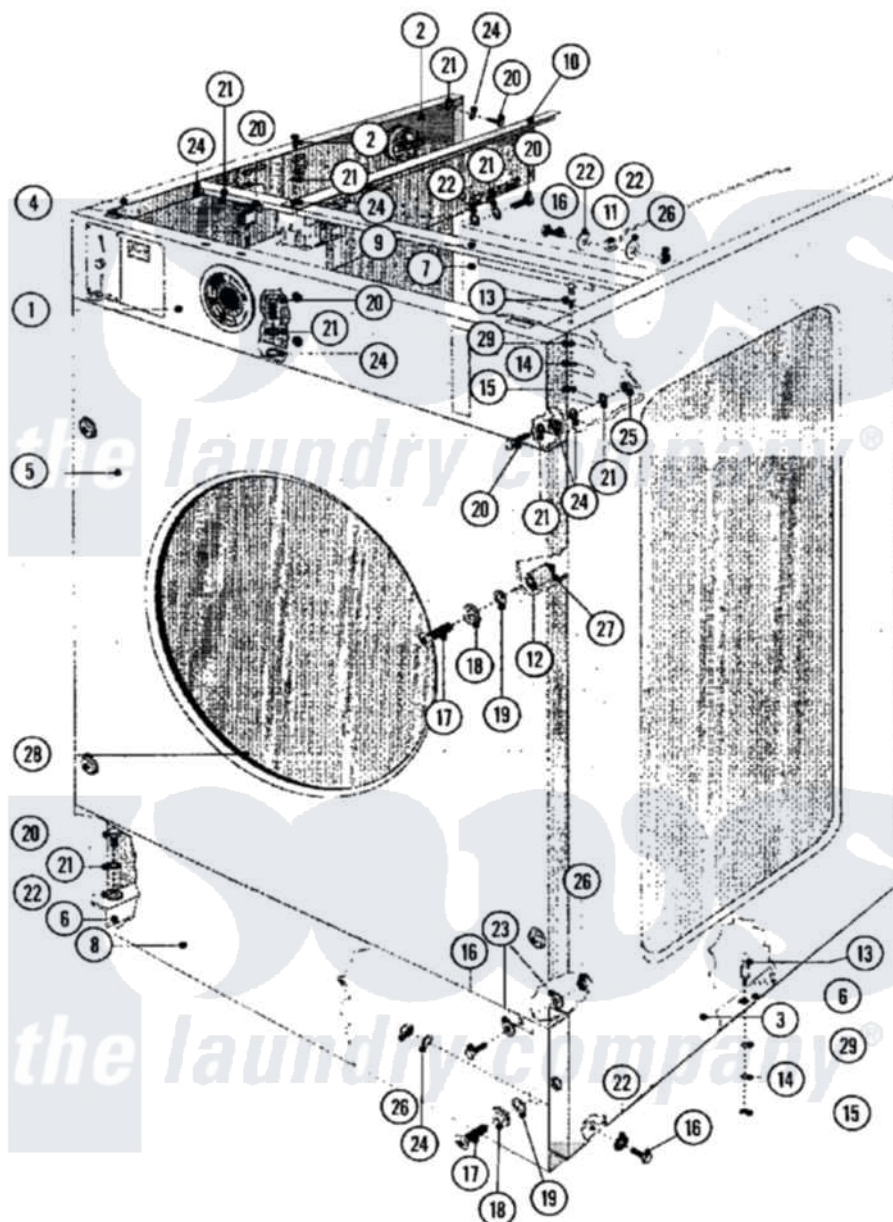

Maytag MFR35PNAVS 13 - CABINET (SERIES 11)

Maytag [Residential Maytag MFR35PNAVS Washer Parts](#) Parts Diagram 13 - CABINET (SERIES 11)
 Click on the part number to view part

Item	Original Part Number	Replaced By	Status	Part Description
001	23002848			Panel, Control
"	23002849			Panel, Control
002	23002850			Components, Box Elec.
003	23002851			Panel, Side
004	23002852			Panel, Side
005	23001320			Panel, Front
"	23002853			Panel, Front
006	23002854			Support, Panel
"	23002855			Panel, Support
007	23002856			Plate, Back
008	23002857			Panel, Service
009	23002858	23001327		Beam, Cross
010	23002859	23001327		Beam, Cross
011	23001330			Rod, Top Panel Support
012	23002860			Tube, Distance
013	23001332			Alignment Pin

014	23002465	23004485	Lock Washer M5
015	23002466	8184504	Nut
016	23002861		Screw Lu
017	23002456	23003478	Screw
018	23001337	23002457	Washer M6
019	23001338	23002458	Washer
020	23002354	23002461	Screw
021	23002756		Lockwasher
022	23001309		Washer Lu
023	23001203		Washer
024	23002282	23001027	Washer
025	23002436	Not Available	NUT (M6)
026	23002471	23001310	Nut, Self Locking
027	23001339	23002455	Nut, Rapid
028	23001088	23002473	Rubber, Protective
029	23002862	23001708	Washer