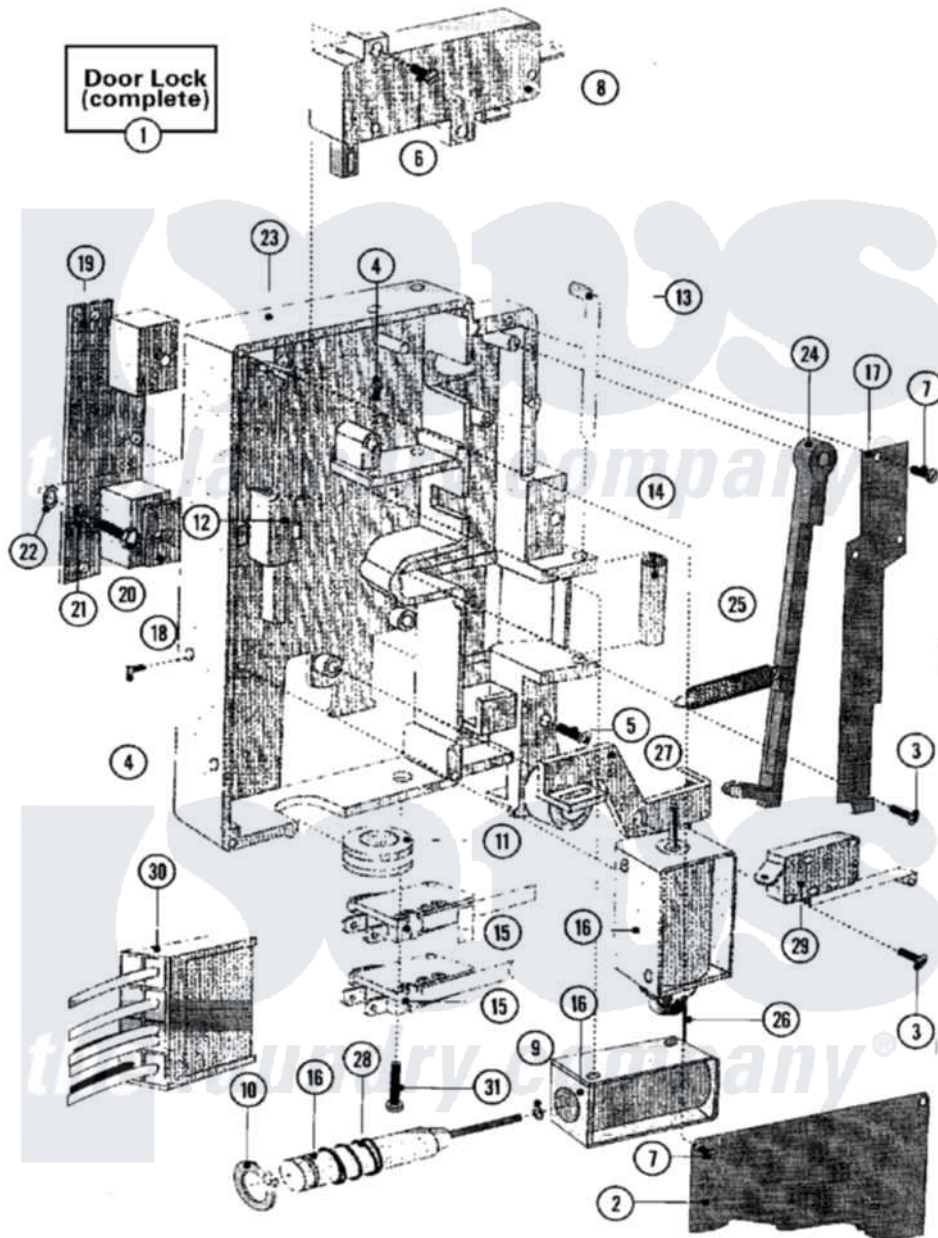

# Maytag MFR35PNAVS 15 - DOOR LOCK ASSEMBLY (SERIES 11)

Maytag Residential Maytag MFR35PNAVS Washer Parts Parts Diagram 15 - DOOR LOCK ASSEMBLY (SERIES 11)  
 Click on the part number to view part

| Item | Original Part Number     | Replaced By | Status        | Part Description       |
|------|--------------------------|-------------|---------------|------------------------|
| 001  | <a href="#">23003679</a> |             |               | Door Latch Complete    |
| "    | NLA                      |             | Not Available | LOCK, DOOR (COMPLETE)  |
| 002  | <a href="#">23001130</a> |             |               | Plate, Cover           |
| 003  | <a href="#">23001131</a> |             |               | Screw                  |
| 004  | <a href="#">23001132</a> |             |               | Screw                  |
| 005  | <a href="#">23001133</a> |             |               | Screw                  |
| 006  | <a href="#">23001070</a> |             |               | Screw                  |
| 007  | <a href="#">23001134</a> |             |               | Bolt                   |
| 008  | <a href="#">23001135</a> |             |               | Bimetal, Actuator      |
| 009  | <a href="#">23001136</a> |             |               | Washer                 |
| 010  | <a href="#">23001137</a> |             |               | Ring, Retaining        |
| 011  | <a href="#">23001138</a> |             |               | Bushing, Cable Passage |
| 012  | <a href="#">23001140</a> |             |               | Small Lock Hook        |
| 013  | <a href="#">23001142</a> |             |               | Retainer, Lock Tube    |
| 014  | <a href="#">23001143</a> |             |               | Tube, Lock             |
| 015  | <a href="#">23001144</a> |             |               | Microswitch, Lever     |