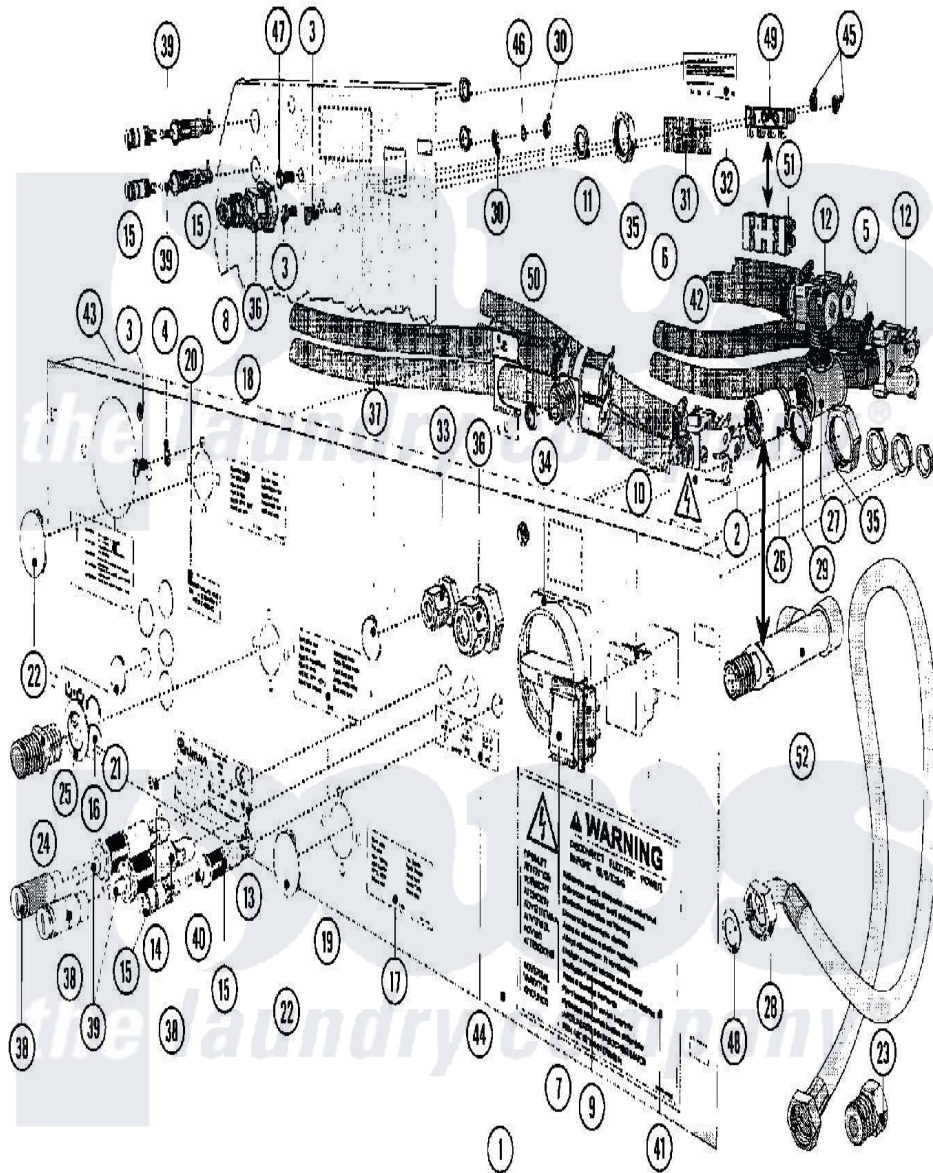

Maytag MFR35PNAVS 17 - WATER VALVE & REAR PANEL (SERIES 11)

Maytag Residential Maytag MFR35PNAVS Washer Parts Diagram 17 - WATER VALVE & REAR PANEL (SERIES 11)

Click on the part number to view part

Item	Original Part Number	Replaced By	Status	Part Description
001	23002909	23003683		Bridge, Rear
002	23001533			Valve, Three-Way
003	23002423	23001361		Bolt
004	23002111	23001013		Lock Washer External Teeth M4
005	23001506	596669		Clamp, Manifold
006	23001507			Waterhose
007	23001532			Cover, Button
008	23001453			Nut, Swivel
009	23001529			Button
010	23001452			Square Plug
011	23001450			Swivel
012	23001455			Valve, Two Way
013	BLANK		Not Available	PLATE, IDENTIFICATION
014	23001461			Rivets, Blind
015	23001462			Holder, Fuse