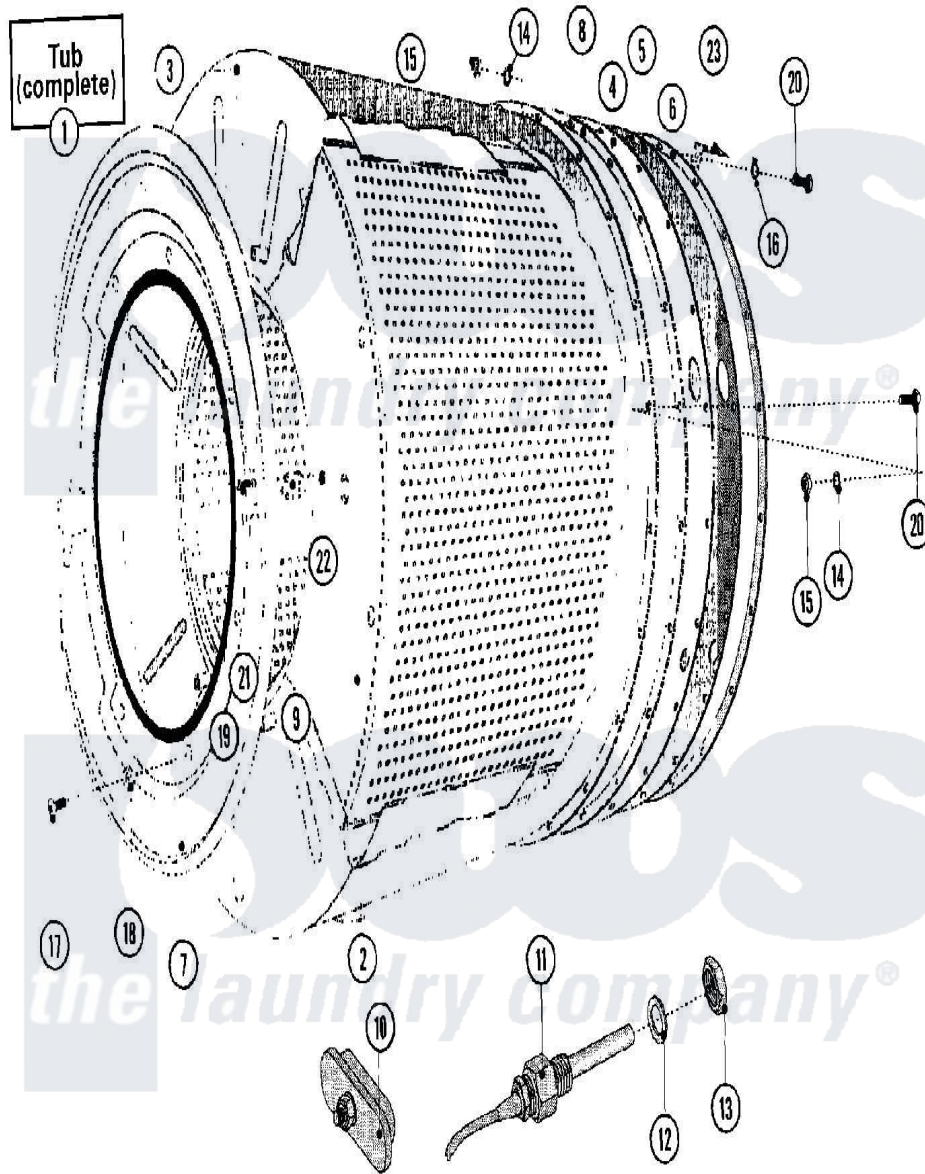

Maytag MFR35PNAVS 19 - BASKET & OUTER SHELL ASSEMBLY(SERIES 11)

Maytag Residential Maytag MFR35PNAVS Washer Parts Parts Diagram 19 - BASKET & OUTER SHELL ASSEMBLY(SERIES 11)
 Click on the part number to view part

Item	Original Part Number	Replaced By	Status	Part Description
001	NLA		Not Available	TUB (COMPLETE)
002	23003817			Drum And Shaft Mfr 35 Lu
003	23002934			Tub
004	23001193			Backplate
"	23002178			Plate, Base
005	23001195			Backplate
006	23002935			Ring
007	23001198			Shield
008	23001199			Gasket, Rear Shell
009	23001200			Hinge, Mirco Switch
010	23001594			Heating Element Hole Plug
011	23001592			Adaptor
012	23002179			Washer Nut M14
013	23002936			Temperature, Sensor Holder, Nut M14

014	23002358		LOCK WASHER M8
015	23001607	23001266	Nut M8
016	23001203		Washer
017	23002617	23001777	Screw, Drive
018	23001204		Washer, Finishing
019	23001088	23002473	Rubber, Protective
020	23002847	23001205	Bolt
021	23001089		Screw
022	23001055	23001014	Nut M4
023	23001206		Bracket, Motor Harness