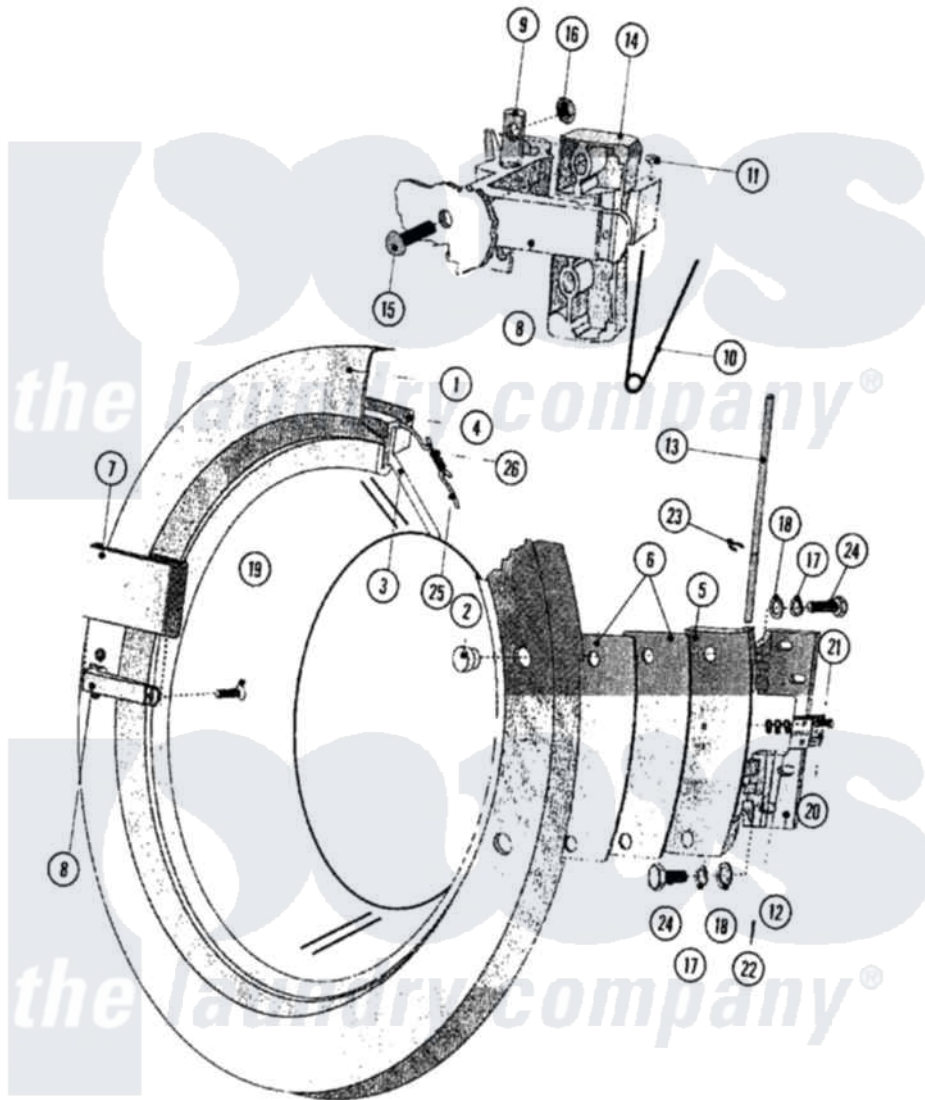

Maytag MFR35PNAVS 20 - DOOR (SERIES 11)

Maytag Residential Maytag MFR35PNAVS Washer Parts Parts Diagram 20 - DOOR (SERIES 11)
 Click on the part number to view part

Item	Original Part Number	Replaced By	Status	Part Description
001	23001161			Ring, Door
002	23001162			Nut, Ornamental
003	23001163			Glass, Door
004	23001164			Gasket, Door Glass
005	23001165			Plate, Hinge
006	23001166			Shim, Hinge Plate
007	12001889			Kit, Door HANdle Assembly HANdle Front And Back Included
"	23001510	12001889		Kit, Door HANdle Assembly HANdle Front And Back Included
008	23003634			Lever, Door
"	NLA		Not Available	LEVER, HANDLE
009	23001168			Door Handle Pivot Pin
010	23001169			Spring, Handle Lever
011	23001057	23002499		Spring Retaining Clip
012	23001171			Base, Hinge

013	23001172		Shaft, Door Hinge
014	23001173		Handle, Lever Plate
015	23002937		Screw
016	23001176	23001312	Mut M6
"	23002280		Nut M6
017	23001159		Washer Lu
"	23002130	23001158	Lockwasher
018	23001643	23002424	Washer M6.4
019	23001621		Screw Lu
"	23002617	23001777	Screw, Drive
020	23001178		Microswitch, Activating Plate
021	23001781	23001179	Screw
022	23001708		Washer
023	23001181		Ring, Retaining
024	23002279	23002462	Screw Lu
025	23001185		Doorseal, Tension Ring
026	23001186		Doorspring, Tension Spring