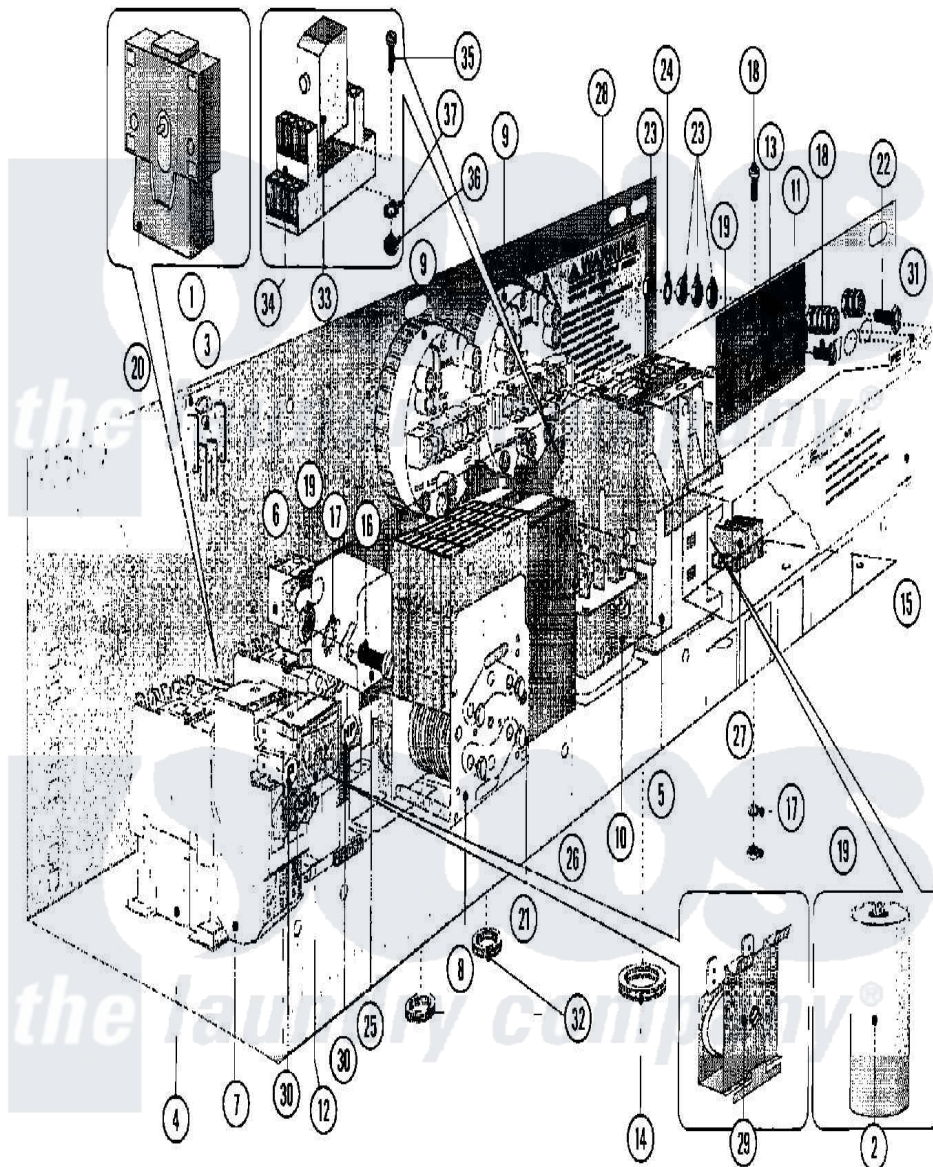

Maytag MFR35PNAVS 22 - ELECTRICAL COMPONENTS (SERIES 11)

Maytag [Residential Maytag MFR35PNAVS Washer Parts](#) Parts Diagram 22 - ELECTRICAL COMPONENTS (SERIES 11)

[Click on the part number to view part](#)

Item	Original Part Number	Replaced By	Status	Part Description
001	23001094			Bridge, Rectifier
002	23001096			Capacitor
"	23001098			Capacitor
003	23001099			Socket, Pc Board Socket
004	23001100	23003750		Frequency Inverter Contactor
"	23001101	23003751		Contactors Lc1 D12
005	23001102			Contactors
"	23001103			Contactors
"	23001340			Contactors
006	23001104			Auxiliary Contact
007	23001105	23003761		Overload Relay LR2D
"	23001106			Relay, Thermal Overload
"	23001108			Relay, Thermal Overload
"	23002101	23003757		Overload Relay 5.5-8A
008	23001110			Timer, Reversing
009	23001111	23001513		Switch, Water Level