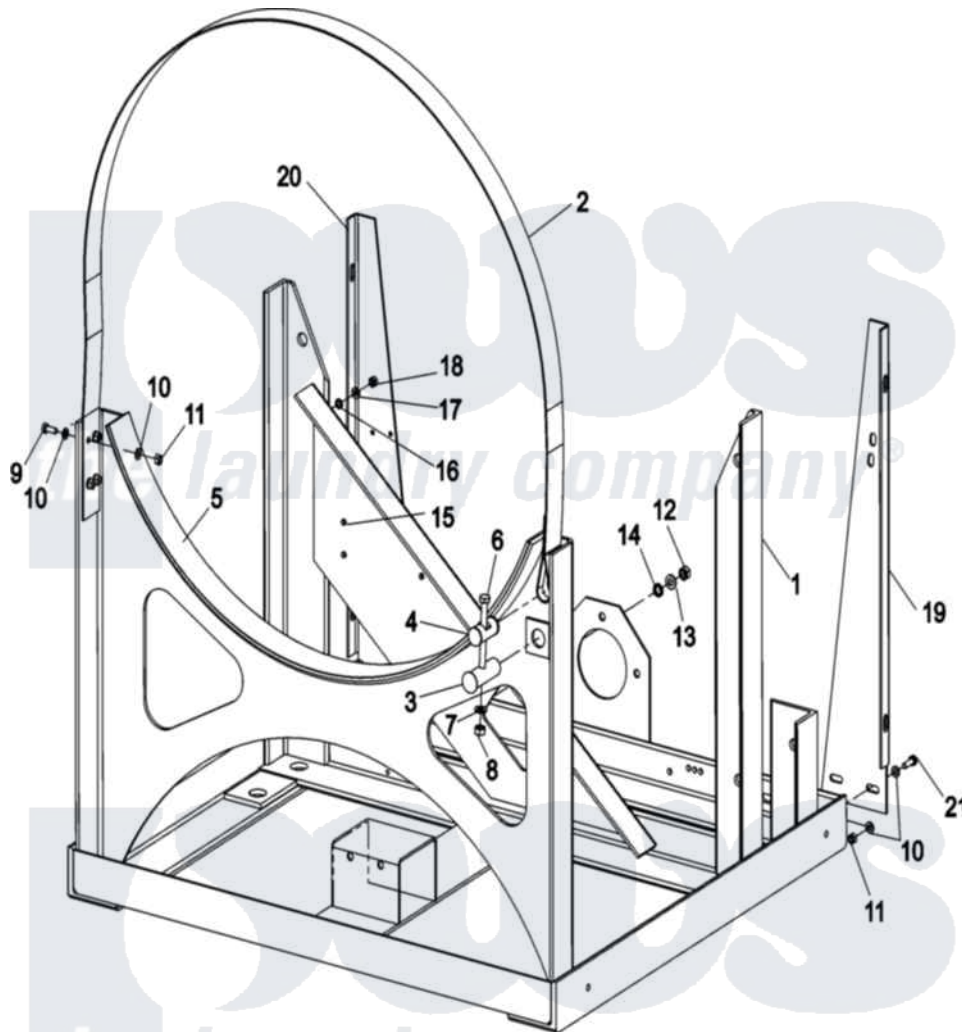

Maytag MFR40PDCTS 01 - BASE FRAME

17Feb-05
519 329

Maytag Residential Maytag MFR40PDCTS Washer Parts Parts Diagram 01 - BASE FRAME
Click on the part number to view part

Item	Original Part Number	Replaced By	Status	Part Description
001	23004042			Frame Welded
002	23004168			Strape
003	23004169			Lower Tightener Roller
004	23004170			Uppr Tightener Roller
005	23004267			Belt, Shock Absor 36"
006	NLA		Not Available	SCREW (M8X80)
007	23003769	23001203		Washer
008	NLA		Not Available	NUT M8
009	23002461			Screw
010	23003778	23002756		Lockwasher
011	23003773		Not Available	NUT M6
012	23002487	23001266		Nut M8
013	23001608			Washer Lu
014	23004172			Lock Washer M8 Ext Teeth
015	23004093			Riveting Blind Nut M4
016	23004175			Lock Washer M6 Ext Teeth

017	23002424	Washer M6.4
018	23002280	Nut M6
019	23004173	Right Cabinet Reinforce
020	23004174	Left Cabinet Reinforce
021	23002462	Screw Lu