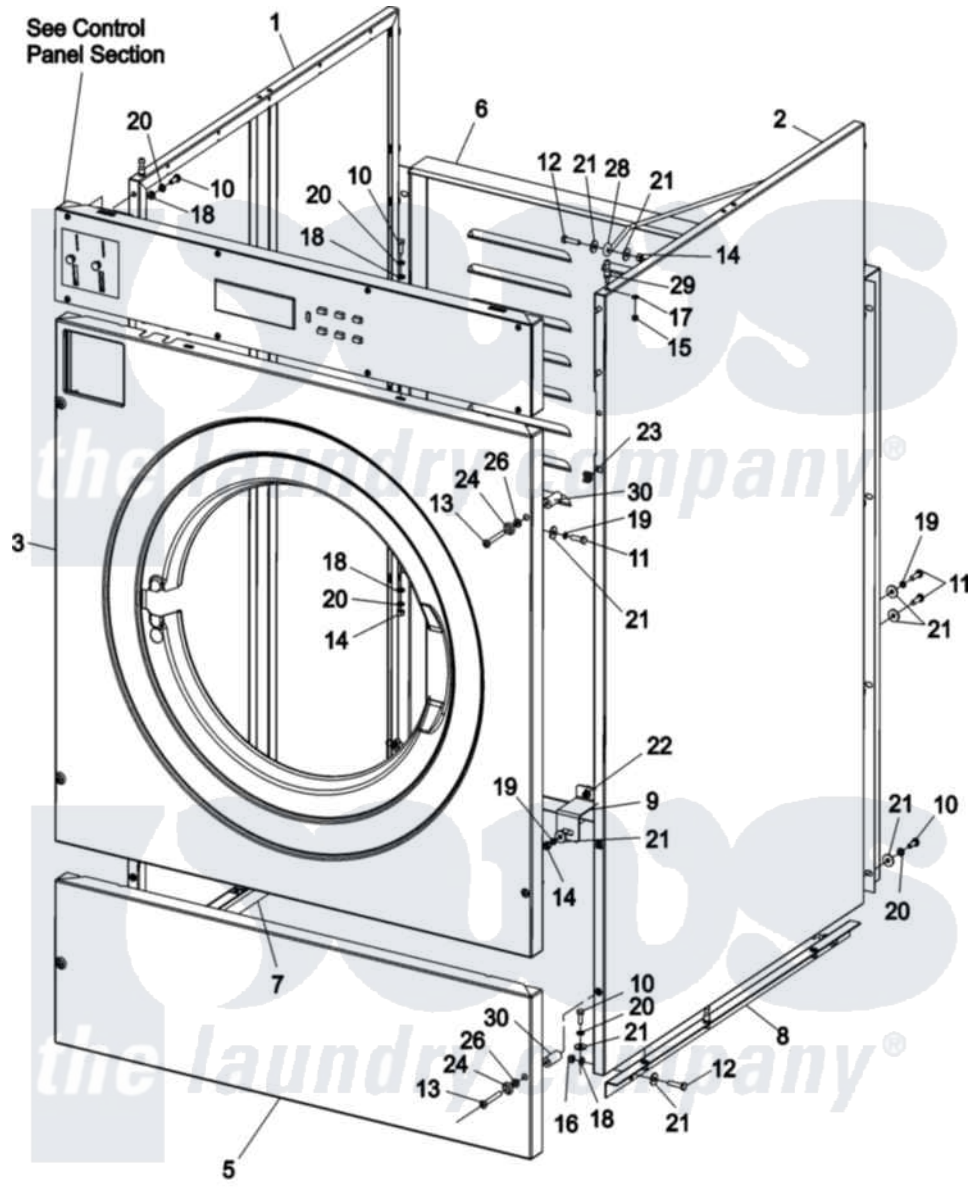

Maytag MFR40PDCTS 02 - CABINET (PD)

25-Feb-05
519 390

Maytag [Residential Maytag MFR40PDCTS Washer Parts](#) Parts Diagram 02 - CABINET (PD)
Click on the part number to view part

Item	Original Part Number	Replaced By	Status	Part Description
001	23004176			Left Side Panel Complete
002	23004177			Right Side Panel Complete
003	23004178			Front Panel Comp
"	23004515			Front Panel, Mfr40-50pd
005	23002857			Panel, Service
006	23004179			Rear Cover
007	23004180			Left Support Rail
008	23004181			Right Support Rail
009	23004182			Rear Cover Holder
010	23002461			Screw
011	23002462			Screw Lu
012	23002861			Screw Lu
013	23002456	23003478		Screw
014	23003773		Not Available	NUT M6
015	23003716			Nut M5
016	23002471	23001310		Nut, Self Locking

017	23002862	23001708	Washer
018	23003778	23002756	Lockwasher
019	23002440		Washer, Spring Lock
020	23002756		Lockwasher
021	23003012		Washer Lu
022	23004092	23001575	Nut, Insert
023	23002455		Nut, Rapid
024	23002457		Washer M6
026	23001447		Washer, Fiber
028	23001330		Rod, Top Panel Support
029	23004183		Pin, Alignment
030	23002860		Tube, Distance