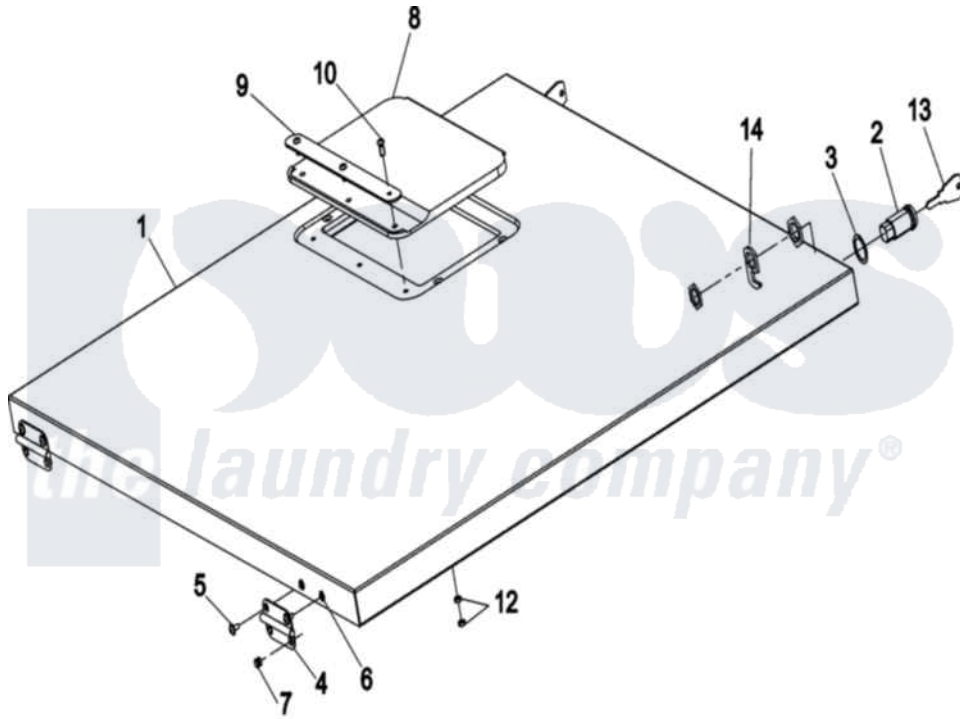

# Maytag MFR40PDCTS 03 - TOP COVER ASSEMBLY

12-Sep-05  
520 787A

[Maytag Residential Maytag MFR40PDCTS Washer Parts](#) Parts Diagram 03 - TOP COVER ASSEMBLY  
 Click on the part number to view part

Item	Original Part Number	Replaced By	Status	Part Description
001	<a href="#">23004185</a>			Top Cover Mfr40
002	<a href="#">23001006</a>			Lock, Top Panel
003	<a href="#">23001007</a>			Washer M21x27x1
004	<a href="#">23004103</a>			Hinge
005	<a href="#">23004104</a>			Bolt M4 X 8
006	<a href="#">23004093</a>			Riveting Blind Nut M4
007	<a href="#">23004105</a>			Rivet 4x6, 3
008	<a href="#">23001003</a>			Rubber Cover, Soap Box
009	<a href="#">23003781</a>			Dispenser Cover Retainer
010	<a href="#">23001012</a>			Screw
012	<a href="#">23002652</a>			Nut
013	<a href="#">23002673</a>			Key-Top Panel
014	<a href="#">23001009</a>			Hook, Lock