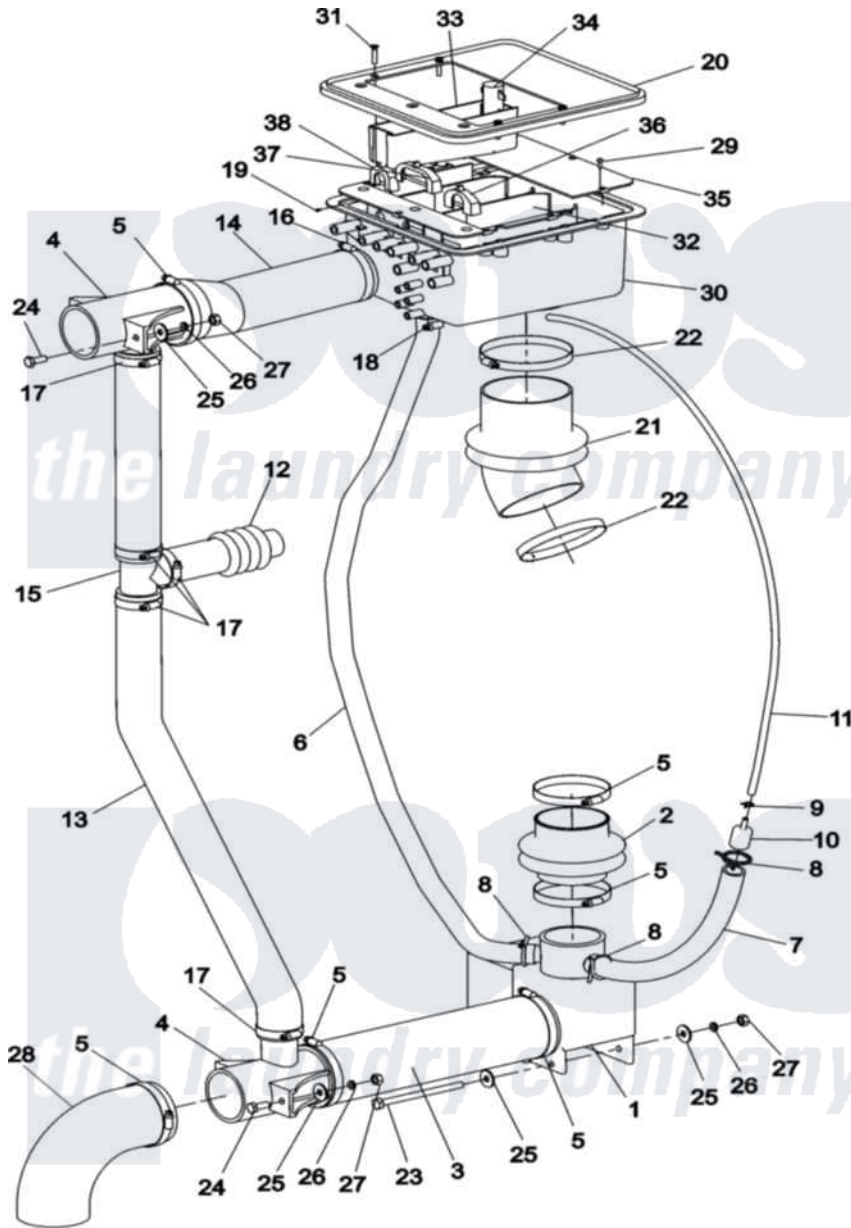

Maytag MFR40PDCTS 06 - SOAP BOX, DRAIN & HOSE ASSEMBLY

24-Feb-05
520 788

Maytag [Residential Maytag MFR40PDCTS Washer Parts](#) Parts Diagram 06 - SOAP BOX, DRAIN & HOSE ASSEMBLY

[Click on the part number to view part](#)

Item	Original Part Number	Replaced By	Status	Part Description
001	23001244			Valve, Drain
002	23002907	23001245		Tub To Drain Hose
003	23001248			Hose, Drain
004	23001253			Tee, Drain
005	23001258	696392		Hose Clamp
006	23001246			Lower Pressure Switch Hose
007	23001246			Lower Pressure Switch Hose
008	23001259			Clamp, Corbin
009	23001257	596669		Clamp, Manifold
010	23001260			Pressure Switch Hose Fitting
011	23001252			Upper Pressure Switch Hose
012	23001250			Corrugated Vent Hose
013	23001251			Lower Overflow Hose
014	23001254	23004241		Hopper To T-Hose
015	23001255			Tee, Overflow Hose
016	23001256	34001289		Clamp, Hose

017	23001750		Ring, Clamp
018	23001262	616099	Clamp
019	23003783		Screw 2
020	23001015		Rubber Seal, Soap Box
021	23004187		Rubber, Tub Soap Hopper
022	23001025		Clamp, Hose
023	23002908		Screw
024	23002475	23001264	Bolt M8x20
025	23002437		Washer M8
026	23002439	23001265	Washer
027	NLA	Not Available	NUT M8
028	23002015		Elbow
029	23003782		Screw 3 Stainless Steel Lu
030	23001016		External Soap Hopper
031	23003484		Screw
032	23001017		Soap Hopper Insert
033	23001019		Fabric Softner Insert
034	23001018		Syphon Hose
035	23001020		Insert Retainer
036	23001021		Prewash Diverter
037	23001022		Mainwash Diverter
038	23001023		Fabric Softner Diverter