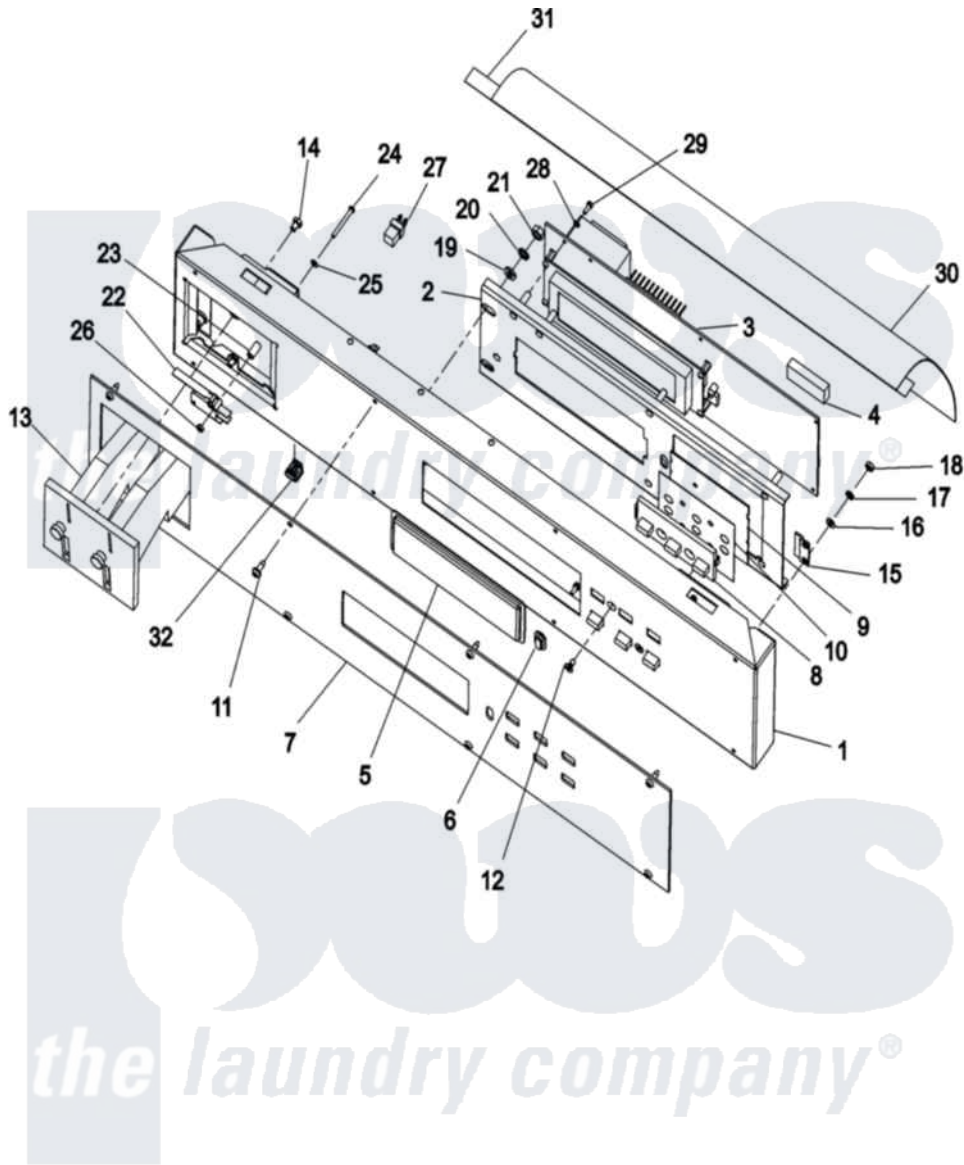

# Maytag MFR40PDCTS 07 - CONTROL PANEL (PD)

23-Feb-05  
520 794

Maytag [Residential Maytag MFR40PDCTS Washer Parts](#) Parts Diagram 07 - CONTROL PANEL (PD)  
Click on the part number to view part

Item	Original Part Number	Replaced By	Status	Part Description
001	<a href="#">23004188</a>			Bracket, Control Panel
002	<a href="#">23004117</a>			Bracket, Control Board Lu
003	<a href="#">23004118</a>			MC4 Control Board
"	<a href="#">W10343020</a>			MC5 Control Board Starting With Series 22
004	<a href="#">W10165003</a>			MC4 Coin Program, Chip
"	<a href="#">W10387042</a>			MC5 Coin Program Chip Starting With Series 22
005	<a href="#">23004119</a>			Display Lens
006	<a href="#">23004120</a>			Infrared Lens
007	<a href="#">23004189</a>			Control Panel Mfr40
008	<a href="#">23003646</a>			Buttons, Row Of 3
009	<a href="#">23004122</a>			Membrane Switch
010	<a href="#">23004123</a>			Membrane Switch Plate
011	23003810	<a href="#">W10131119</a>		Screw, 8-18 X 5/16
012	<a href="#">23003811</a>			Screw
013	<a href="#">23004075</a>			Dual Coin Drop Canada