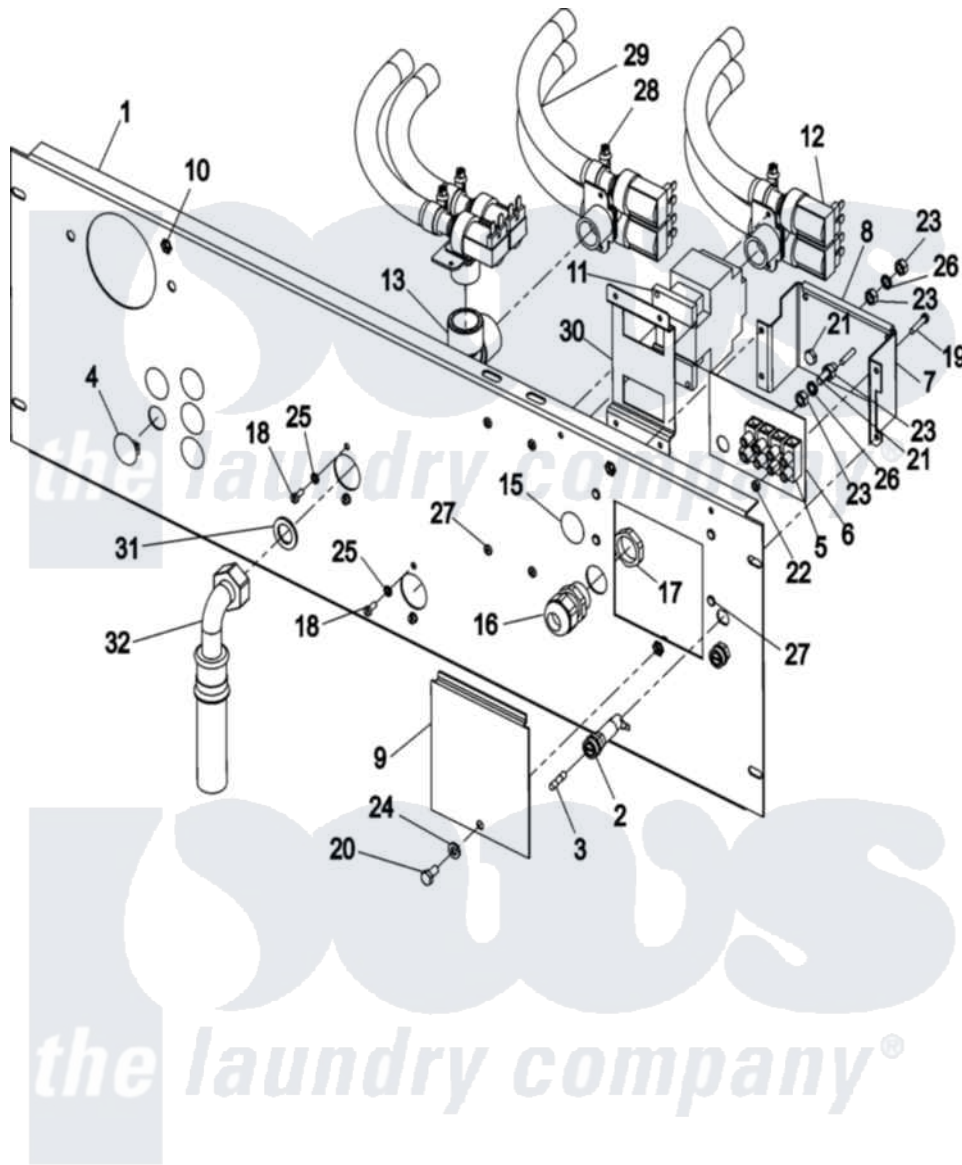

# Maytag MFR40PDCTS 11 - WATER VALVE & REAR PANEL

9-March-05  
519 392

Maytag Residential Maytag MFR40PDCTS Washer Parts Parts Diagram 11 - WATER VALVE & REAR PANEL  
Click on the part number to view part

Item	Original Part Number	Replaced By	Status	Part Description
001	W10124350		Not Available	NOT REQUIRED PART OR SEE NOTE
002	<a href="#">23001462</a>			Holder, Fuse
003	<a href="#">23001508</a>			Fuse
004	NLA		Not Available	PLUG (13)
005	<a href="#">23002923</a>			Board, Terminal
006	<a href="#">23004159</a>			Electro-Insul Foil
007	<a href="#">23004160</a>			Term Board Box
008	<a href="#">23002473</a>			Rubber, Protective
009	<a href="#">23003661</a>			Terminal Cover Lu
010	23004092	<a href="#">23001575</a>		Nut, Insert
011	<a href="#">23003750</a>			Frequency Inverter Contactor
012	<a href="#">23001455</a>			Valve, Two Way
013	<a href="#">23002924</a>			T-Part
015	<a href="#">23002795</a>			Plug
016	<a href="#">23002196</a>			Protector, Cable
017	<a href="#">23002197</a>			Med. Strain Relief Nut