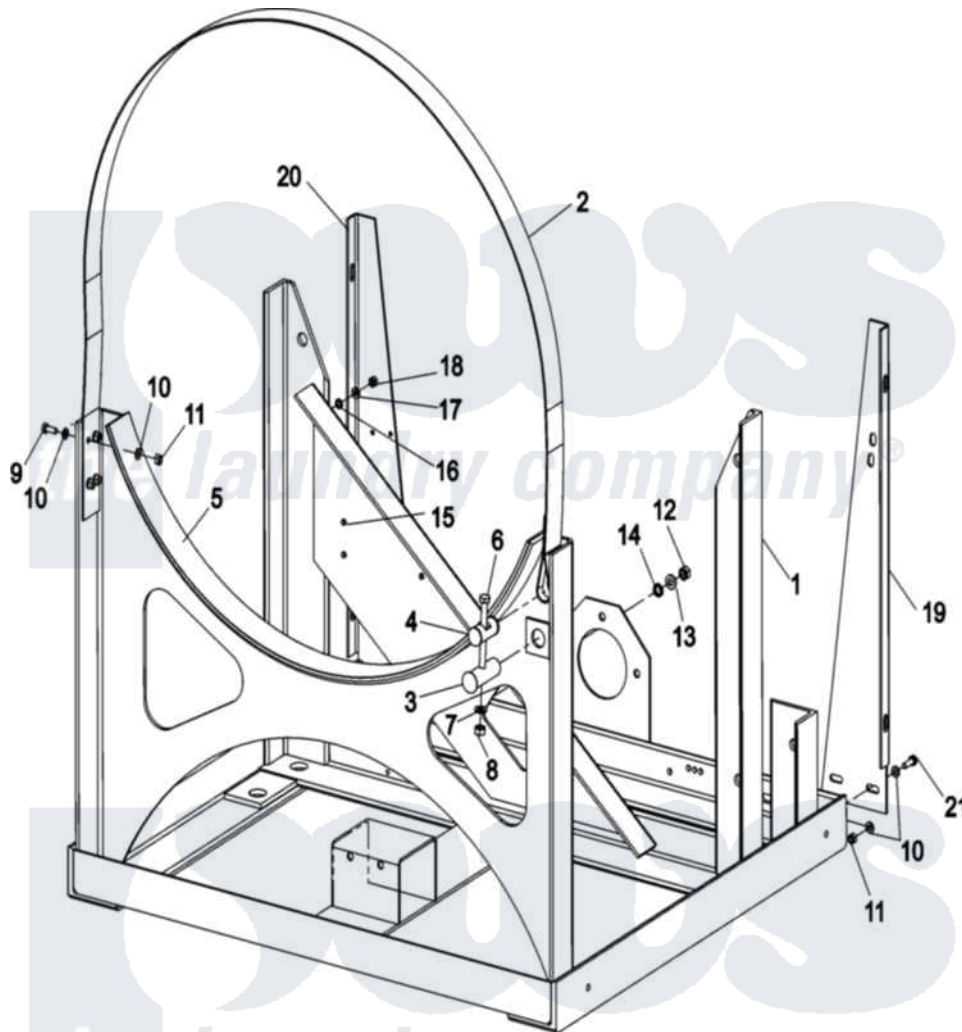

Maytag MFR40PNCTS 01 - BASE FRAME

17Feb-05
519 329

Maytag Residential Maytag MFR40PNCTS Washer Parts Parts Diagram 01 - BASE FRAME
Click on the part number to view part

Item	Original Part Number	Replaced By	Status	Part Description
001	23004042			Frame Welded
002	23004168			Strape
003	23004169			Lower Tightener Roller
004	23004170			Uppr Tightener Roller
005	23004267			Belt, Shock Absor 36"
006	NLA		Not Available	SCREW (M8X80)
007	23003769	23001203		Washer
008	NLA		Not Available	NUT M8
009	23002461			Screw
010	23003778	23002756		Lockwasher
011	23003773		Not Available	NUT M6
012	23002487	23001266		Nut M8
013	23001608			Washer Lu
014	23004172			Lock Washer M8 Ext Teeth
015	23004093			Riveting Blind Nut M4
016	23004175			Lock Washer M6 Ext Teeth

017	23002424	Washer M6.4
018	23002280	Nut M6
019	23004173	Right Cabinet Reinforce
020	23004174	Left Cabinet Reinforce
021	23002462	Screw Lu