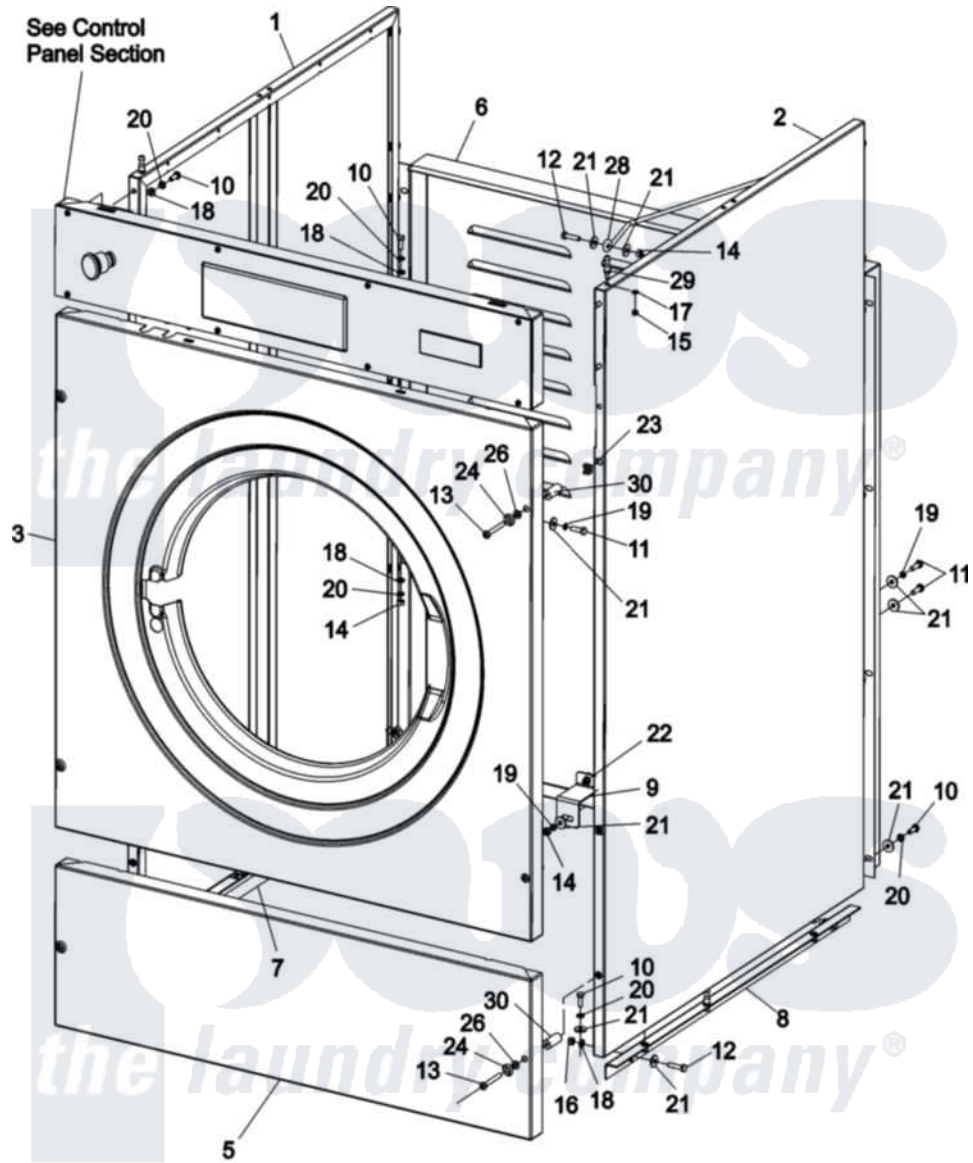

Maytag MFR40PNCTS 02 - CABINET (PN)

25-Feb-05
519 390
For PN Model

Maytag [Residential Maytag MFR40PNCTS Washer Parts](#) Parts Diagram 02 - CABINET (PN)
Click on the part number to view part

Item	Original Part Number	Replaced By	Status	Part Description
001	23004176			Left Side Panel Complete
002	23004177			Right Side Panel Complete
003	23004184			Front Panel Comp
"	23004517			Front Panel, Mfr40pn
005	23002857			Panel, Service
006	23004179			Rear Cover
007	23004180			Left Support Rail
008	23004181			Right Support Rail
009	23004182			Rear Cover Holder
010	23002461			Screw
011	23002462			Screw Lu
012	23002861			Screw Lu
013	23002456	23003478		Screw
014	23003773		Not Available	NUT M6
015	23003716			Nut M5
016	23002471	23001310		Nut, Self Locking

017	23002862	23001708	Washer
018	23003778	23002756	Lockwasher
019	23002440		Washer, Spring Lock
020	23002756		Lockwasher
021	23003012		Washer Lu
022	23004092	23001575	Nut, Insert
023	23002455		Nut, Rapid
024	23002457		Washer M6
026	23001447		Washer, Fiber
028	23001330		Rod, Top Panel Support
029	23004183		Pin, Alignment
030	23002860		Tube, Distance