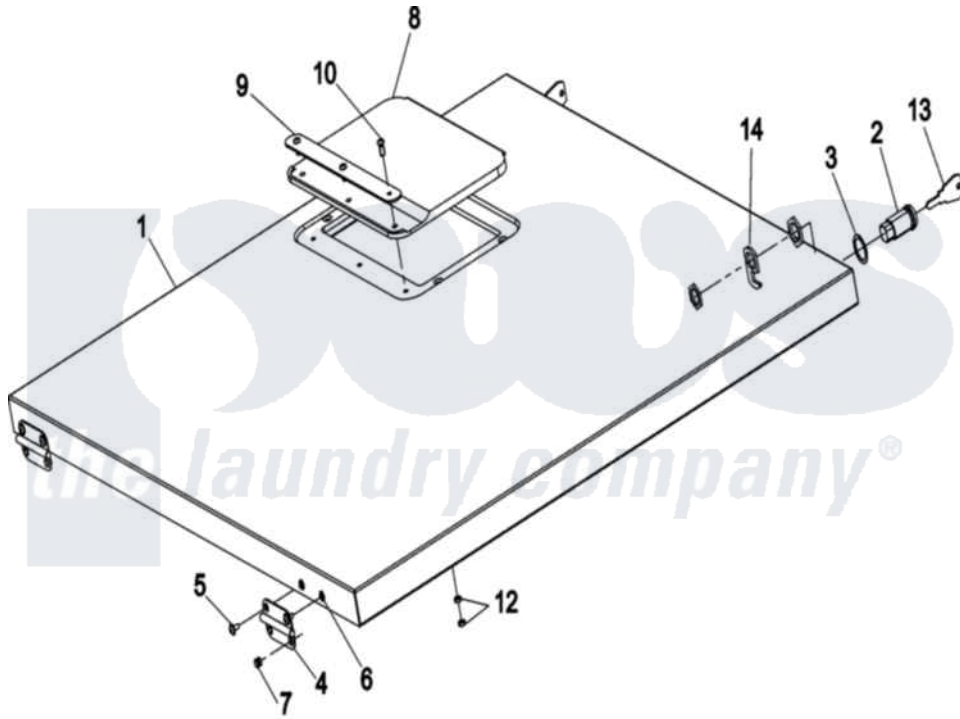

Maytag MFR40PNCTS 03 - TOP COVER ASSEMBLY

12-Sep-05
520 787A

[Maytag Residential Maytag MFR40PNCTS Washer Parts](#) Parts Diagram 03 - TOP COVER ASSEMBLY
 Click on the part number to view part

Item	Original Part Number	Replaced By	Status	Part Description
001	23004185			Top Cover Mfr40
002	23001006			Lock, Top Panel
003	23001007			Washer M21x27x1
004	23004103			Hinge
005	23004104			Bolt M4 X 8
006	23004093			Riveting Blind Nut M4
007	23004105			Rivet 4x6, 3
008	23001003			Rubber Cover, Soap Box
009	23003781			Dispenser Cover Retainer
010	23001012			Screw
012	23002652			Nut
013	23002673			Key-Top Panel
014	23001009			Hook, Lock