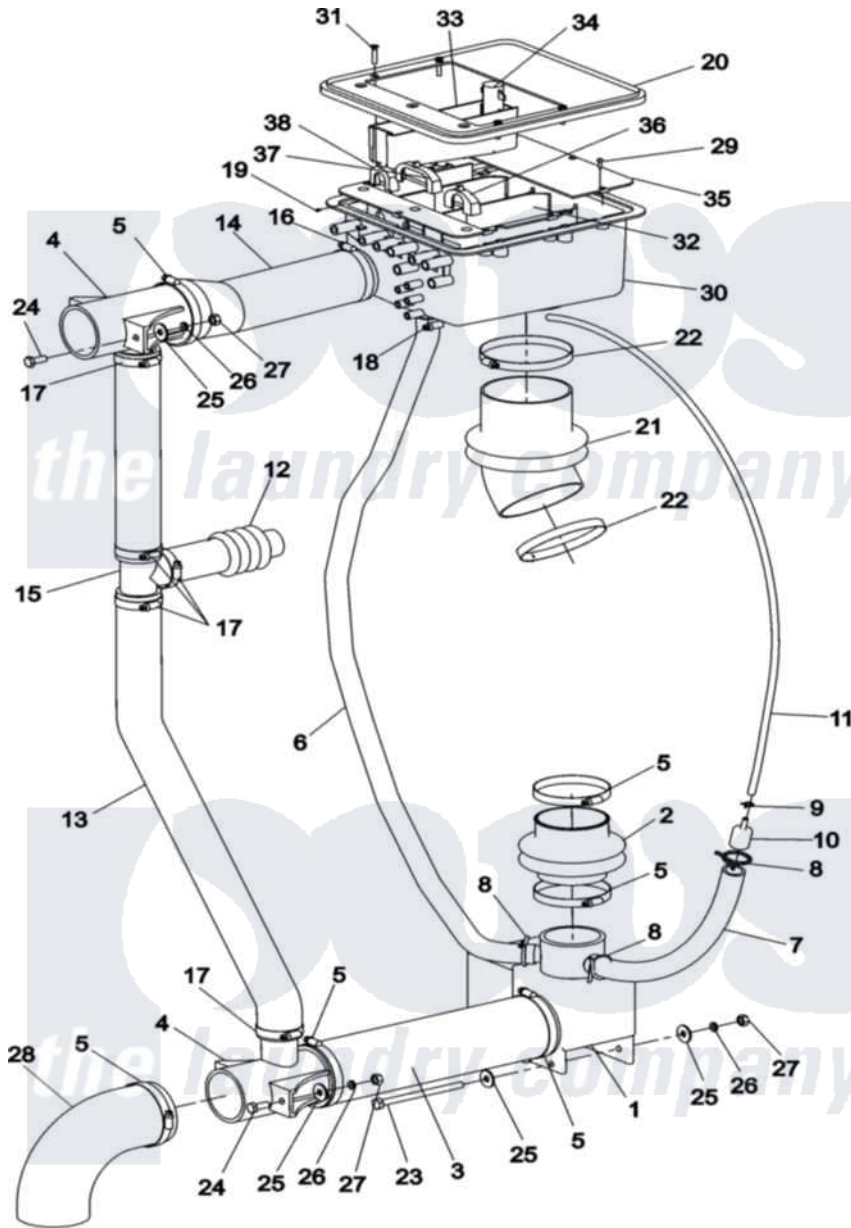

# Maytag MFR40PNCTS 06 - SOAP BOX, DRAIN & HOSE ASSEMBLY

24-Feb-05  
520 788

Maytag [Residential Maytag MFR40PNCTS Washer Parts](#) Parts Diagram 06 - SOAP BOX, DRAIN & HOSE ASSEMBLY

[Click on the part number to view part](#)

Item	Original Part Number	Replaced By	Status	Part Description
001	<a href="#">23001244</a>			Valve, Drain
002	23002907	<a href="#">23001245</a>		Tub To Drain Hose
003	<a href="#">23001248</a>			Hose, Drain
004	<a href="#">23001253</a>			Tee, Drain
005	23001258	<a href="#">696392</a>		Hose Clamp
006	<a href="#">23001246</a>			Lower Pressure Switch Hose
007	<a href="#">23001246</a>			Lower Pressure Switch Hose
008	<a href="#">23001259</a>			Clamp, Corbin
009	23001257	<a href="#">596669</a>		Clamp, Manifold
010	<a href="#">23001260</a>			Pressure Switch Hose Fitting
011	<a href="#">23001252</a>			Upper Pressure Switch Hose
012	<a href="#">23001250</a>			Corrugated Vent Hose
013	<a href="#">23001251</a>			Lower Overflow Hose
014	23001254	<a href="#">23004241</a>		Hopper To T-Hose
015	<a href="#">23001255</a>			Tee, Overflow Hose
016	23001256	<a href="#">34001289</a>		Clamp, Hose