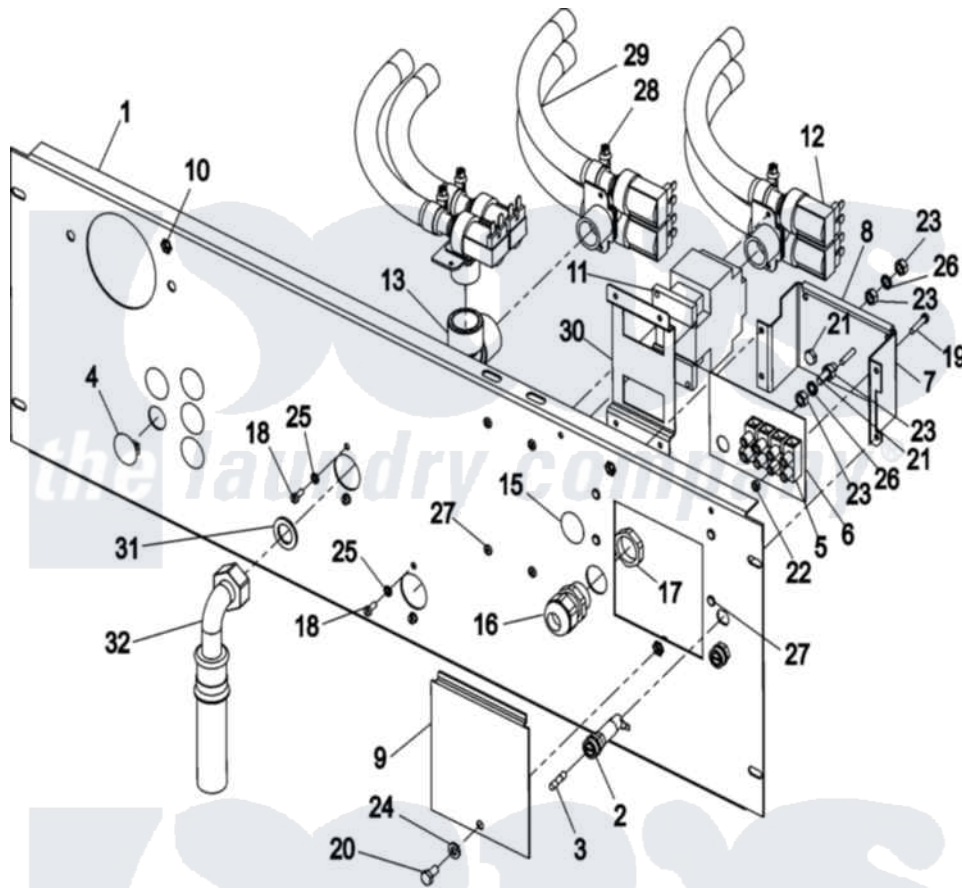

Maytag MFR40PNCTS 10 - WATER VALVE & REAR PANEL

9-March-05
519 392

Maytag Residential Maytag MFR40PNCTS Washer Parts Parts Diagram 10 - WATER VALVE & REAR PANEL
Click on the part number to view part

Item	Original Part Number	Replaced By	Status	Part Description
001	W10124350		Not Available	NOT REQUIRED PART OR SEE NOTE
002	23001462			Holder, Fuse
003	23001508			Fuse
004	NLA		Not Available	PLUG (13)
005	23002923			Board, Terminal
006	23004159			Electro-Insul Foil
007	23004160			Term Board Box
008	23002473			Rubber, Protective
009	23003661			Terminal Cover Lu
010	23004092	23001575		Nut, Insert
011	23003750			Frequency Inverter Contactor
012	23001455			Valve, Two Way
013	23002924			T-Part
015	23002795			Plug
016	23002196			Protector, Cable
017	23002197			Med. Strain Relief Nut

018	23002423	23001361	Bolt
019	NLA	Not Available	SCREW (M4X20)
020	23002649		Screw
021	23002806		Screw
022	23003666	23001014	Nut M4
023	23002651	23001312	Mut M6
024	23003778	23002756	Lockwasher
025	23002950		Lock Washer M4
026	23002425		Locker Washer M6
027	23004105		Rivet 4x6, 3
028	23001506	596669	Clamp, Manifold
029	23001507		Waterhose
030	23004161		Bracket, Contactor
031	23002921		Washer, Fill Hose
032	23001523		North American, Hose
033	23004162		Main Harness
034	23004163		Door Lock Harness
035	23004127		Emergency Stop Interconnect
036	23004139		Emergency Stop Harness
037	23004164		Connector Liq Soap Lu
038	23004165		Motor Cable
039	23004210		Communication Cable