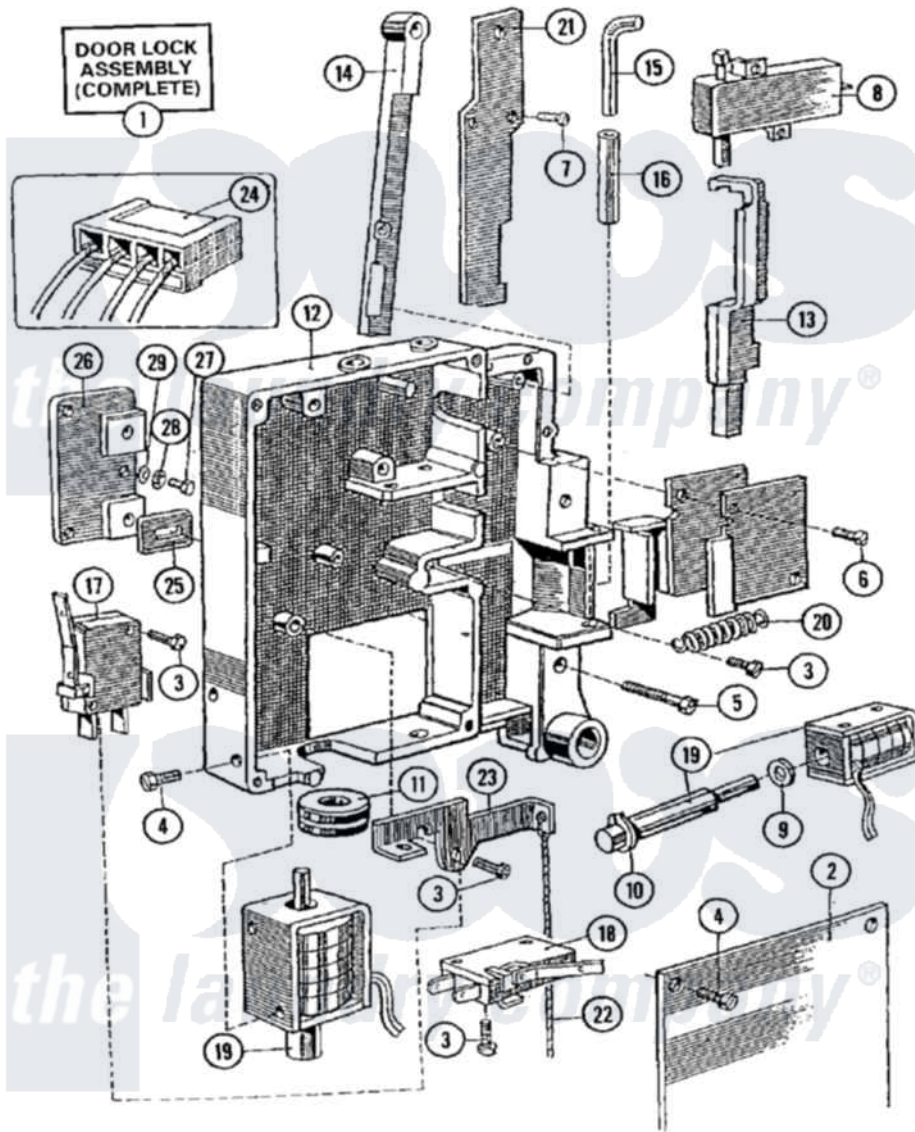

Maytag MFR50MCATS 06 - DOOR LOCK ASSEMBLY

Maytag Residential Maytag MFR50MCATS Washer Parts Parts Diagram 06 - DOOR LOCK ASSEMBLY
 Click on the part number to view part

Item	Original Part Number	Replaced By	Status	Part Description
001	23001129	23003679		Door Latch Complete
002	23001130			Plate, Cover
003	23001131			Screw
004	23001132			Screw
005	23001133			Screw
006	23001070			Screw
007	23001134			Bolt
008	23001135			Bimetal, Actuator
009	23001136			Washer
010	23001137			Ring, Retaining
011	23001138			Bushing, Cable Passage
012	23001139	Y23002898		Ground, Plate Lock
013	23001140			Small Lock Hook
014	23001141			Bar, Handle Latch
015	23001142			Retainer, Lock Tube
016	23001143			Tube, Lock

017	23001144		Microswitch, Lever
018	23001145		Microswitch, Lever
019	23001146		Coil
"	23001147		Coil
020	23001148	23002900	Spring, Locking Part
021	23001149		Leaf Spring, Latch Bar
022	23001152		Cord, Emergency Opening
023	23001153		Lever, Emergency Opening
024	23001154		Wiring Harness, Doorlock
025	23001155	23001368	Shim, Hinge Base
026	23001156		Spacer, Lock
027	23001157		Bolt
028	23001158		Lockwasher
029	23001159		Washer Lu