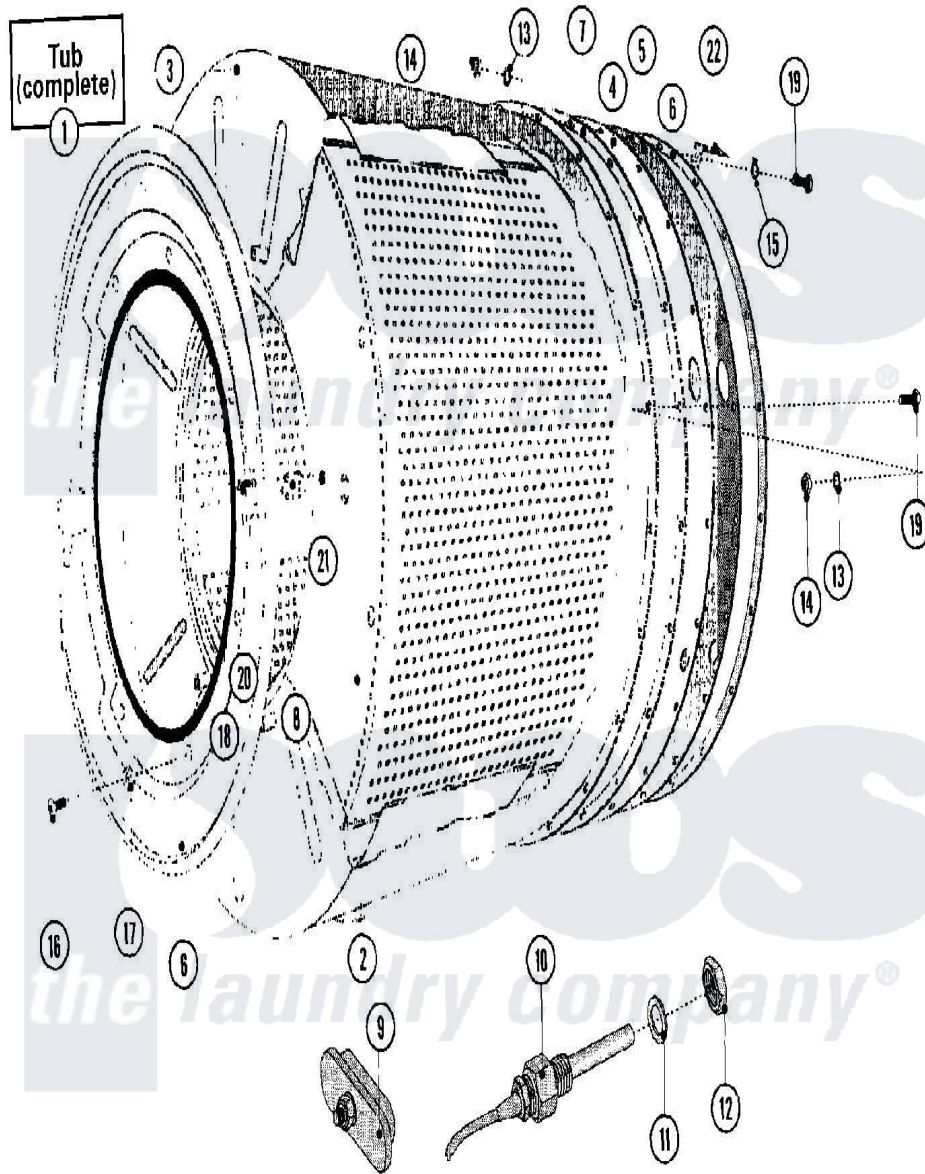

Maytag MFR50MCATS 24 - BASKET & OUTER SHELL ASSEMBLY(SERIES 11)

Maytag Residential Maytag MFR50MCATS Washer Parts Parts Diagram 24 - BASKET & OUTER SHELL ASSEMBLY(SERIES 11)
 Click on the part number to view part

Item	Original Part Number	Replaced By	Status	Part Description
001	NLA		Not Available	TUB (COMPLETE)
002	23003818			Drum And Shaft Mfr 50
003	23002971			Shell, Outer
004	23001194			Backplate
"	NLA		Not Available	PLATE, BASE
005	23001196			Backplate
"	23003981			Bearing Housing Stud 14mm
006	23001198			Shield
007	23001199			Gasket, Rear Shell
008	23001200			Hinge, Mirco Switch
009	23001594			Heating Element Hole Plug
010	23001592			Adaptor
011	23002179			Washer Nut M14
012	23002936			Temperature, Sensor Holder, Nut M14

013	23002358		LOCK WASHER M8
014	23001607	23001266	Nut M8
015	23001203		Washer
016	23002617	23001777	Screw, Drive
017	23001204		Washer, Finishing
018	23001088	23002473	Rubber, Protective
019	23002847	23001205	Bolt
020	23001089		Screw
021	23001055	23001014	Nut M4
022	23001206		Bracket, Motor Harness