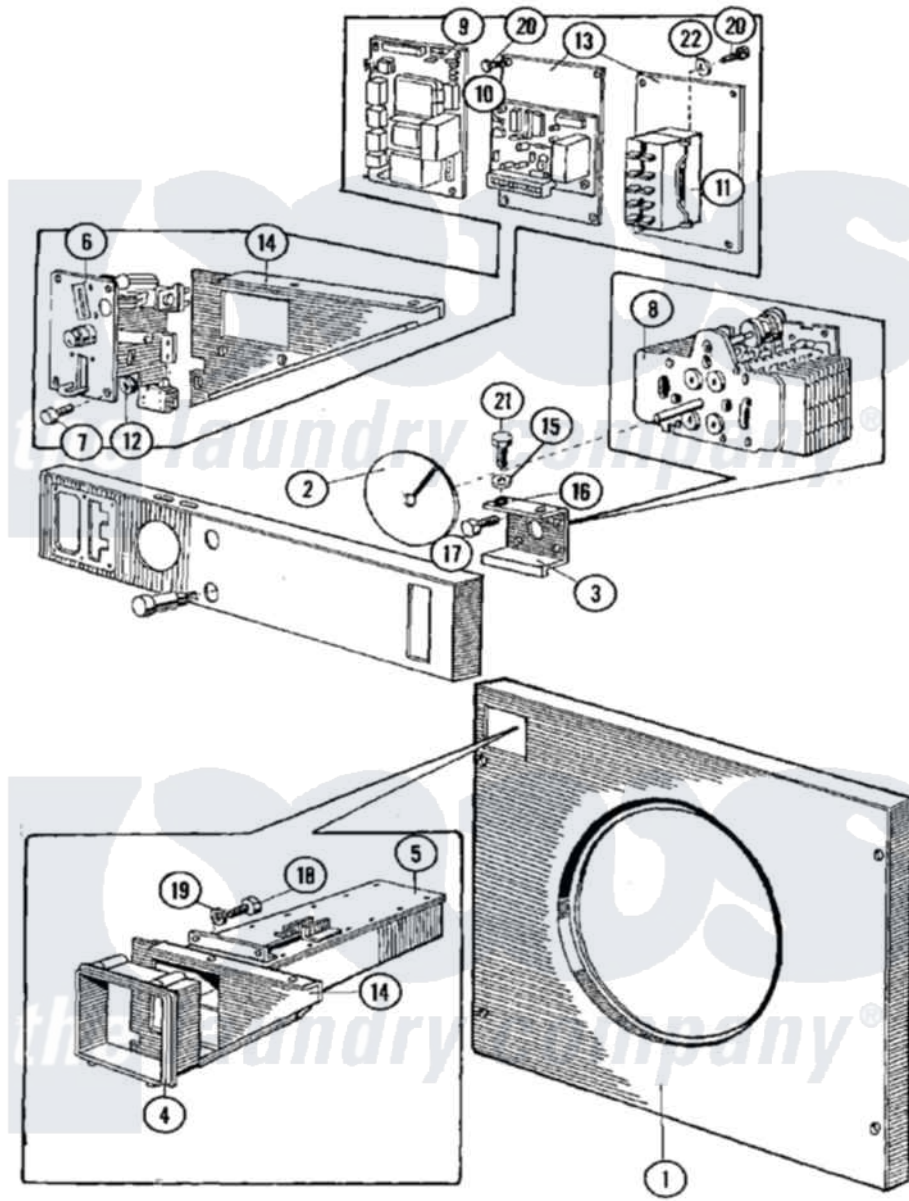

# Maytag MFR50PCATS 02 - TIMER & COIN ASSEMBLY

Maytag Residential Maytag MFR50PCATS Washer Parts Parts Diagram 02 - TIMER & COIN ASSEMBLY  
 Click on the part number to view part

Item	Original Part Number	Replaced By	Status	Part Description
001	<a href="#">23001320</a>			Panel, Front
"	NLA		Not Available	PANEL, FRONT (SS)OPL
002	<a href="#">23001060</a>			Disc, Timer Indicator
003	<a href="#">23001061</a>			Timer, Support
004	<a href="#">23001062</a>			Collar, Coin Vault
005	<a href="#">23001349</a>			Vault, Coin
006	<a href="#">23001063</a>			Meter, Coin
007	<a href="#">23001064</a>			Screw, Ornamental
008	<a href="#">23001065</a>			Timer
"	<a href="#">23002203</a>			Motor, Timer
"	<a href="#">23002204</a>			Motor, Timer
009	<a href="#">23001066</a>			Counter, Coin
"	23001693	<a href="#">23001066</a>		Counter, Coin
010	W10124350		Not Available	NOT REQUIRED PART OR SEE NOTE
011	<a href="#">23001068</a>			Relay, Start
012	<a href="#">23001053</a>			Nut

013	NLA		Not Available	MOUNTING PLATE, START RELAY
014	<a href="#">23001502</a>			Support, Coin Vault
015	23001028	<a href="#">23002756</a>		Lockwasher
016	<a href="#">23001027</a>			Washer
017	<a href="#">23001069</a>			Screw
018	<a href="#">23001070</a>			Screw
019	<a href="#">23001013</a>			Lock Washer External Teeth M4
"	<a href="#">23001054</a>			Washer, Locking
020	23001052	<a href="#">23002869</a>		Screw
021	<a href="#">23001026</a>			Bolt
024	<a href="#">23001038</a>			Conversion Kit
"	<a href="#">23002195</a>			Pc-Pn Conversion Kit
"	<a href="#">23002333</a>			Pc To Pn Conversion
"	<a href="#">23002334</a>			Mc To MN Convers.