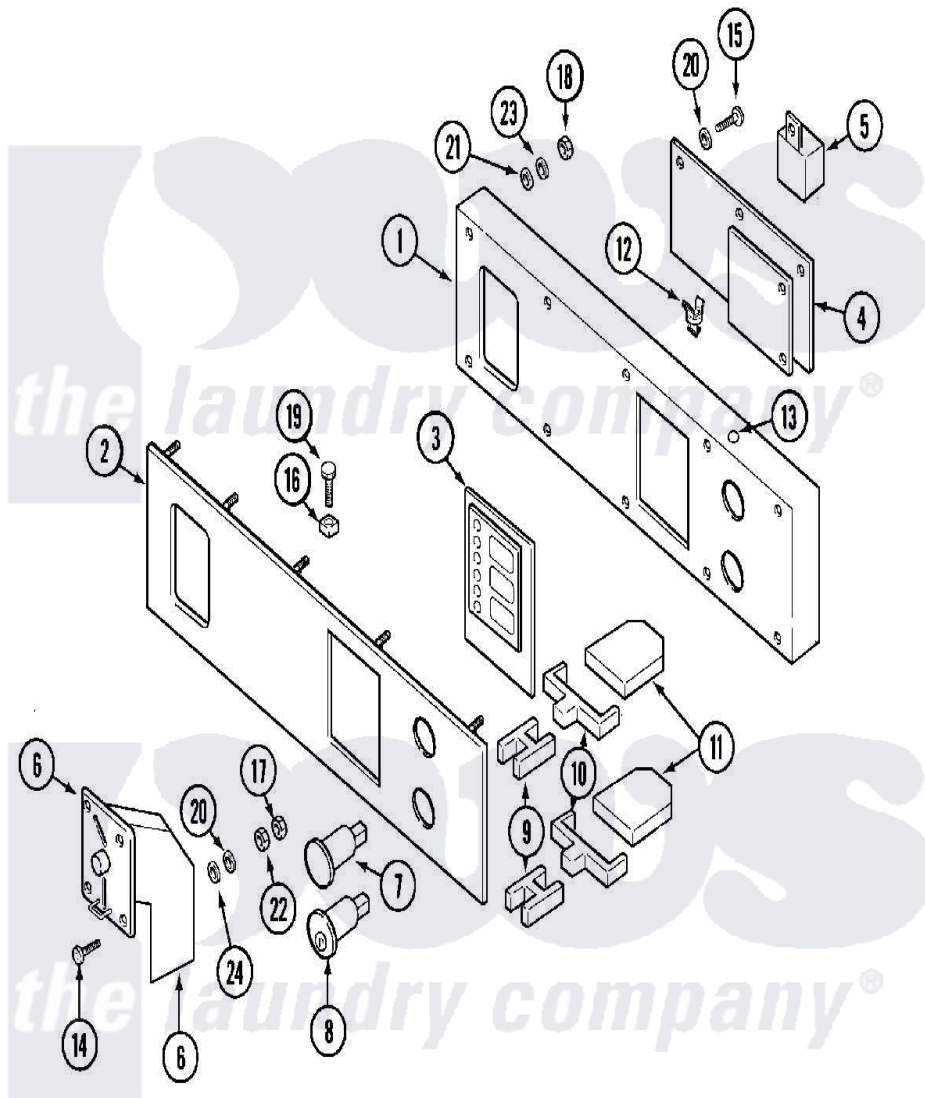

Maytag MFR50PCATS 03 - CONTROL PANEL (PC & PN MODELS)

Maytag Residential Maytag MFR50PCATS Washer Parts Parts Diagram 03 - CONTROL PANEL (PC & PN MODELS)
 Click on the part number to view part

Item	Original Part Number	Replaced By	Status	Part Description
001	NLA		Not Available	PANEL, CONTROL
002	NLA		Not Available	FACIA, CONTROL PANEL (PC)
003	23001526			Plexi, Microprocessor
004	23001525			Microprocessor
005	23003741			Controller, Apl283a V1.07
"	23003742	23003741		Controller, Apl283a V1.07
"	23003743	23003741		Controller, Apl283a V1.07
006	23001063			Meter, Coin
007	23001537	12001897		Kit- Key S
008	23001538	12001896		Kit- Key S
009	NLA		Not Available	CONNECTION PART
010	23001540			Adapter, Contact Block
011	23001541			Block, Contact
012	23001542			Holder, Board
013	NLA		Not Available	LABEL, EARTH
014	23001064			Screw, Ornamental

015	23001544		Bolt
016	NLA	Not Available	BOLT
017	23001053		Nut
018	23001055	23001014	Nut M4
019	23001339	23002455	Nut, Rapid
020	23002174	23003654	Washer M3.2
021	23001545	23002504	Washer M4
022	23001054		Washer, Locking
023	23001013		Lock Washer External Teeth M4
024	23001610	23002438	Washer M4.3
025	NLA	Not Available	INSERT PLATE, MANUAL OPERATION
026	23002330	Not Available	LABEL, CENTRAL STOP
027	23002331		Contactor, Central Stop
028	23002332		Knob, Central Stop
029	23001541		Block, Contact