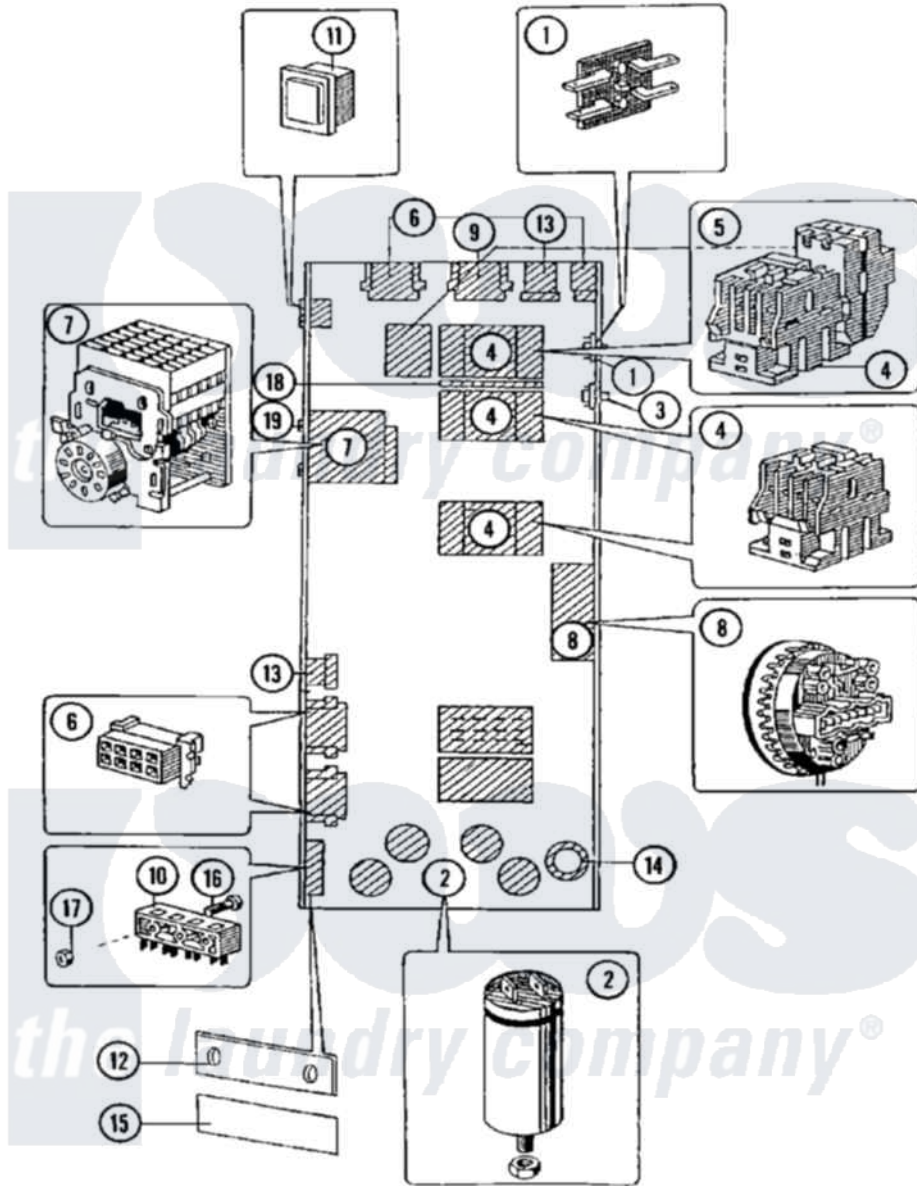

# Maytag MFR50PCATS 04 - MAIN CONTROLS

Maytag Residential Maytag MFR50PCATS Washer Parts Parts Diagram 04 - MAIN CONTROLS  
 Click on the part number to view part

Item	Original Part Number	Replaced By	Status	Part Description
001	<a href="#">23001094</a>			Bridge, Rectifier
002	<a href="#">23001096</a>			Capacitor
"	<a href="#">23001098</a>			Capacitor
003	<a href="#">23001099</a>			Socket, Pc Board Socket
004	23001100	<a href="#">23003750</a>		Frequency Inverter Contactor
"	23001101	<a href="#">23003751</a>		Contactora Lc1 D12
005	23001105	<a href="#">23003761</a>		Overload Relay LR2D
"	23001107	<a href="#">23003759</a>		Overload Relay LR2D
006	<a href="#">23001109</a>			Housing, Connector
007	<a href="#">23001110</a>			Timer, Reversing
008	23001111	<a href="#">23001513</a>		Switch, Water Level
"	23002176	<a href="#">23001513</a>		Switch, Water Level
009	<a href="#">23001112</a>			Housing, Connector
010	<a href="#">23002154</a>			Housing, Connector
011	<a href="#">23001114</a>			Rocker Switch, Prewash/No Prew
012	<a href="#">23001115</a>			Terminal Block Insulation

013	<a href="#">23001116</a>		Housing, Connector
014	<a href="#">23001117</a>		Ring, Rubber
015	<a href="#">23001118</a>		Sticker, Liquid Soap
016	<a href="#">23001089</a>		Screw
017	23001055	<a href="#">23001014</a>	Nut M4
018	23001119	<a href="#">23003762</a>	Mechanical Interlock
019	<a href="#">23001069</a>		Screw
020	NLA	Not Available	SCREW (M6 X 25)
021	23001515	<a href="#">23001312</a>	Mut M6
022	NLA	Not Available	WASHER (M6)
023	23001518		SERIES 15 - NO LONGER NEEDED
"	NLA	Not Available	NET FILTER
024	<a href="#">23001465</a>		Sticker, Electricity Warning
025	NLA	Not Available	STICKER
026	NLA	Not Available	LABEL, EARTH