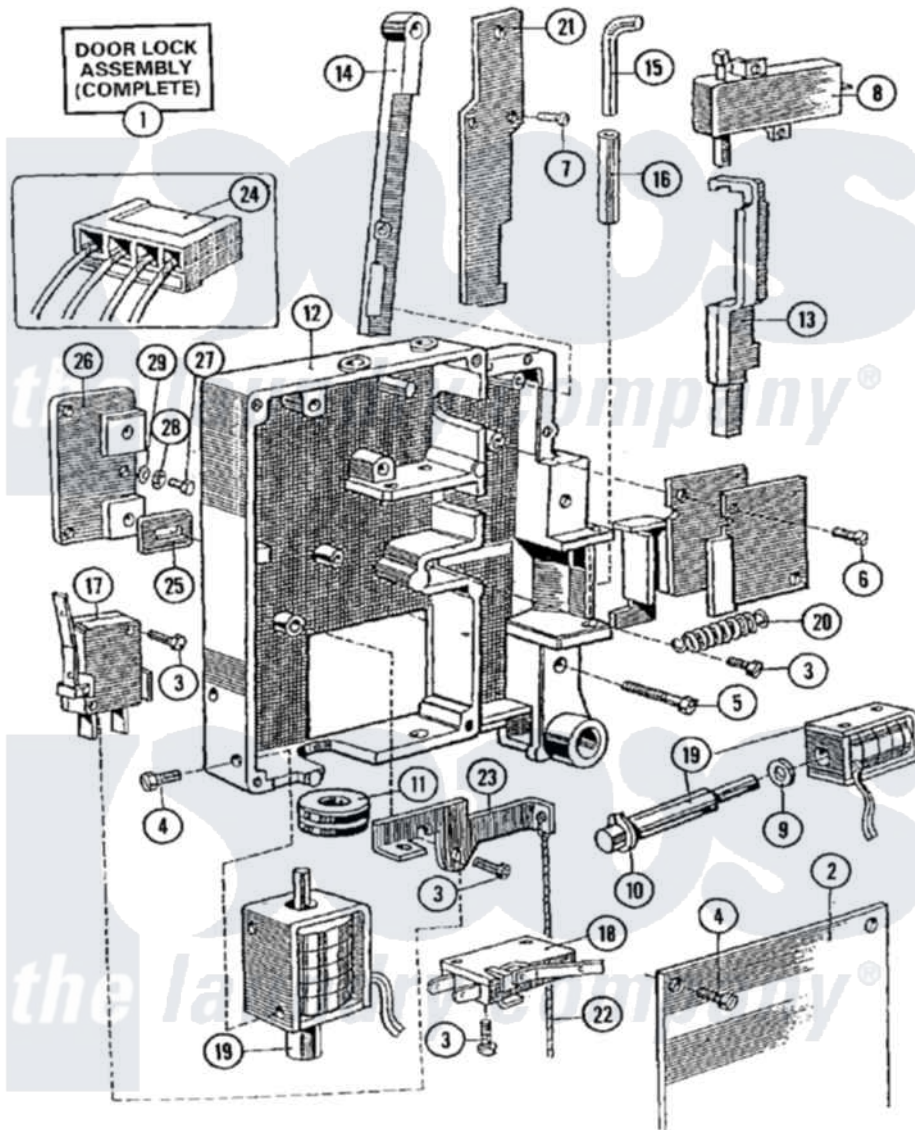

Maytag MFR50PCATS 05 - DOOR LOCK ASSEMBLY

Maytag Residential Maytag MFR50PCATS Washer Parts Parts Diagram 05 - DOOR LOCK ASSEMBLY
 Click on the part number to view part

Item	Original Part Number	Replaced By	Status	Part Description
001	23001129	23003679		Door Latch Complete
002	23001130			Plate, Cover
003	23001131			Screw
004	23001132			Screw
005	23001133			Screw
006	23001070			Screw
007	23001134			Bolt
008	23001135			Bimetal, Actuator
009	23001136			Washer
010	23001137			Ring, Retaining
011	23001138			Bushing, Cable Passage
012	23001139	Y23002898		Ground, Plate Lock
013	23001140			Small Lock Hook
014	23001141			Bar, Handle Latch
015	23001142			Retainer, Lock Tube
016	23001143			Tube, Lock

017	23001144		Microswitch, Lever
018	23001145		Microswitch, Lever
019	23001146		Coil
"	23001147		Coil
020	23001148	23002900	Spring, Locking Part
021	23001149		Leaf Spring, Latch Bar
022	23001152		Cord, Emergency Opening
023	23001153		Lever, Emergency Opening
024	23001154		Wiring Harness, Doorlock
025	23001155	23001368	Shim, Hinge Base
026	23001156		Spacer, Lock
027	23001157		Bolt
028	23001158		Lockwasher
029	23001159		Washer Lu