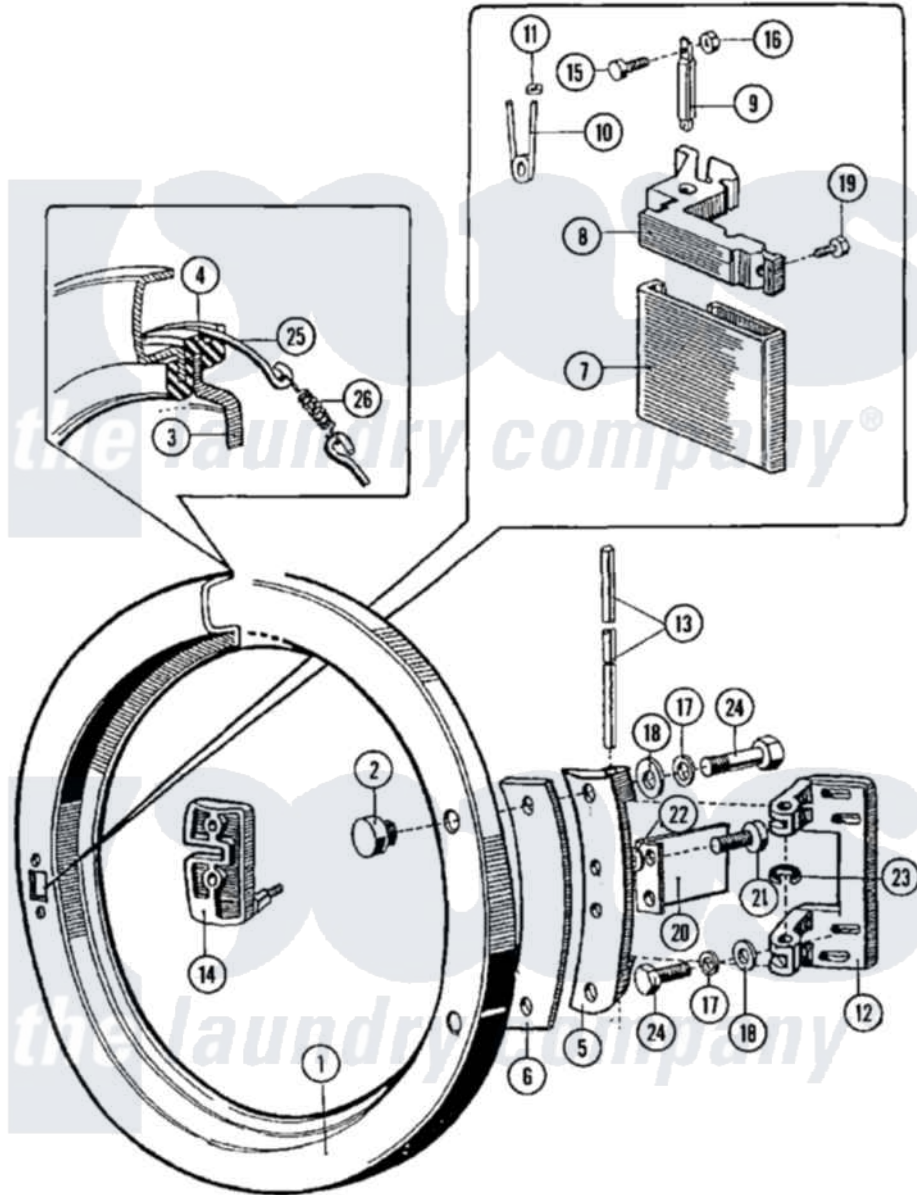

Maytag MFR50PCATS 06 - DOOR

Maytag [Residential Maytag MFR50PCATS Washer Parts](#) Parts Diagram 06 - DOOR
 Click on the part number to view part

Item	Original Part Number	Replaced By	Status	Part Description
001	23001161			Ring, Door
002	23001162			Nut, Ornamental
003	23001163			Glass, Door
004	23001164			Gasket, Door Glass
005	23001165			Plate, Hinge
006	23001166			Shim, Hinge Plate
007	23001510	12001889		Kit, Door HANdle Assembly HANdle Front And Back Included
"	23003631	12001889		Kit, Door HANdle Assembly HANdle Front And Back Included
"	23003632	12001889		Kit, Door HANdle Assembly HANdle Front And Back Included
"	23003700	12001889		Kit, Door HANdle Assembly HANdle Front And Back Included
008	23003634			Lever, Door

"	NLA	Not Available	LEVER, HANDLE
009	23001168		Door Handle Pivot Pin
010	23001169		Spring, Handle Lever
011	23001057	23002499	Spring Retaining Clip
"	23001170		Fastener, Spring
012	23001171		Base, Hinge
013	23001172		Shaft, Door Hinge
014	23001173		Handle, Lever Plate
015	23001175		Screw
"	23002937		Screw
016	23001176	23001312	Mut M6
017	23001158		Lockwasher
018	23001159		Washer Lu
019	23001177		Screw
"	23001372		Screw
020	23001178		Microswitch, Activating Plate
021	23001179		Screw
022	23001180	23001056	Ring, Shaft Locking
023	23001181		Ring, Retaining
024	23001182		Bolt
025	23001185		Doorseal, Tension Ring
026	23001186		Doorspring, Tension Spring