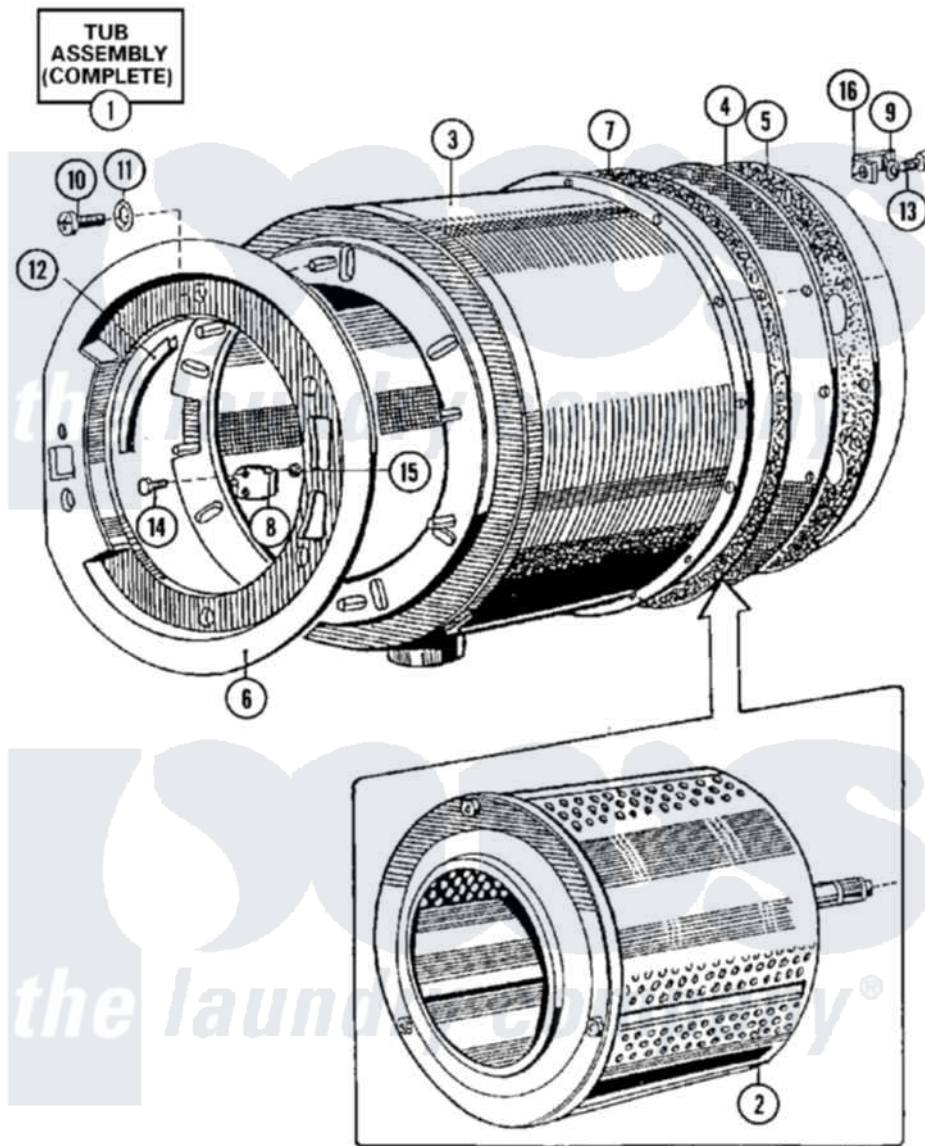

Maytag MFR50PCATS 07 - BASKET & OUTER SHELL ASSEMBLY

Maytag Residential Maytag MFR50PCATS Washer Parts Parts Diagram 07 - BASKET & OUTER SHELL ASSEMBLY
 Click on the part number to view part

Item	Original Part Number	Replaced By	Status	Part Description
001	NLA		Not Available	TUB (COMPLETE)
002	23001190	23003818		Drum And Shaft Mfr 50
003	23001192	23002971		Shell, Outer
004	23001194			Backplate
005	23001196			Backplate
"	23003981			Bearing Housing Stud 14mm
006	23001198			Shield
007	23001199			Gasket, Rear Shell
008	23001200			Hinge, Mirco Switch
009	23001203			Washer
010	23001177			Screw
011	23001204			Washer, Finishing
012	23001088	23002473		Rubber, Protective
013	23001205			Bolt
014	23001089			Screw
015	23001055	23001014		Nut M4