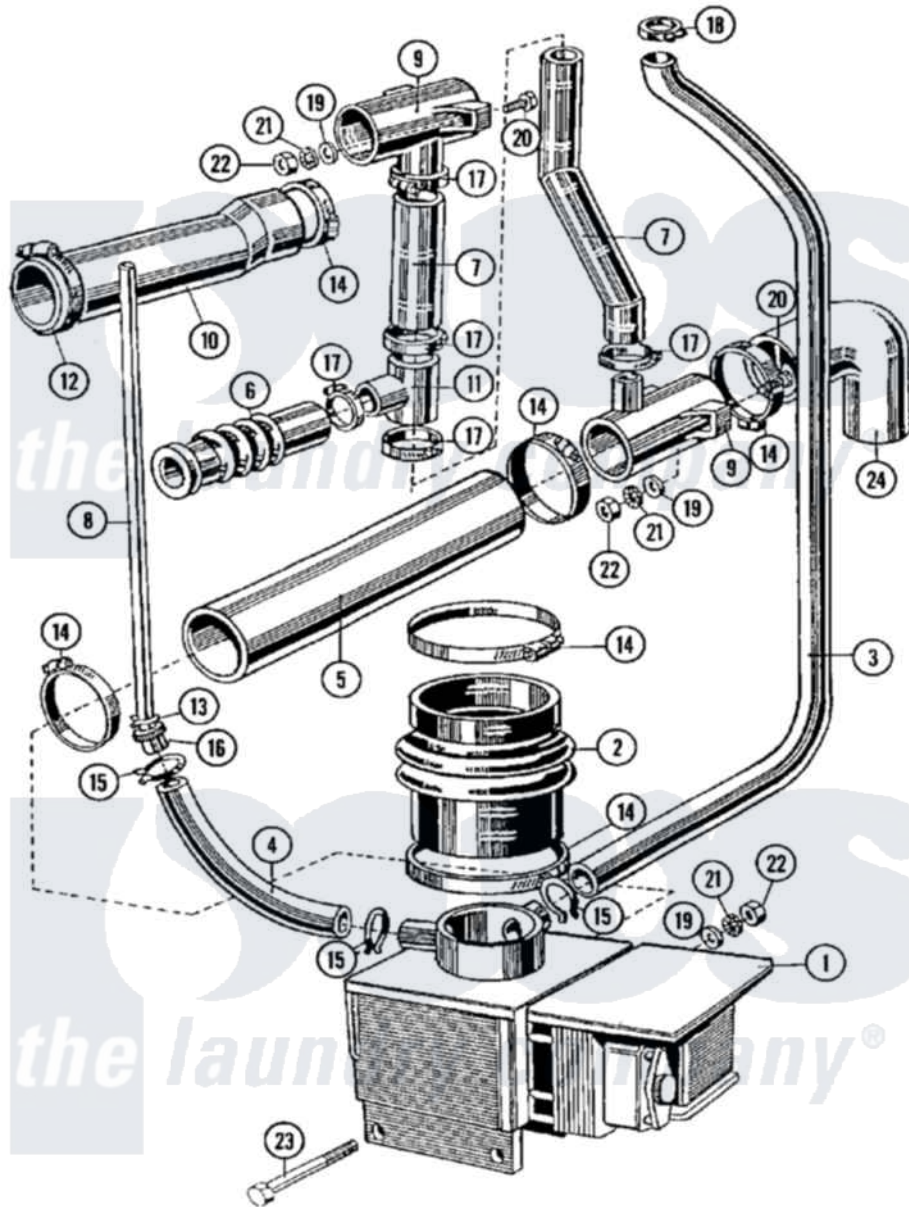

Maytag MFR50PCATS 09 - DRAIN & HOSE ASSEMBLY

Maytag Residential Maytag MFR50PCATS Washer Parts Parts Diagram 09 - DRAIN & HOSE ASSEMBLY
 Click on the part number to view part

| Item | Original Part Number | Replaced By | Status | Part Description |
|------|--------------------------|--------------------------|--------|----------------------------|
| 001 | 23001244 | | | Valve, Drain |
| " | 23002321 | | | Motor, Drain |
| 002 | 23001245 | | | Tub To Drain Hose |
| 003 | 23001246 | | | Lower Pressure Switch Hose |
| 004 | 23001247 | | | Hose, Air Dome |
| 005 | 23001248 | | | Hose, Drain |
| 006 | 23001250 | | | Corrugated Vent Hose |
| 007 | 23001251 | | | Lower Overflow Hose |
| 008 | 23001252 | | | Upper Pressure Switch Hose |
| 009 | 23001253 | | | Tee, Drain |
| 010 | 23001254 | 23004241 | | Hopper To T-Hose |
| 011 | 23001255 | | | Tee, Overflow Hose |
| 012 | 23001256 | 34001289 | | Clamp, Hose |
| 013 | 23001257 | 596669 | | Clamp, Manifold |
| 014 | 23001258 | 696392 | | Hose Clamp |
| 015 | 23001259 | | | Clamp, Corbin |

| | | | |
|-----|--------------------------|--------------------------|------------------------------|
| 016 | 23001260 | | Pressure Switch Hose Fitting |
| 017 | 23001261 | 616099 | Clamp |
| 018 | 23001262 | 616099 | Clamp |
| 019 | 23001263 | | Washer |
| 020 | 23001264 | | Bolt M8x20 |
| 021 | 23001265 | | Washer |
| 022 | 23001266 | | Nut M8 |
| 023 | 23001267 | 23002908 | Screw |
| 024 | 23001268 | 23002015 | Elbow |