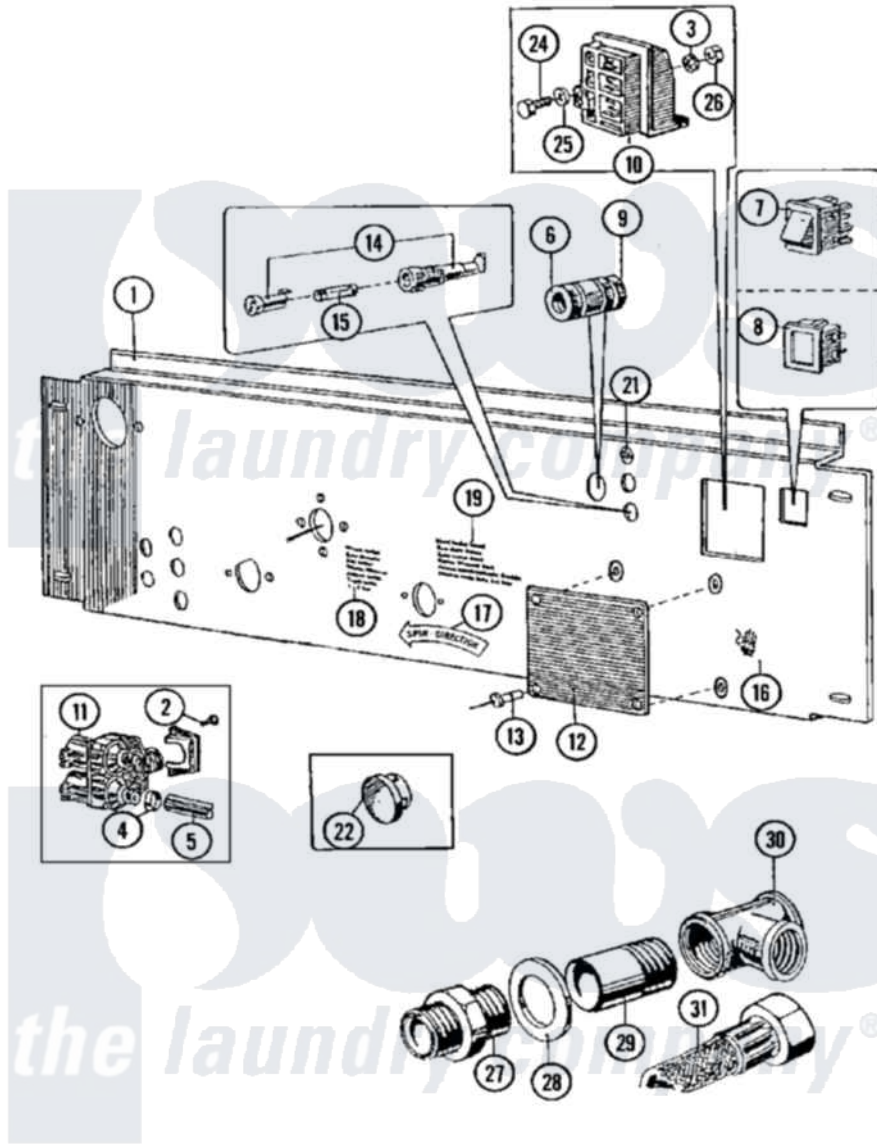

Maytag MFR50PCATS 13 - WATER VALVE & REAR PANEL

Maytag Residential Maytag MFR50PCATS Washer Parts Parts Diagram 13 - WATER VALVE & REAR PANEL
 Click on the part number to view part

Item	Original Part Number	Replaced By	Status	Part Description
001	23001339	23002455		Nut, Rapid
"	23001503			Panel, Valve
002	23001361			Bolt
003	23001013			Lock Washer External Teeth M4
004	23001506	596669		Clamp, Manifold
005	23001507			Waterhose
006	23001450			Swivel
007	23001529			Button
008	23001452			Square Plug
009	23001453			Nut, Swivel
010	23001454			Block, Terminal Connection
011	23001455			Valve, Two Way
"	23001522			Screw
"	NLA		Not Available	VALVES, PLATE
012	23001460			Plate, Identification
013	23001461			Rivets, Blind

014	23001462		Holder, Fuse
015	23001508		Fuse
016	23001465		Sticker, Electricity Warning
017	23001468		Sticker, Spin Direction
018	23001469		Sticker, Hot Water
019	23001471		Sticker, Cold Soft Water
020	23001509		Sticker, Pipe Thread
021	NLA	Not Available	STICKER (1A)
022	NLA	Not Available	PLUG, LIQUID SOAP OPENING
023	23001477		Adapter
024	NLA	Not Available	SCREW (M 4 X 16 BRASS)
025	NLA	Not Available	WASHER (DIA. 9 X 4.3 X 0.8)
026	23001481	23001014	Nut M4
027	23001482		Connection
028	23001483		Washer
029	23001484		Extension, Brass Pipe Thread
030	23001485		Tee, 3/4" Pipe Thread
031	23001523		North American, Hose