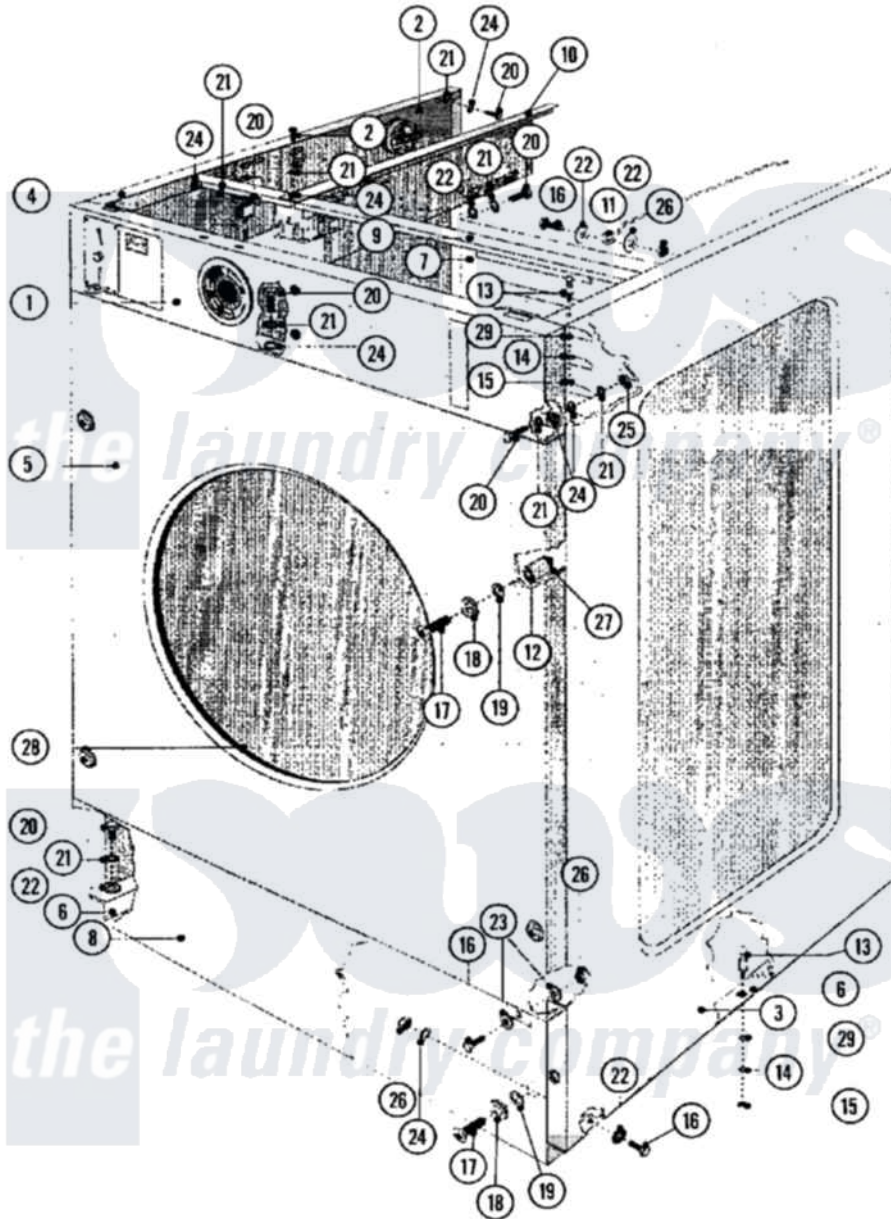

Maytag MFR50PCATS 15 - CABINET (SERIES 11)

Maytag Residential Maytag MFR50PCATS Washer Parts Parts Diagram 15 - CABINET (SERIES 11)
 Click on the part number to view part

Item	Original Part Number	Replaced By	Status	Part Description
001	23002849			Panel, Control
002	23002850			Components, Box Elec.
"	NLA		Not Available	HOLDER, CONDENSER
003	23002962			Panel, Side
004	23002963			Panel, Side
005	23001320			Panel, Front
"	23002853			Panel, Front
006	23002964			Support, Panel
"	23002965			Support, Panel
007	23002856			Plate, Back
008	23002857			Panel, Service
009	23002858	23001327		Beam, Cross
010	23001329			Holder, Box
011	23001330			Rod, Top Panel Support
012	23002860			Tube, Distance
013	23001332			Alignment Pin

014	23002465	23004485	Lock Washer M5
015	23002466	8184504	Nut
016	23002861		Screw Lu
017	23002456	23003478	Screw
018	23001337	23002457	Washer M6
019	23001338	23002458	Washer
020	23002354	23002461	Screw
021	23002756		Lockwasher
022	23001309		Washer Lu
023	23001203		Washer
024	23002282	23001027	Washer
025	23002436	Not Available	NUT (M6)
026	23002471	23001310	Nut, Self Locking
027	23001339	23002455	Nut, Rapid
028	23001088	23002473	Rubber, Protective
029	23002862	23001708	Washer