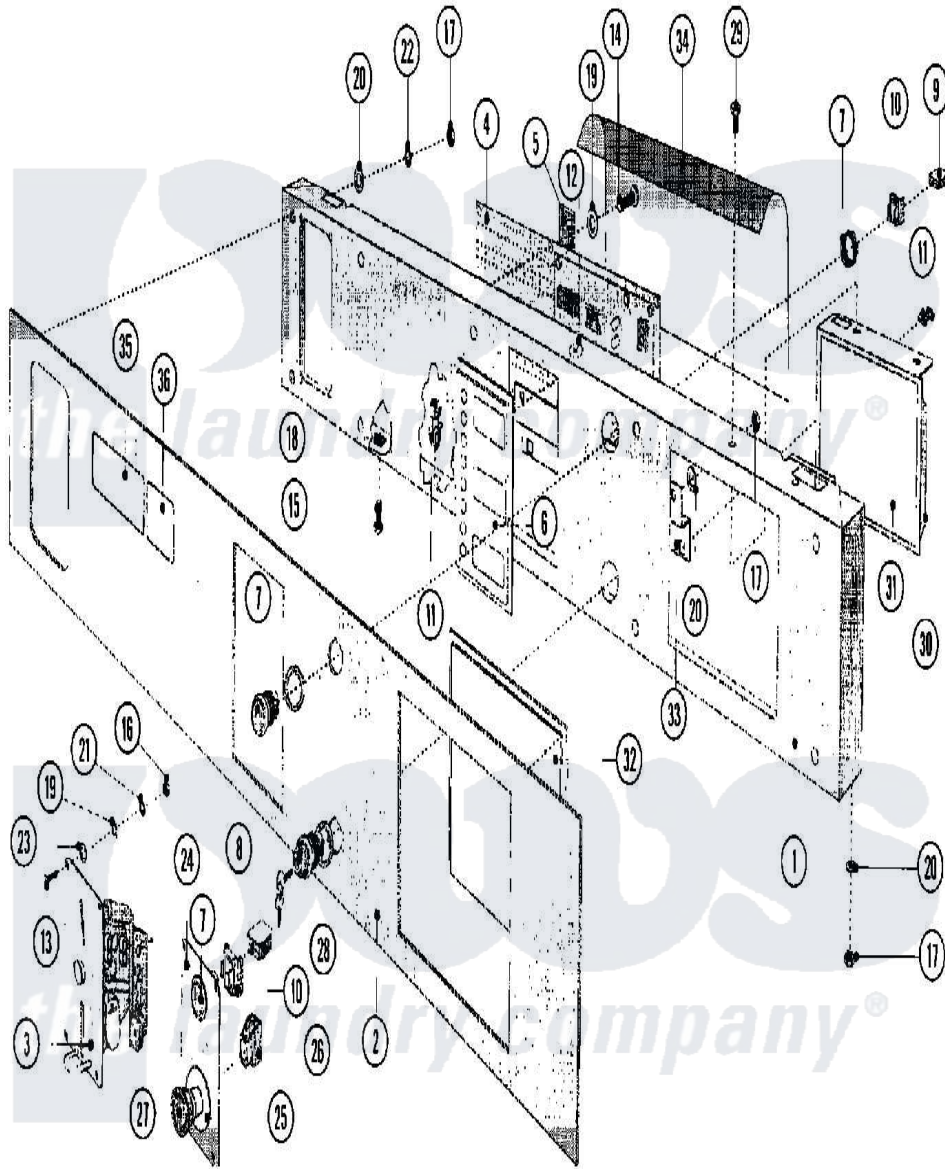

Maytag MFR50PCATS 16 - CONTROL PANEL (PC MODELS SERIES 11)

Maytag Residential Maytag MFR50PCATS Washer Parts Diagram 16 - CONTROL PANEL (PC MODELS SERIES 11)

Click on the part number to view part

| Item | Original Part Number | Replaced By | Status | Part Description |
|------|--------------------------|--------------------------|---------------|-------------------------------|
| 001 | NLA | | Not Available | PANEL, CONTROL |
| 002 | NLA | | Not Available | PANEL, CONTROL (W/COIN METER) |
| 003 | 23001063 | | | Meter, Coin |
| 004 | 23001525 | | | Microprocessor |
| 005 | 23003741 | | | Controller, Apl283a V1.07 |
| 006 | 23001526 | | | Plexi, Microprocessor |
| 007 | 23001537 | 12001897 | | Kit- Key S |
| 008 | 23001538 | 12001896 | | Kit- Key S |
| 009 | 23001541 | | | Block, Contact |
| 010 | 23001540 | | | Adapter, Contact Block |
| 011 | 23001542 | | | Holder, Board |
| 012 | NLA | | Not Available | LABEL, EARTH |
| 013 | 23001064 | | | Screw, Ornamental |
| 014 | 23002869 | | | Screw |
| 015 | NLA | | Not Available | BOLT (M6X16) |