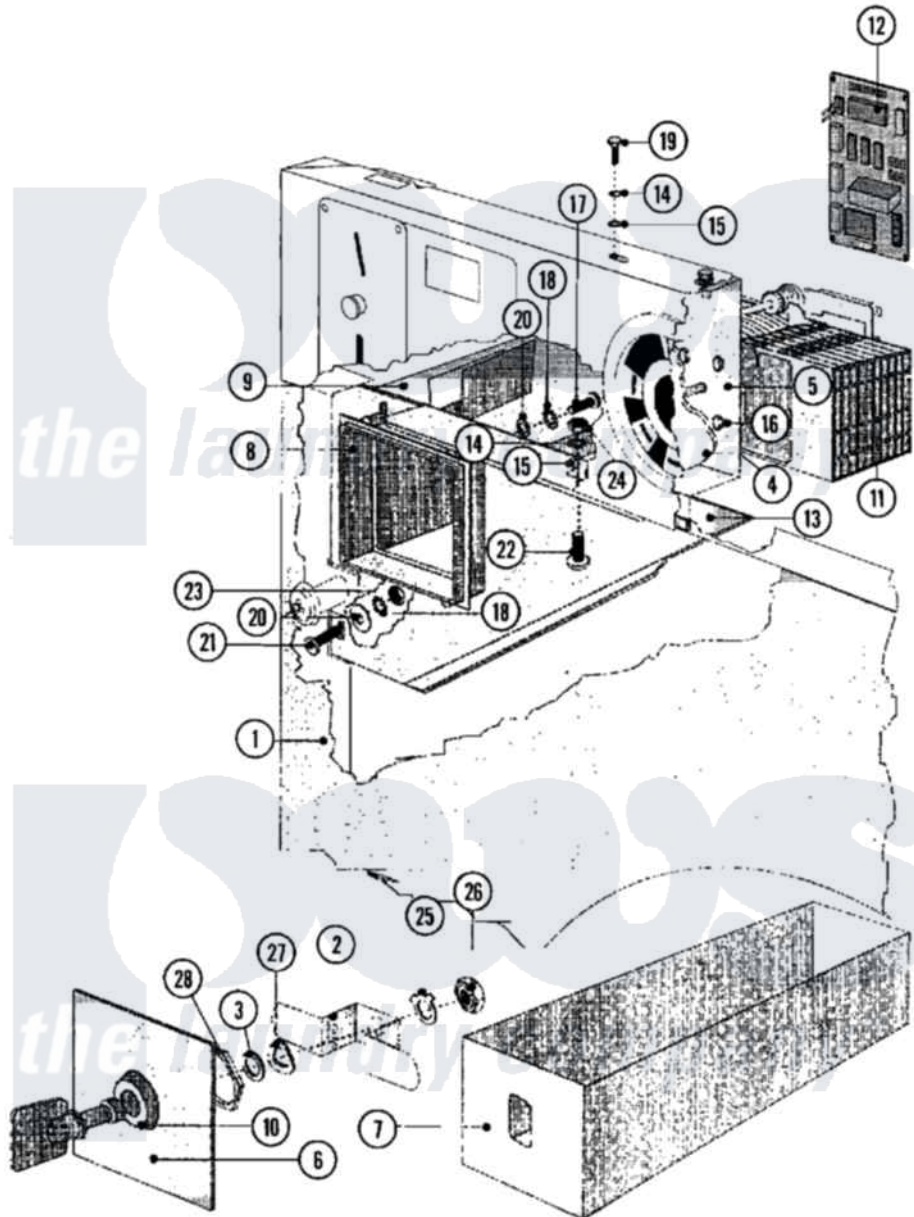

# Maytag MFR50PCATS 17 - TIMER & COIN ASSEMBLY (SERIES 11)

Maytag [Residential Maytag MFR50PCATS Washer Parts](#) Parts Diagram 17 - TIMER & COIN ASSEMBLY (SERIES 11)  
 Click on the part number to view part

Item	Original Part Number	Replaced By	Status	Part Description
001	<a href="#">23001320</a>			Panel, Front
"	NLA		Not Available	PANEL, FRONT (SS)OPL
002	<a href="#">23002879</a>			Cam, Coin Lock Box
003	<a href="#">23001580</a>			Washer
004	<a href="#">23001060</a>			Disc, Timer Indicator
005	<a href="#">23002880</a>			Timer, Support
006	<a href="#">23002881</a>			Plate, Coin Vault Ornamental
007	<a href="#">23002882</a>			Box, Coin
008	<a href="#">23002883</a>			Vault, Ornamental
009	<a href="#">23002884</a>			Vault, Coin Lu
010	<a href="#">23002885</a>			Lock, Coin Vault
011	<a href="#">23001065</a>			Timer
"	<a href="#">23002203</a>			Motor, Timer
"	<a href="#">23002204</a>			Motor, Timer
012	<a href="#">23001066</a>			Counter, Coin
"	23001693	<a href="#">23001066</a>		Counter, Coin

013	<a href="#">23001502</a>		Support, Coin Vault
014	<a href="#">23002756</a>		Lockwasher
015	<a href="#">23001027</a>		Washer
016	<a href="#">23002886</a>		Screw
017	23002423	<a href="#">23001361</a>	Bolt
018	23002111	<a href="#">23001013</a>	Lock Washer External Teeth M4
019	23002354	<a href="#">23002461</a>	Screw
020	23001610	<a href="#">23002438</a>	Washer M4.3
021	<a href="#">23001012</a>		Screw
022	NLA	Not Available	SCREW (M6X12)
023	23002399	<a href="#">23001014</a>	Nut M4
024	23002436	Not Available	NUT (M6)
025	NLA	Not Available	WASHER, SELF LOCKING
026	NLA	Not Available	NUT, LOCK (SMALL)
027	NLA	Not Available	WASHER, SPRING LOCK
028	NLA	Not Available	NUT, LOCK (BIG)
029	<a href="#">23001038</a>		Conversion Kit
"	<a href="#">23002195</a>		Pc-Pn Conversion Kit
"	<a href="#">23002333</a>		Pc To Pn Conversion
"	<a href="#">23002334</a>		Mc To MN Convers.