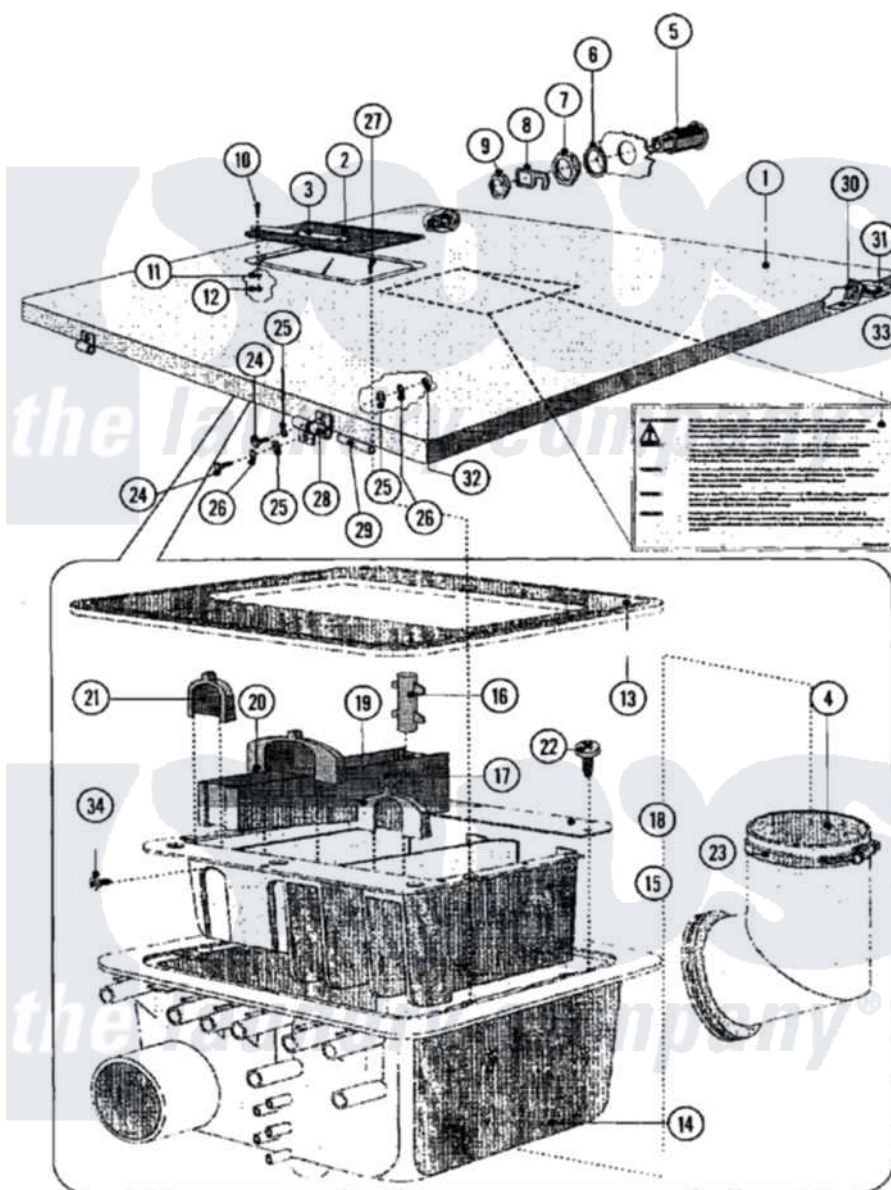

Maytag MFR50PCATS 18 - SOAP BOX & TOP COVER ASSEMBLY(SERIES 11)

Maytag Residential Maytag MFR50PCATS Washer Parts Parts Diagram 18 - SOAP BOX & TOP COVER ASSEMBLY(SERIES 11)

Click on the part number to view part

Item	Original Part Number	Replaced By	Status	Part Description
001	23002968	23001002		Cover, Top
002	23001003			Rubber Cover, Soap Box
003	23002893			Lath, Rubber Cover Soap Hopper
004	23001005			Rubber Hose, Soap Box
005	23001006			Lock, Top Panel
"	23002673			Key-Top Panel
006	23001007			Washer M21x27x1
007	23001008			Nut, Lock
008	23001009			Hook, Lock
"	23001010			Hook, Lock
009	23001011			Nut
010	23001012			Screw
011	23001636	23002674		Spring, Lock Washer
012	23002652			Nut

013	23001015		Rubber Seal, Soap Box
014	23001016		External Soap Hopper
015	23001017		Soap Hopper Insert
016	23001018		Syphon Hose
017	23001019		Fabric Softner Insert
018	23001020		Insert Retainer
019	23001021		Prewash Diverter
020	23001022		Mainwash Diverter
021	23001023		Fabric Softner Diverter
022	23001024	23003782	Screw 3 Stainless Steel Lu
023	23001025		Clamp, Hose
024	23002462		Screw Lu
025	23001027		Washer
026	23002756		Lockwasher
027	23002894	23003484	Screw
028	23001030		Hinge, Top Cover
029	23001031		Shaft, Hinge
030	23001032		Spring Clip
031	23001033		Rivets, Blind Lu
032	23002436	Not Available	NUT (M6)
033	23001550		Sticker, Service Warning
034	NLA	Not Available	SCREW, SLOTTED (PAN HEAD)