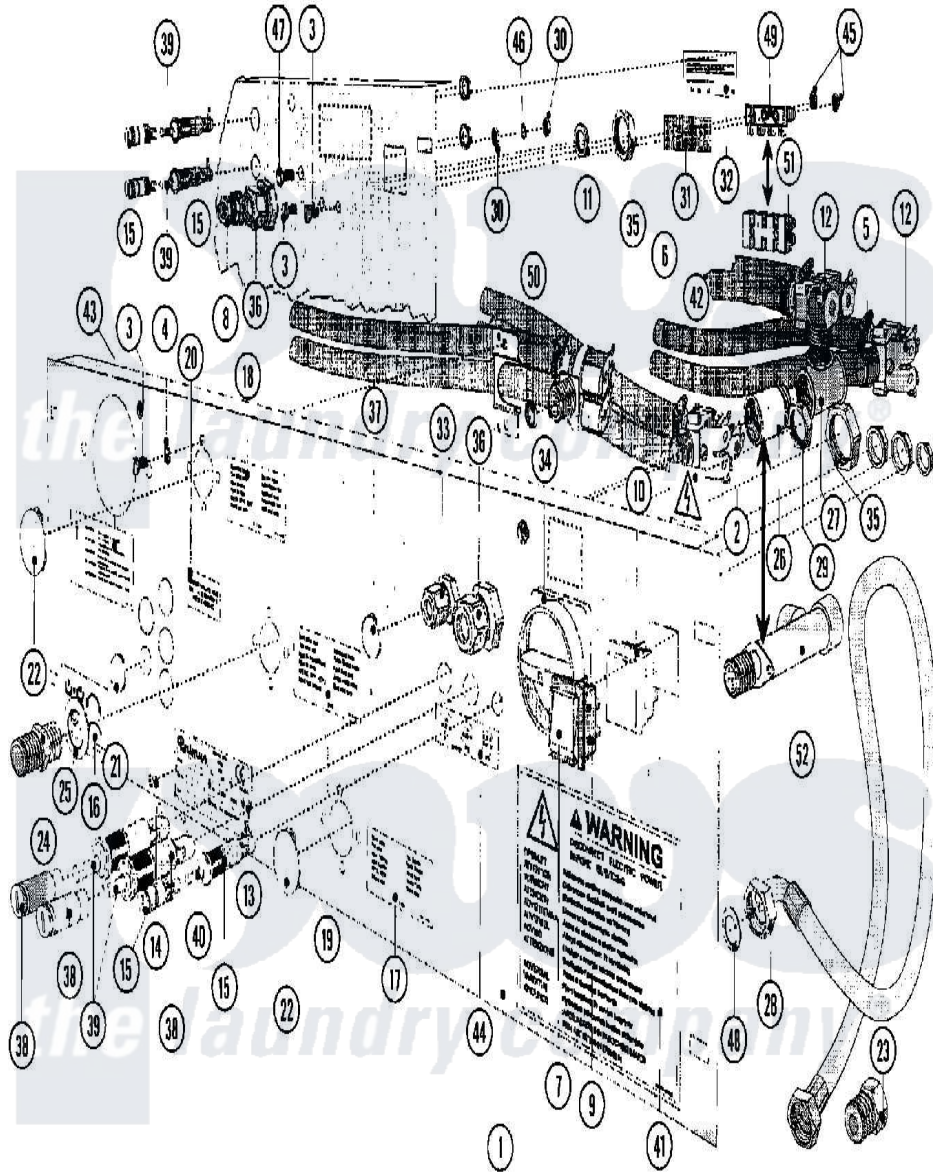

Maytag MFR50PCATS 21 - WATER VALVE & REAR PANEL (SERIES 11)

Maytag Residential Maytag MFR50PCATS Washer Parts Diagram 21 - WATER VALVE & REAR PANEL (SERIES 11)

Click on the part number to view part

Item	Original Part Number	Replaced By	Status	Part Description
001	23002909	23003683		Bridge, Rear
002	23001533			Valve, Three-Way
003	23002423	23001361		Bolt
004	23002111	23001013		Lock Washer External Teeth M4
005	23001506	596669		Clamp, Manifold
006	23001507			Waterhose
007	23001532			Cover, Button
008	23001453			Nut, Swivel
009	23001529			Button
010	23001452			Square Plug
011	23001450			Swivel
012	23001455			Valve, Two Way
013	BLANK		Not Available	PLATE, IDENTIFICATION
014	23001461			Rivets, Blind
015	23001462			Holder, Fuse