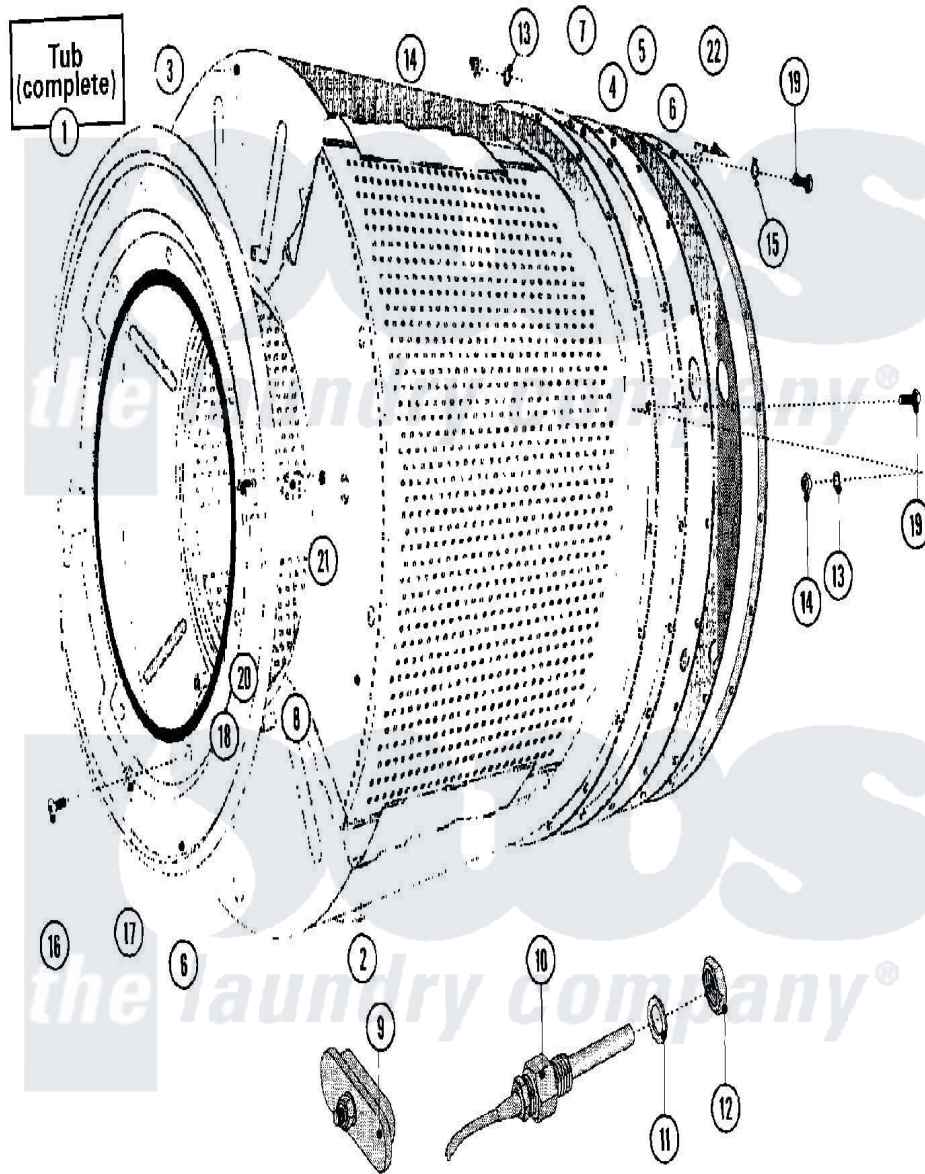

Maytag MFR50PCATS 23 - BASKET & OUTER SHELL ASSEMBLY(SERIES 11)

Maytag Residential Maytag MFR50PCATS Washer Parts Parts Diagram 23 - BASKET & OUTER SHELL ASSEMBLY(SERIES 11)
 Click on the part number to view part

Item	Original Part Number	Replaced By	Status	Part Description
001	NLA		Not Available	TUB (COMPLETE)
002	23003818			Drum And Shaft Mfr 50
003	23002971			Shell, Outer
004	23001194			Backplate
"	NLA		Not Available	PLATE, BASE
005	23001196			Backplate
"	23003981			Bearing Housing Stud 14mm
006	23001198			Shield
007	23001199			Gasket, Rear Shell
008	23001200			Hinge, Mirco Switch
009	23001594			Heating Element Hole Plug
010	23001592			Adaptor
011	23002179			Washer Nut M14
012	23002936			Temperature, Sensor Holder, Nut M14

013	23002358		LOCK WASHER M8
014	23001607	23001266	Nut M8
015	23001203		Washer
016	23002617	23001777	Screw, Drive
017	23001204		Washer, Finishing
018	23001088	23002473	Rubber, Protective
019	23002847	23001205	Bolt
020	23001089		Screw
021	23001055	23001014	Nut M4
022	23001206		Bracket, Motor Harness