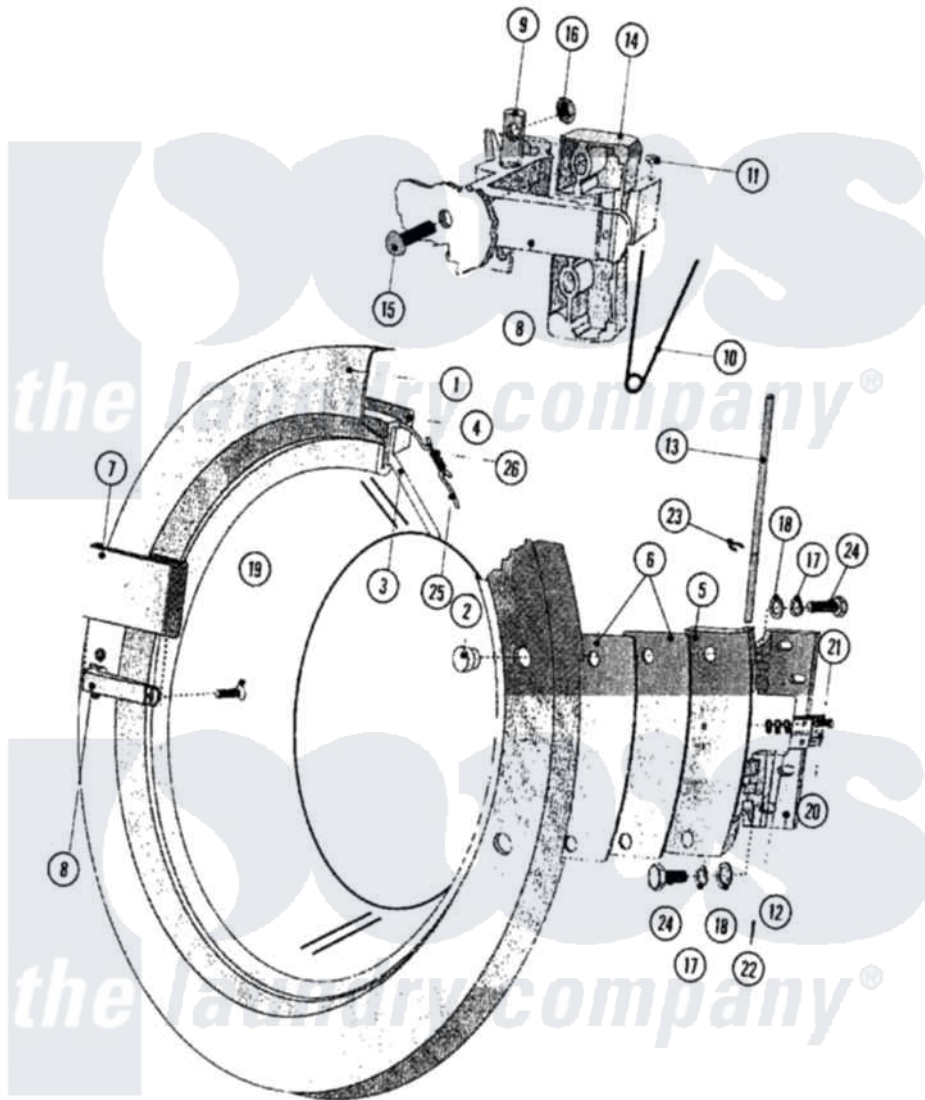

Maytag MFR50PCATS 24 - DOOR (SERIES 11)

Maytag Residential Maytag MFR50PCATS Washer Parts Parts Diagram 24 - DOOR (SERIES 11)
 Click on the part number to view part

Item	Original Part Number	Replaced By	Status	Part Description
001	23001161			Ring, Door
002	23001162			Nut, Ornamental
003	23001163			Glass, Door
004	23001164			Gasket, Door Glass
005	23001165			Plate, Hinge
006	23001166			Shim, Hinge Plate
007	12001889			Kit, Door HANdle Assembly HANdle Front And Back Included
"	23001510	12001889		Kit, Door HANdle Assembly HANdle Front And Back Included
008	23003634			Lever, Door
"	NLA		Not Available	LEVER, HANDLE
009	23001168			Door Handle Pivot Pin
010	23001169			Spring, Handle Lever
011	23001057	23002499		Spring Retaining Clip
012	23001171			Base, Hinge

013	23001172		Shaft, Door Hinge
014	23001173		Handle, Lever Plate
015	23002937		Screw
016	23001176	23001312	Mut M6
"	23002280		Nut M6
017	23002130	23001158	Lockwasher
018	23001643	23002424	Washer M6.4
019	23001177		Screw
"	23002617	23001777	Screw, Drive
020	23001178		Microswitch, Activating Plate
021	23001178		Microswitch, Activating Plate
022	23001781	23001179	Screw
023	23001708		Washer
024	23001181		Ring, Retaining
025	23002279	23002462	Screw Lu
026	23002279	23002462	Screw Lu
027	23001185		Doorseal, Tension Ring
028	23001186		Doorspring, Tension Spring