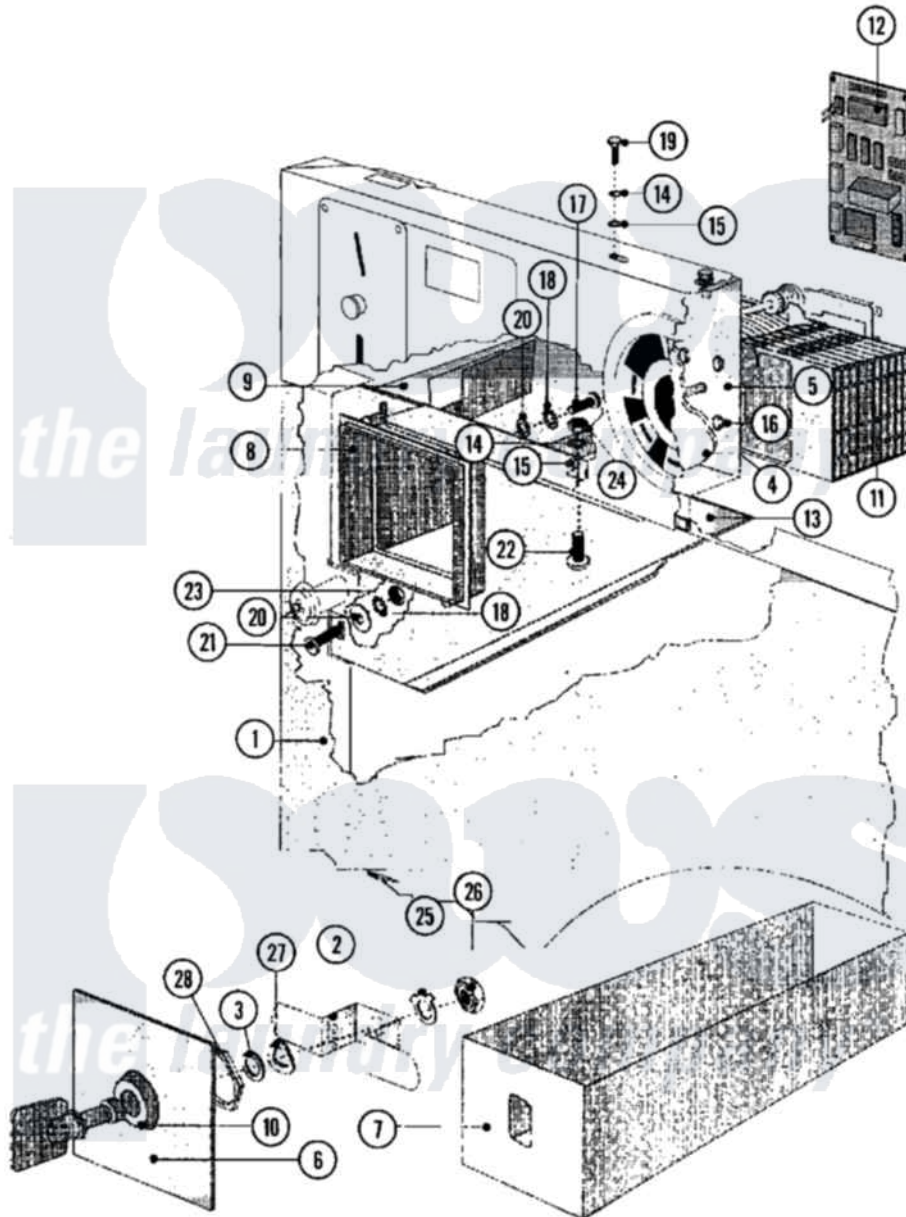

Maytag MFR50PCAVS 17 - TIMER & COIN ASSEMBLY (SERIES 11)

Maytag Residential Maytag MFR50PCAVS Washer Parts Parts Diagram 17 - TIMER & COIN ASSEMBLY (SERIES 11)
 Click on the part number to view part

Item	Original Part Number	Replaced By	Status	Part Description
001	23001320			Panel, Front
"	NLA		Not Available	PANEL, FRONT (SS)OPL
002	23002879			Cam, Coin Lock Box
003	23001580			Washer
004	23001060			Disc, Timer Indicator
005	23002880			Timer, Support
006	23002881			Plate, Coin Vault Ornamental
007	23002882			Box, Coin
008	23002883			Vault, Ornamental
009	23002884			Vault, Coin Lu
010	23002885			Lock, Coin Vault
011	23001065			Timer
"	23002203			Motor, Timer
"	23002204			Motor, Timer
012	23001066			Counter, Coin
"	23001693	23001066		Counter, Coin

013	23001502		Support, Coin Vault
014	23002756		Lockwasher
015	23001027		Washer
016	23002886		Screw
017	23002423	23001361	Bolt
018	23002111	23001013	Lock Washer External Teeth M4
019	23002354	23002461	Screw
020	23001610	23002438	Washer M4.3
021	23001012		Screw
022	NLA	Not Available	SCREW (M6X12)
023	23002399	23001014	Nut M4
024	23002436	Not Available	NUT (M6)
025	NLA	Not Available	WASHER, SELF LOCKING
026	NLA	Not Available	NUT, LOCK (SMALL)
027	NLA	Not Available	WASHER, SPRING LOCK
028	NLA	Not Available	NUT, LOCK (BIG)
029	23001038		Conversion Kit
"	23002195		Pc-Pn Conversion Kit
"	23002333		Pc To Pn Conversion
"	23002334		Mc To MN Convers.