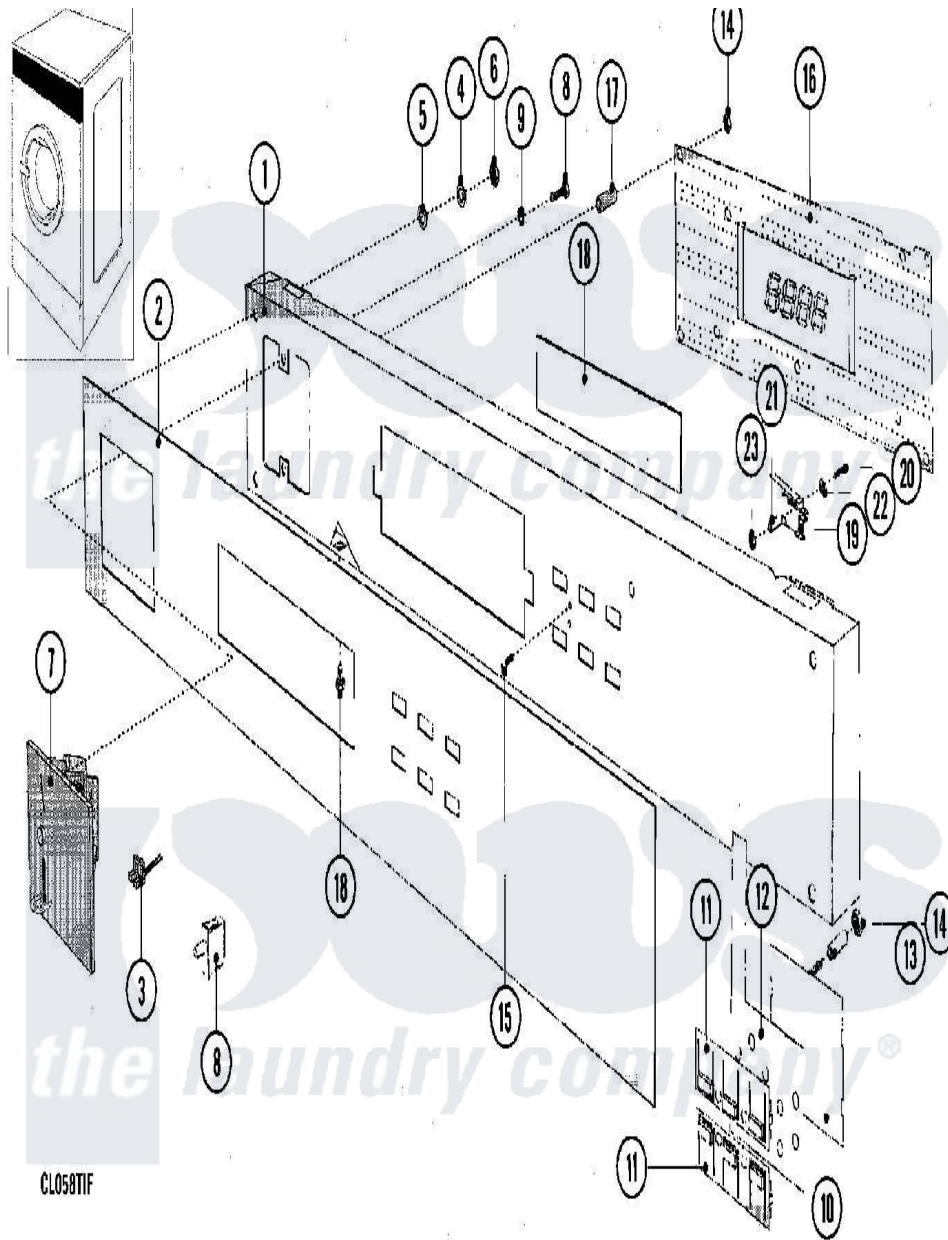

Maytag MFR50PDATS 02 - CONTROL PANEL

Maytag Residential Maytag MFR50PDATS Washer Parts Parts Diagram 02 - CONTROL PANEL
 Click on the part number to view part

Item	Original Part Number	Replaced By	Status	Part Description
001	23003637	23003814		Panel, Control
"	23003814			Panel, Control
002	23003642	23003725		Facia, Control Paenl Mfr 25
"	23003725			Facia, Control Paenl Mfr 25
003	23003657			Sensor, Optic
004	23002842			Bracket, Support
005	23002426	23002950		Lock Washer M4
006	23003666	23001014		Nut M4
007	23002884			Vault, Coin Lu
"	23003644			Coin Drop
"	23003975			Vault, Coin Mfr35/50
008	23003656			Switch, Coin Box
009	23002465	23004485		Lock Washer M5
010	23003645			Holder
011	23003646			Buttons, Row Of 3
012	23003647			Switch, Membrane

013	23003648		Tube
014	23003649	M0282005	Nut-Keps
015	23002617	23001777	Screw, Drive
016	23003705	23003735	Control Board
017	23003651		Tube
018	23003655	W10131114	Cover, Display
019	23001145		Microswitch, Lever
020	23003652		Screw, Switch
021	23003653		Spacer
022	23003654		Washer M3.2
023	23002958		Nut M3