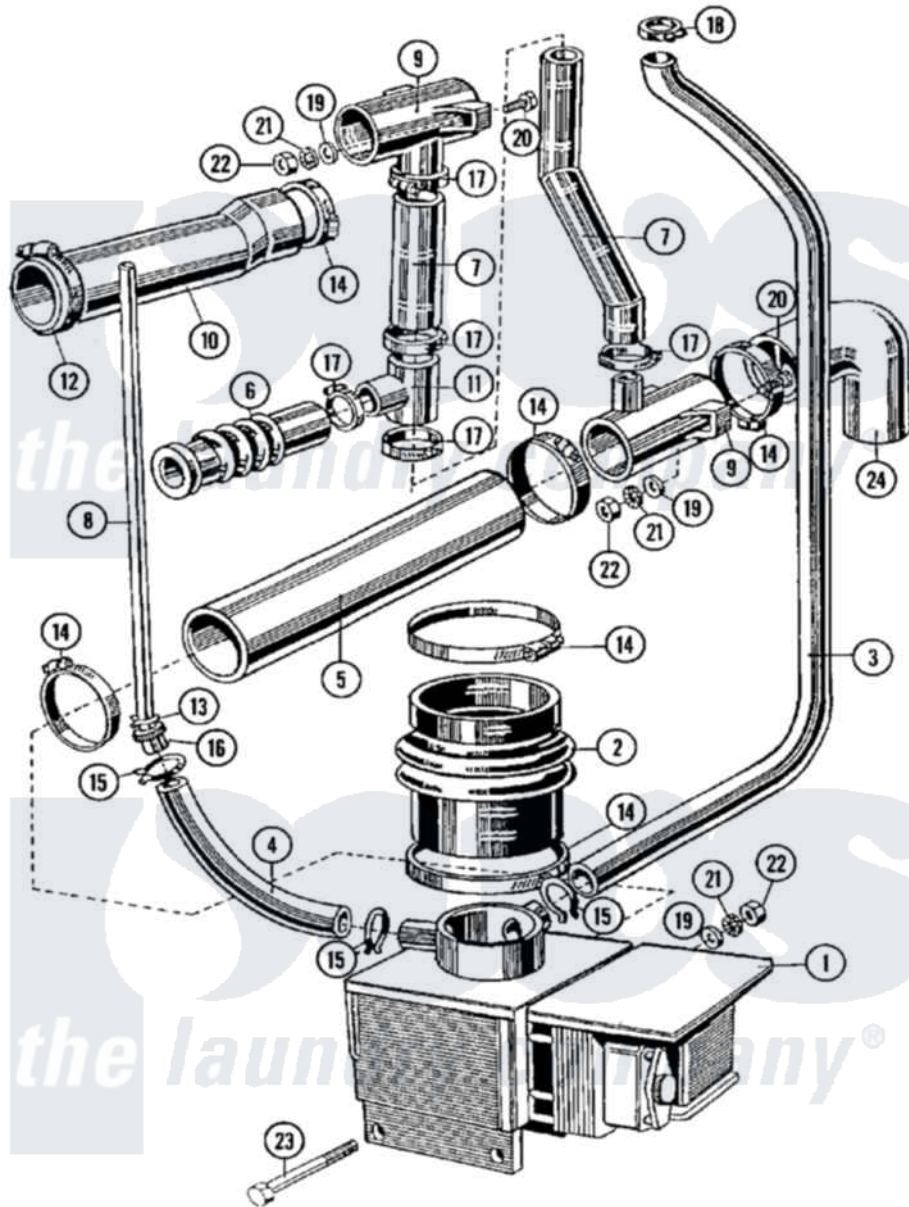

Maytag MFR50PDATS 07 - DRAIN & HOSE ASSEMBLY

Maytag Residential Maytag MFR50PDATS Washer Parts Parts Diagram 07 - DRAIN & HOSE ASSEMBLY
 Click on the part number to view part

Item	Original Part Number	Replaced By	Status	Part Description
001	23001244			Valve, Drain
"	23002321			Motor, Drain
002	23001245			Tub To Drain Hose
003	23001246			Lower Pressure Switch Hose
004	23001247			Hose, Air Dome
005	23001248			Hose, Drain
006	23001250			Corrugated Vent Hose
007	23001251			Lower Overflow Hose
008	23001252			Upper Pressure Switch Hose
009	23001253			Tee, Drain
010	23001254	23004241		Hopper To T-Hose
011	23001255			Tee, Overflow Hose
012	23001256	34001289		Clamp, Hose
013	23001257	596669		Clamp, Manifold
014	23001258	696392		Hose Clamp
015	23001259			Clamp, Corbin

016	23001260		Pressure Switch Hose Fitting
017	23001261	616099	Clamp
018	23001262	616099	Clamp
019	23001263		Washer
020	23001264		Bolt M8x20
021	23001265		Washer
022	23001266		Nut M8
023	23001267	23002908	Screw
024	23001268	23002015	Elbow