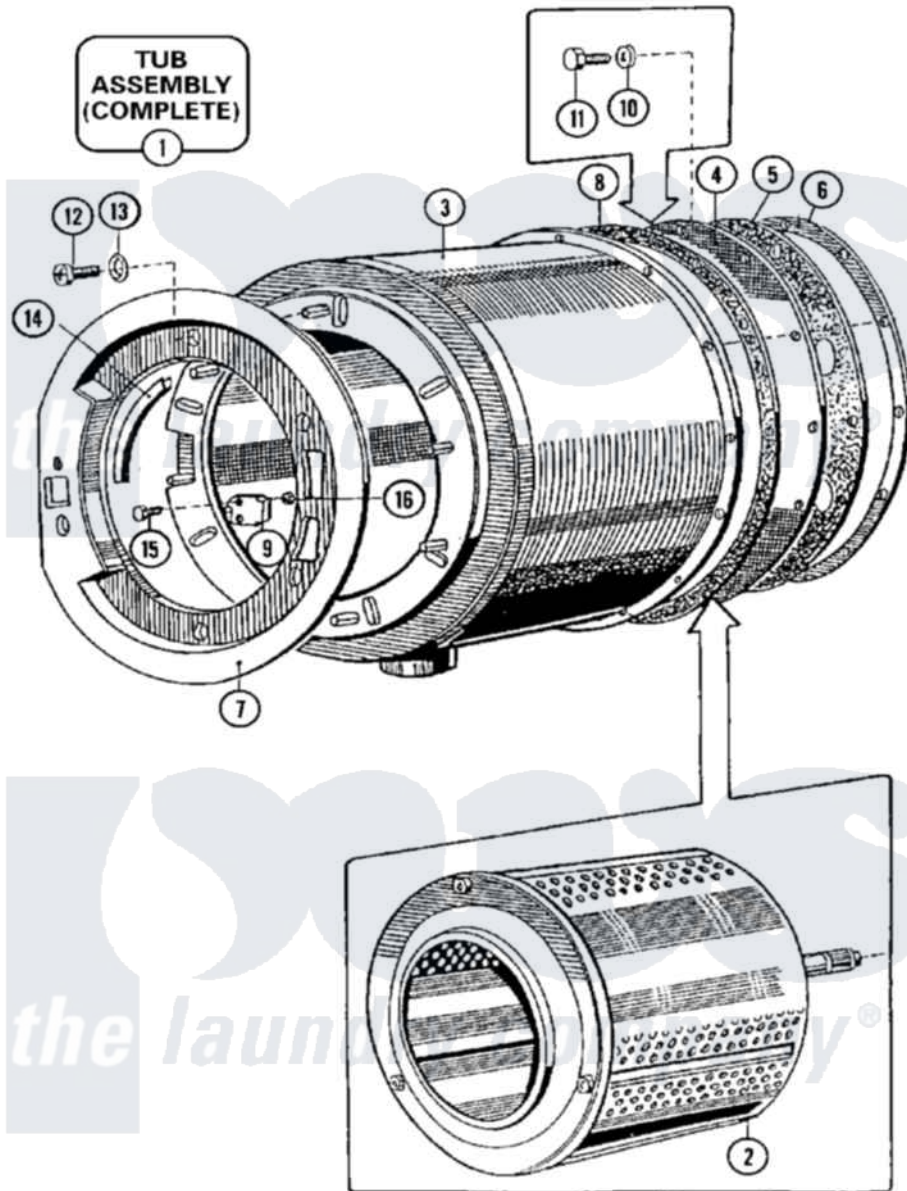

Maytag MFR50PDATS 10 - BASKET & OUTER SHELL ASSEMBLY

Maytag Residential Maytag MFR50PDATS Washer Parts Parts Diagram 10 - BASKET & OUTER SHELL ASSEMBLY
 Click on the part number to view part

Item	Original Part Number	Replaced By	Status	Part Description
001	W10124350		Not Available	NOT AVAILABLE
002	23003818			Drum And Shaft Mfr 50
003	23002971			Shell, Outer
004	NLA		Not Available	PLATE, BASE (STLS)
005	23003981			Bearing Housing Stud 14mm
"	NLA		Not Available	PLATE, BASE (IRON)
006	23002935			Ring
007	NLA		Not Available	PLATE, BASE (IRON)
008	23001199			Gasket, Rear Shell
009	23001200			Hinge, Mirco Switch
010	23001201			Washer
011	23001202	23002940		Screw
"	23001265			Washer
"	23001306			Nut, Self Locking
012	23001177			Screw
013	23001204			Washer, Finishing

014 23001088

[23002473](#)

Rubber, Protective

015 [23001089](#)

Screw

016 23001055

[23001014](#)

Nut M4