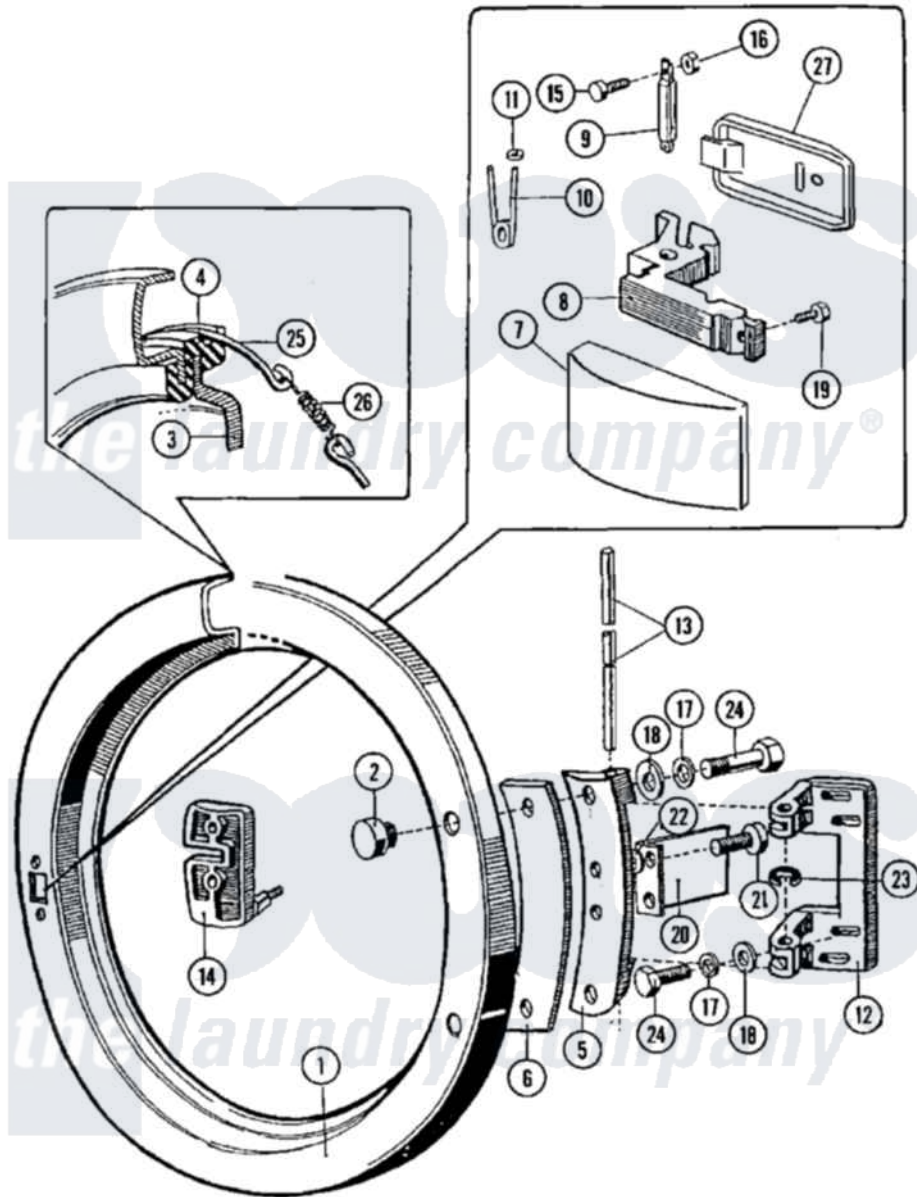

Maytag MFR50PDATS 11 - DOOR

Maytag [Residential Maytag MFR50PDATS Washer Parts](#) Parts Diagram 11 - DOOR
 Click on the part number to view part

Item	Original Part Number	Replaced By	Status	Part Description
001	23001161			Ring, Door
002	23001162			Nut, Ornamental
003	23001163			Glass, Door
004	23001164			Gasket, Door Glass
005	23001165			Plate, Hinge
006	23001166			Shim, Hinge Plate
007	12001889			Kit, Door HANdle Assembly HANdle Front And Back Included
"	23003631	12001889		Kit, Door HANdle Assembly HANdle Front And Back Included
008	23003634			Lever, Door
"	23003634			Lever, Door
009	23001168			Door Handle Pivot Pin
010	23001169			Spring, Handle Lever
011	23001057	23002499		Spring Retaining Clip
012	23001171			Base, Hinge

013	23001172		Shaft, Door Hinge
014	23001173		Handle, Lever Plate
015	23002937		Screw
016	23001176	23001312	Mut M6
"	23002130	23001158	Lockwasher
017	23001158		Lockwasher
018	23001159		Washer Lu
019	23001177		Screw
020	23001178		Microswitch, Activating Plate
021	23001179		Screw
022	23001180	23001056	Ring, Shaft Locking
023	23001181		Ring, Retaining
024	23002279	23002462	Screw Lu
025	23001185		Doorseal, Tension Ring
026	23001186		Doorspring, Tension Spring
027	23003632	12001889	Kit, Door HANdle Assembly HANdle Front And Back Included