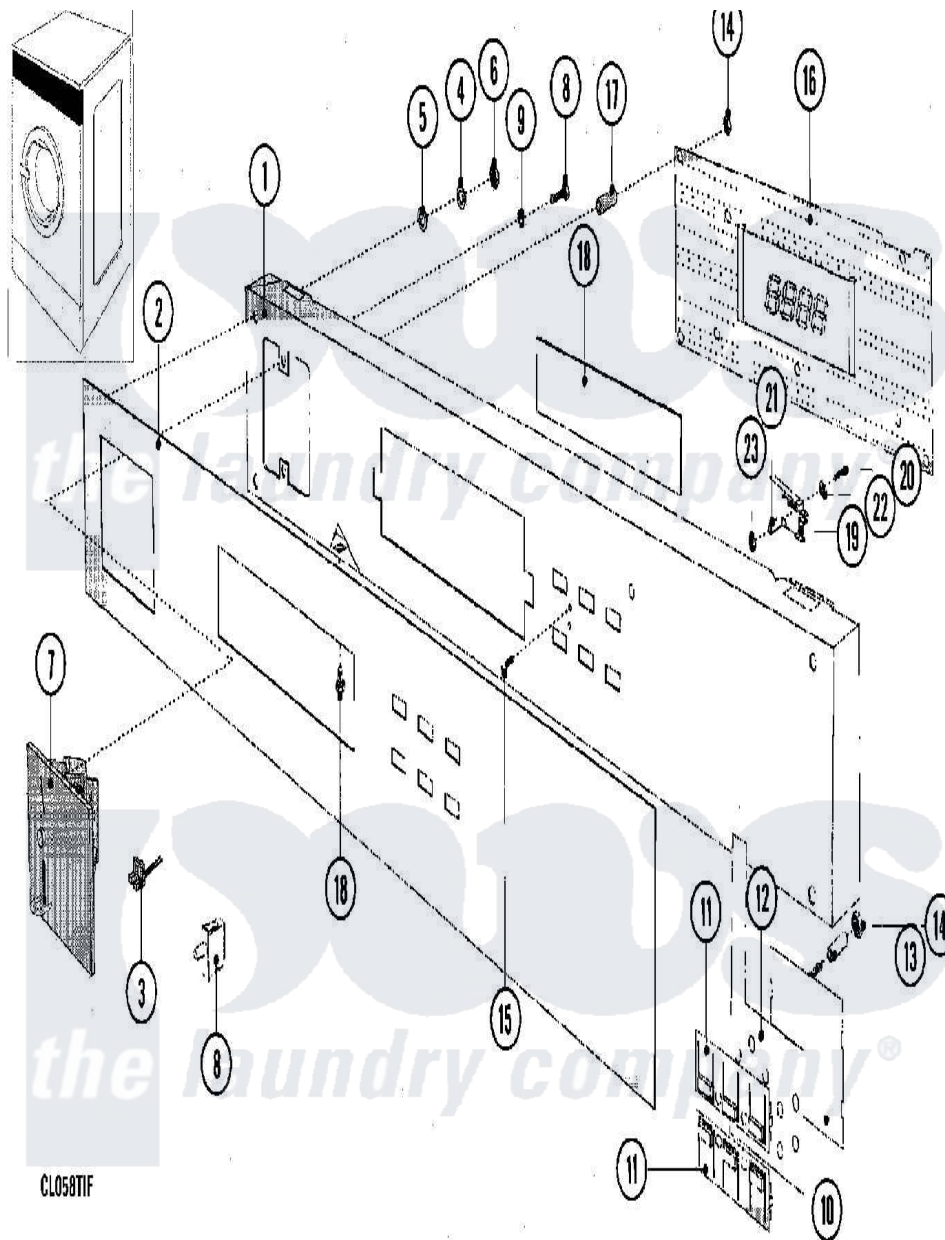

Maytag MFR50PDAVS 02 - CONTROL PANEL

Maytag [Residential Maytag MFR50PDAVS Washer Parts](#) Parts Diagram 02 - CONTROL PANEL
 Click on the part number to view part

Item	Original Part Number	Replaced By	Status	Part Description
001	23003637	23003814		Panel, Control
"	23003814			Panel, Control
002	23003642	23003725		Facia, Control Paenl Mfr 25
"	23003725			Facia, Control Paenl Mfr 25
003	23003657			Sensor, Optic
004	23002842			Bracket, Support
005	23002426	23002950		Lock Washer M4
006	23003666	23001014		Nut M4
007	23002884			Vault, Coin Lu
"	23003644			Coin Drop
"	23003975			Vault, Coin Mfr35/50
008	23003656			Switch, Coin Box
009	23002465	23004485		Lock Washer M5
010	23003645			Holder
011	23003646			Buttons, Row Of 3
012	23003647			Switch, Membrane

013	23003648		Tube
014	23003649	M0282005	Nut-Keps
015	23002617	23001777	Screw, Drive
016	23003705	23003735	Control Board
017	23003651		Tube
018	23003655	W10131114	Cover, Display
019	23001145		Microswitch, Lever
020	23003652		Screw, Switch
021	23003653		Spacer
022	23003654		Washer M3.2
023	23002958		Nut M3